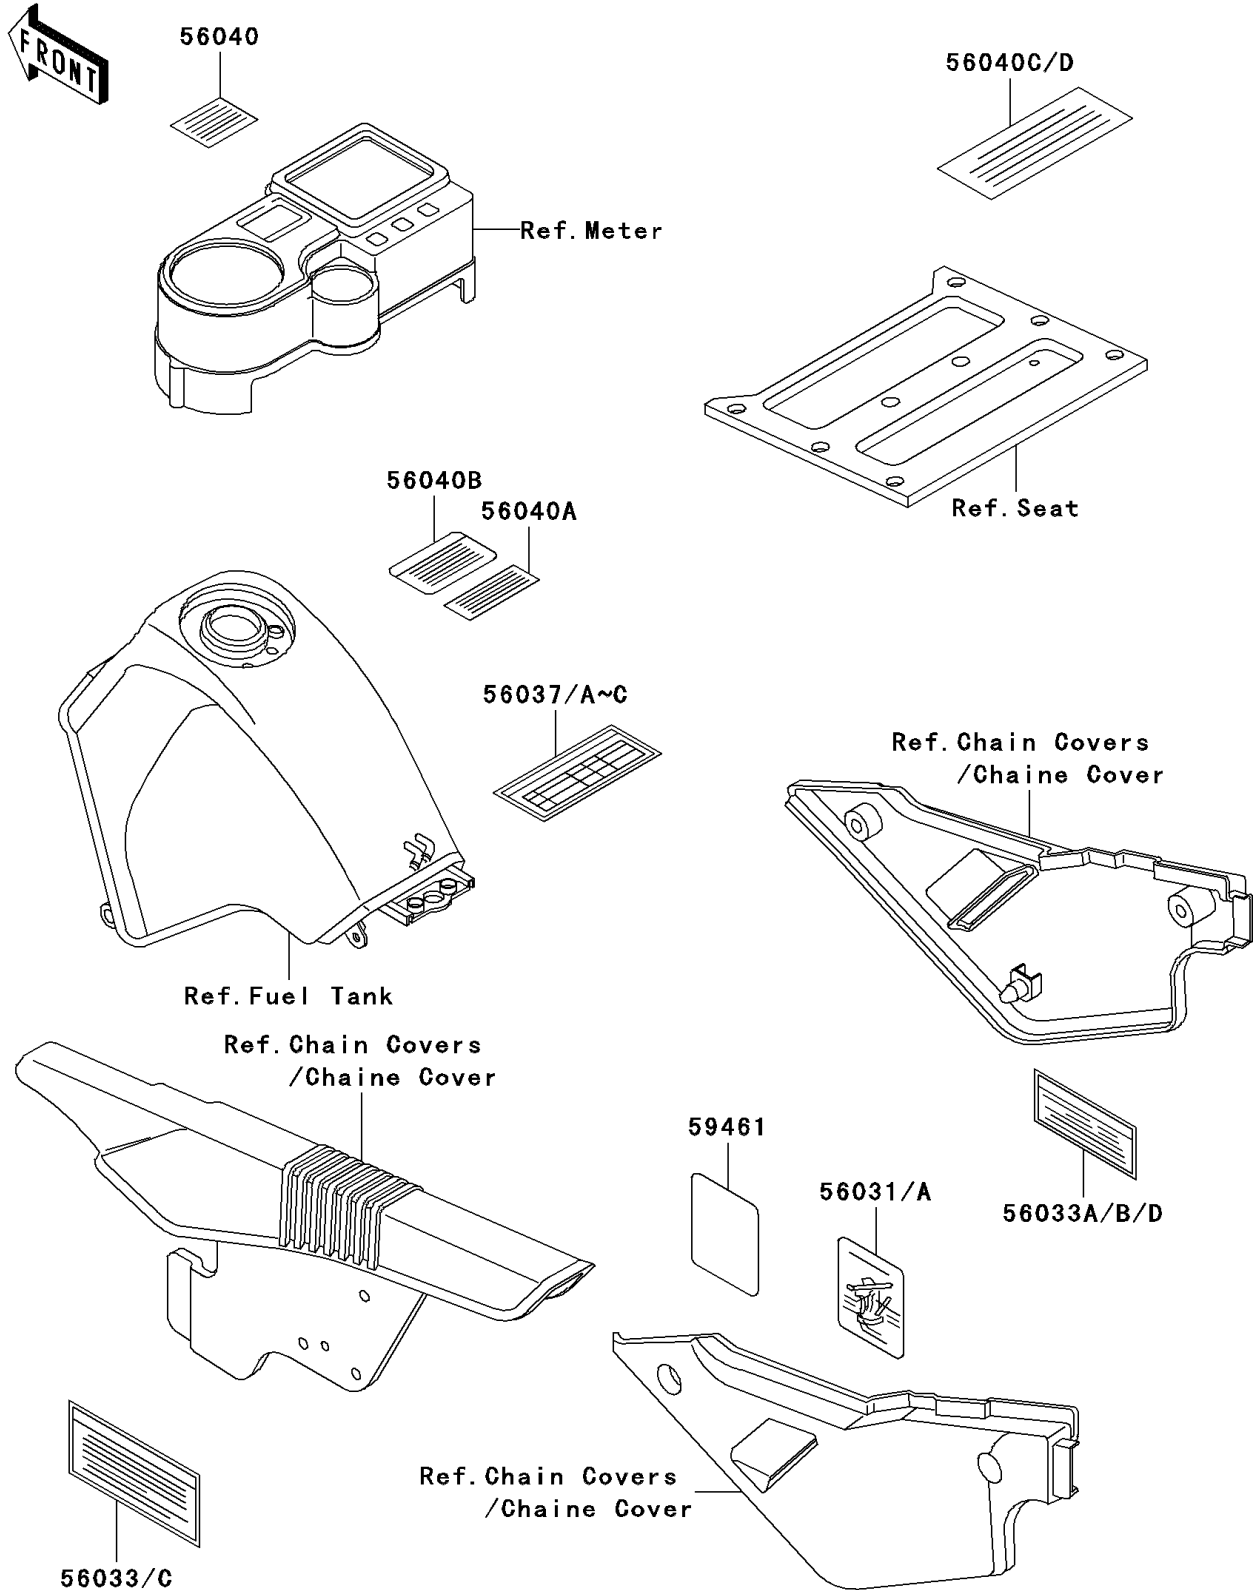

2004 KLR650 PARTS DIAGRAM

Labels

F2860

2004 KLR650 PARTS LIST

Labels

ITEM NAME	PART NUMBER	QUANTITY
LABEL-MANUAL,BATTERY VENT (Ref # 56031A)	56031-1920	1
LABEL-WARNING,CARRIER (Ref # 56040C)	56040-1212	1
LABEL-MANUAL,BATTERY VENT (Ref # 56031)	56031-1540	1
LABEL-MANUAL,CHAIN (Ref # 56033)	56033-1064	1
LABEL-MANUAL,OIL&OIL FILTER (Ref # 56033B)	56033-1279	1
LABEL-MANUAL,CHAIN (Ref # 56033C)	56033-1367	1
LABEL-MANUAL,OIL&OIL FILTER (Ref # 56033D)	56033-1368	1
LABEL-SPECIFICATION,TIRE&LOAD (Ref # 56037B)	56037-1981	1
LABEL-SPECIFICATION,TIRE&LOAD (Ref # 56037C)	56037-1982	1
LABEL-WARNING,BREAK IN CAUTION (Ref # 56040)	56040-1007	1
LABEL-WARNING,BREAK IN CAUTION (Ref # 56040A)	56040-1008	1
LABEL-WARNING,EVAPO (Ref # 56040B)	56040-1121	1
LABEL-WARNING,CARRIER (Ref # 56040D)	56040-1215	1
LABEL-CERTIFICATION,EVAPO ROUT (Ref # 59461)	59461-1776	1