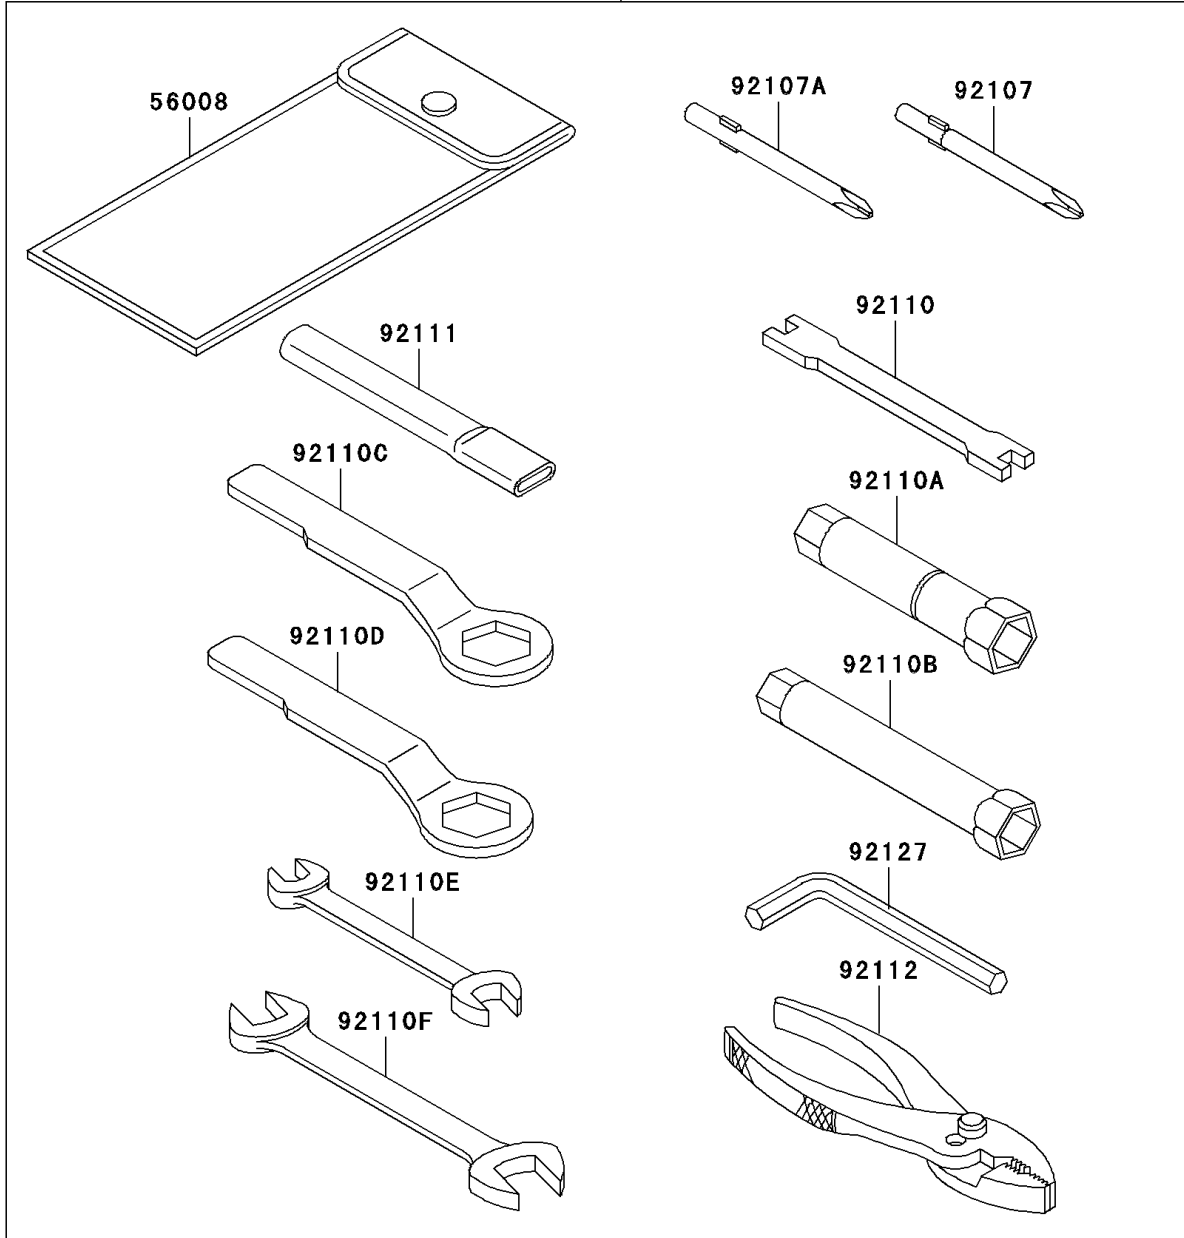

2004 KLR650 PARTS DIAGRAM

Owner's Tools

56007

F2810

2004 KLR650 PARTS LIST

Owner's Tools

ITEM NAME	PART NUMBER	QUANTITY
TOOLKIT (Ref # 56007)	56007-1332	1
BAG,TOOL (Ref # 56008)	56008-1075	1
GASKET-LIQUID,TUBE,100G,SILVER (Ref # 92104)	92104-002	1
TOOL-DRIVER,#3PHILLIPS (Ref # 92107)	92107-005	1
TOOL-DRIVER,#2PHILLIPS (Ref # 92107A)	92107-1053	1
TOOL-WRENCH,SPOKE (Ref # 92110)	92110-1016	1
TOOL-WRENCH,BOX,18MM (Ref # 92110A)	92110-1111	1
TOOL-WRENCH,BOX,12MM (Ref # 92110B)	92110-1131	1
TOOL-WRENCH,BOX END,24MM (Ref # 92110C)	92110-1150	1
TOOL-WRENCH,BOX END,19MM (Ref # 92110D)	92110-1151	1
TOOL-WRENCH,OPEN END,10X12 (Ref # 92110E)	92110-1152	1
TOOL-WRENCH,OPEN END,14X17 (Ref # 92110F)	92110-1153	1
TOOL-BAR,BOX END WRENCH (Ref # 92111)	92111-1051	1
TOOL-PLIERS (Ref # 92112)	92112-1001	1
TOOL-WRENCH,ALLEN,6MM (Ref # 92127)	92127-003	1