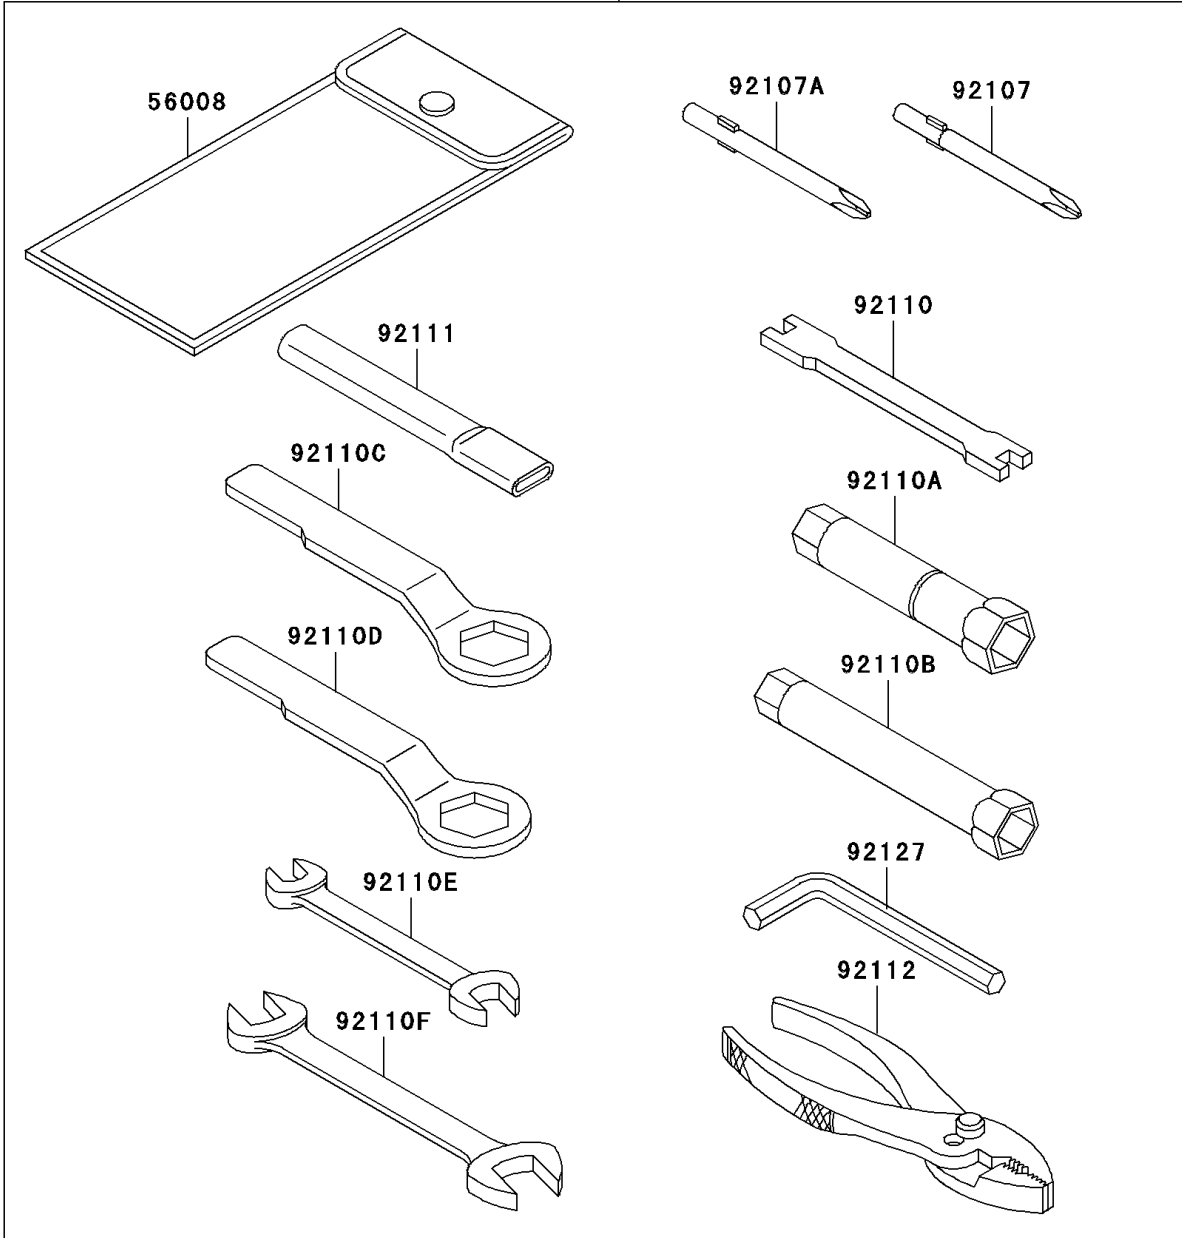

2001 KLR650 PARTS DIAGRAM

Owner's Tools

56007

F2810

2001 KLR650 PARTS LIST

Owner's Tools

| ITEM NAME | PART NUMBER | QUANTITY |
|--|-------------|----------|
| TOOLKIT (Ref # 56007) | 56007-1332 | 1 |
| BAG,TOOL (Ref # 56008) | 56008-1075 | 1 |
| GASKET-LIQUID,TUBE,100G,SILVER (Ref # 92104) | 92104-002 | 1 |
| TOOL-DRIVER,#3PHILLIPS (Ref # 92107) | 92107-005 | 1 |
| TOOL-DRIVER,#2PHILLIPS (Ref # 92107A) | 92107-1053 | 1 |
| TOOL-WRENCH,SPOKE (Ref # 92110) | 92110-1016 | 1 |
| TOOL-WRENCH,BOX,18MM (Ref # 92110A) | 92110-1111 | 1 |
| TOOL-WRENCH,BOX,12MM (Ref # 92110B) | 92110-1131 | 1 |
| TOOL-WRENCH,BOX END,24MM (Ref # 92110C) | 92110-1150 | 1 |
| TOOL-WRENCH,BOX END,19MM (Ref # 92110D) | 92110-1151 | 1 |
| TOOL-WRENCH,OPEN END,10X12 (Ref # 92110E) | 92110-1152 | 1 |
| TOOL-WRENCH,OPEN END,14X17 (Ref # 92110F) | 92110-1153 | 1 |
| TOOL-BAR,BOX END WRENCH (Ref # 92111) | 92111-1051 | 1 |
| TOOL-PLIERS (Ref # 92112) | 92112-1001 | 1 |
| TOOL-WRENCH,ALLEN,6MM (Ref # 92127) | 92127-003 | 1 |