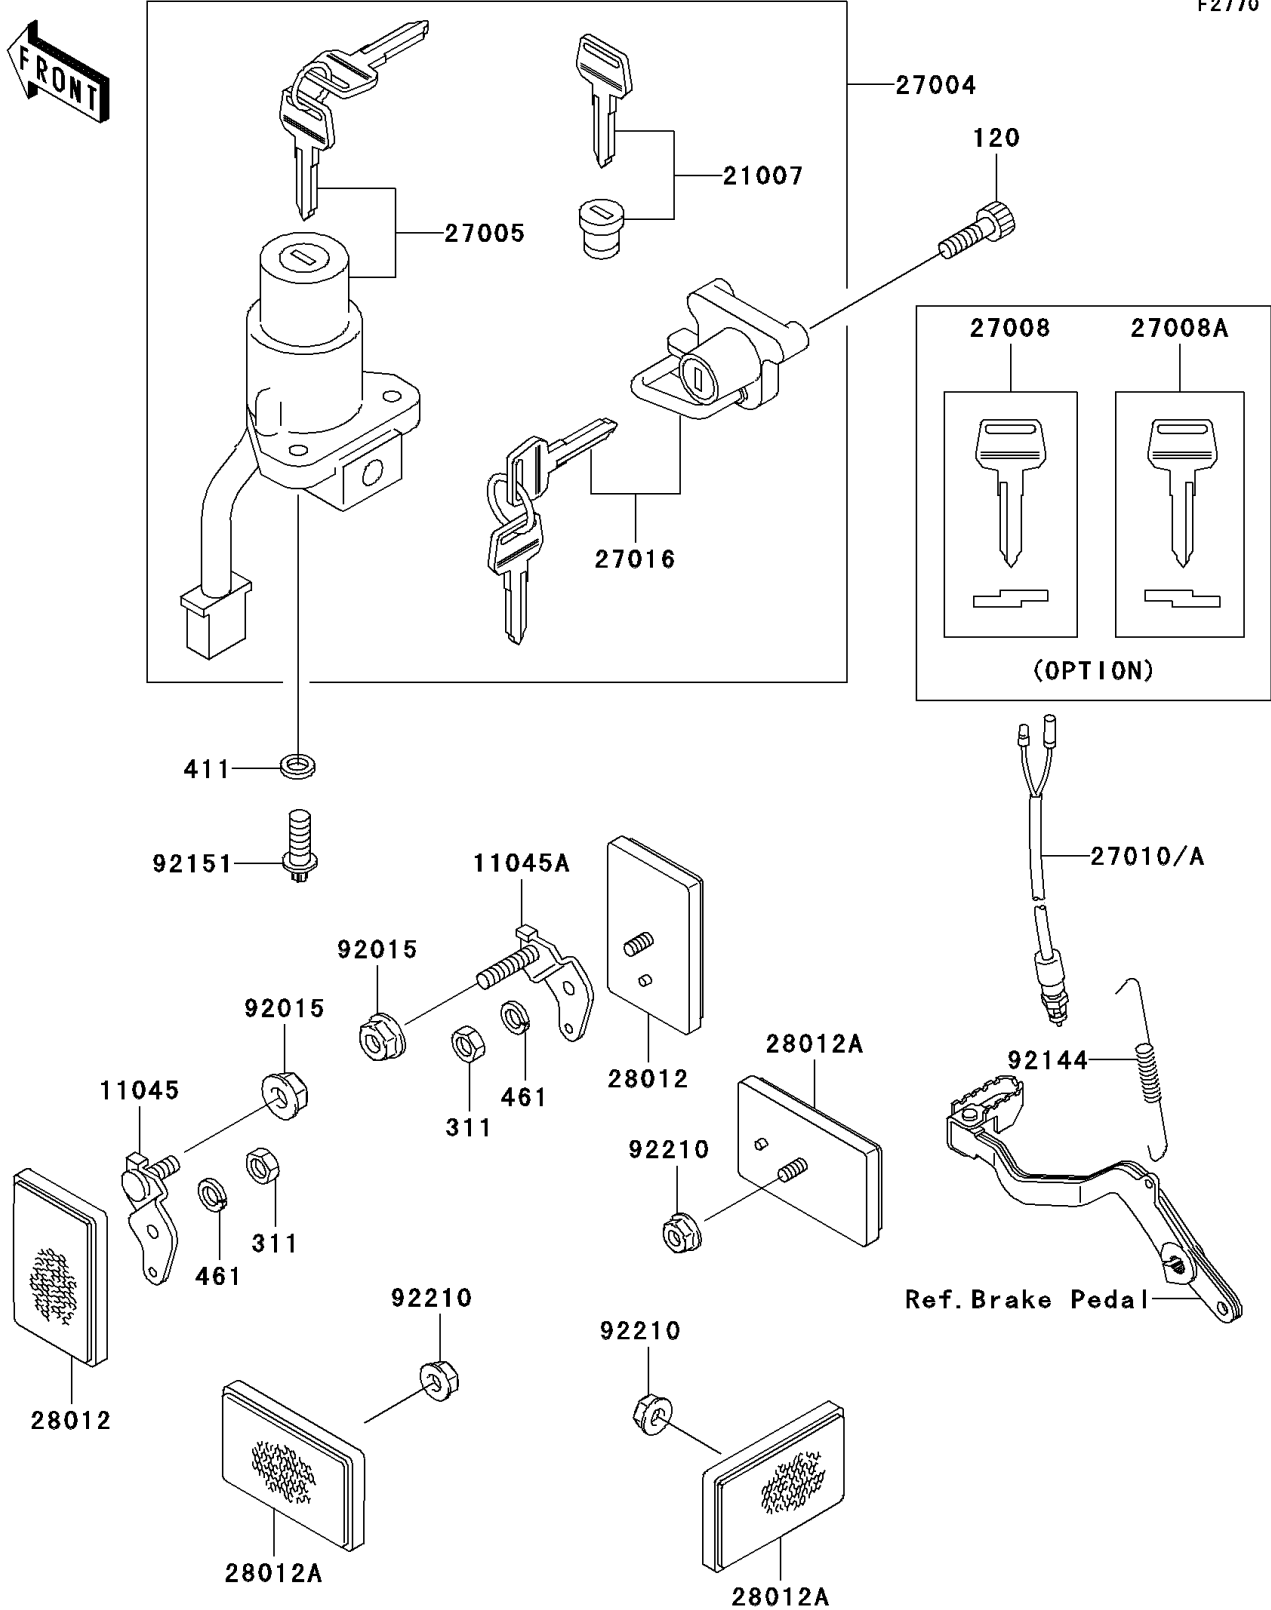

2003 KLR650 PARTS DIAGRAM

Ignition Switch

F2770

2003 KLR650 PARTS LIST

Ignition Switch

ITEM NAME	PART NUMBER	QUANTITY
BOLT-SOCKET (Ref # 120)	120S0612	2
NUT-HEX (Ref # 311)	311C0500	2
WASHER-PLAIN,6MM (Ref # 411)	411E0600	2
WASHER-SPRING,5MM,BLACK (Ref # 461)	461K0500	2
BRACKET,REFLECTOR,FR (Ref # 11045)	11045-1354	1
BRACKET,REFLECTOR,FR (Ref # 11045A)	11045-1355	1
ROTOR,LOCK,TANK CAP (Ref # 21007)	21007-5022	1
SWITCH-ASSY (Ref # 27004)	27004-5322	1
SWITCH-ASSY-IGNITION (Ref # 27005)	27005-1129	1
KEY-LOCK,BLANK,#A (Ref # 27008)	27008-1034	1
KEY-LOCK,BLANK,#B (Ref # 27008A)	27008-1035	1
SWITCH,REAR BRAKE (Ref # 27010A)	27010-1484	1
LOCK-ASSY,HELMET (Ref # 27016)	27016-5075	1
REFLECTOR-REFLEX (Ref # 28012)	28012-1003	2
REFLECTOR-REFLEX (Ref # 28012A)	28012-1088	3
NUT,FLANGED,6MM,BLACK (Ref # 92015)	92015-1233	2
SPRING,REAR BRAKE SWITCH (Ref # 92144)	92144-1093	1
BOLT,TORX,6X16 (Ref # 92151)	92151-1911	2
NUT,FLANGED,5MM (Ref # 92210)	92210-0007	3