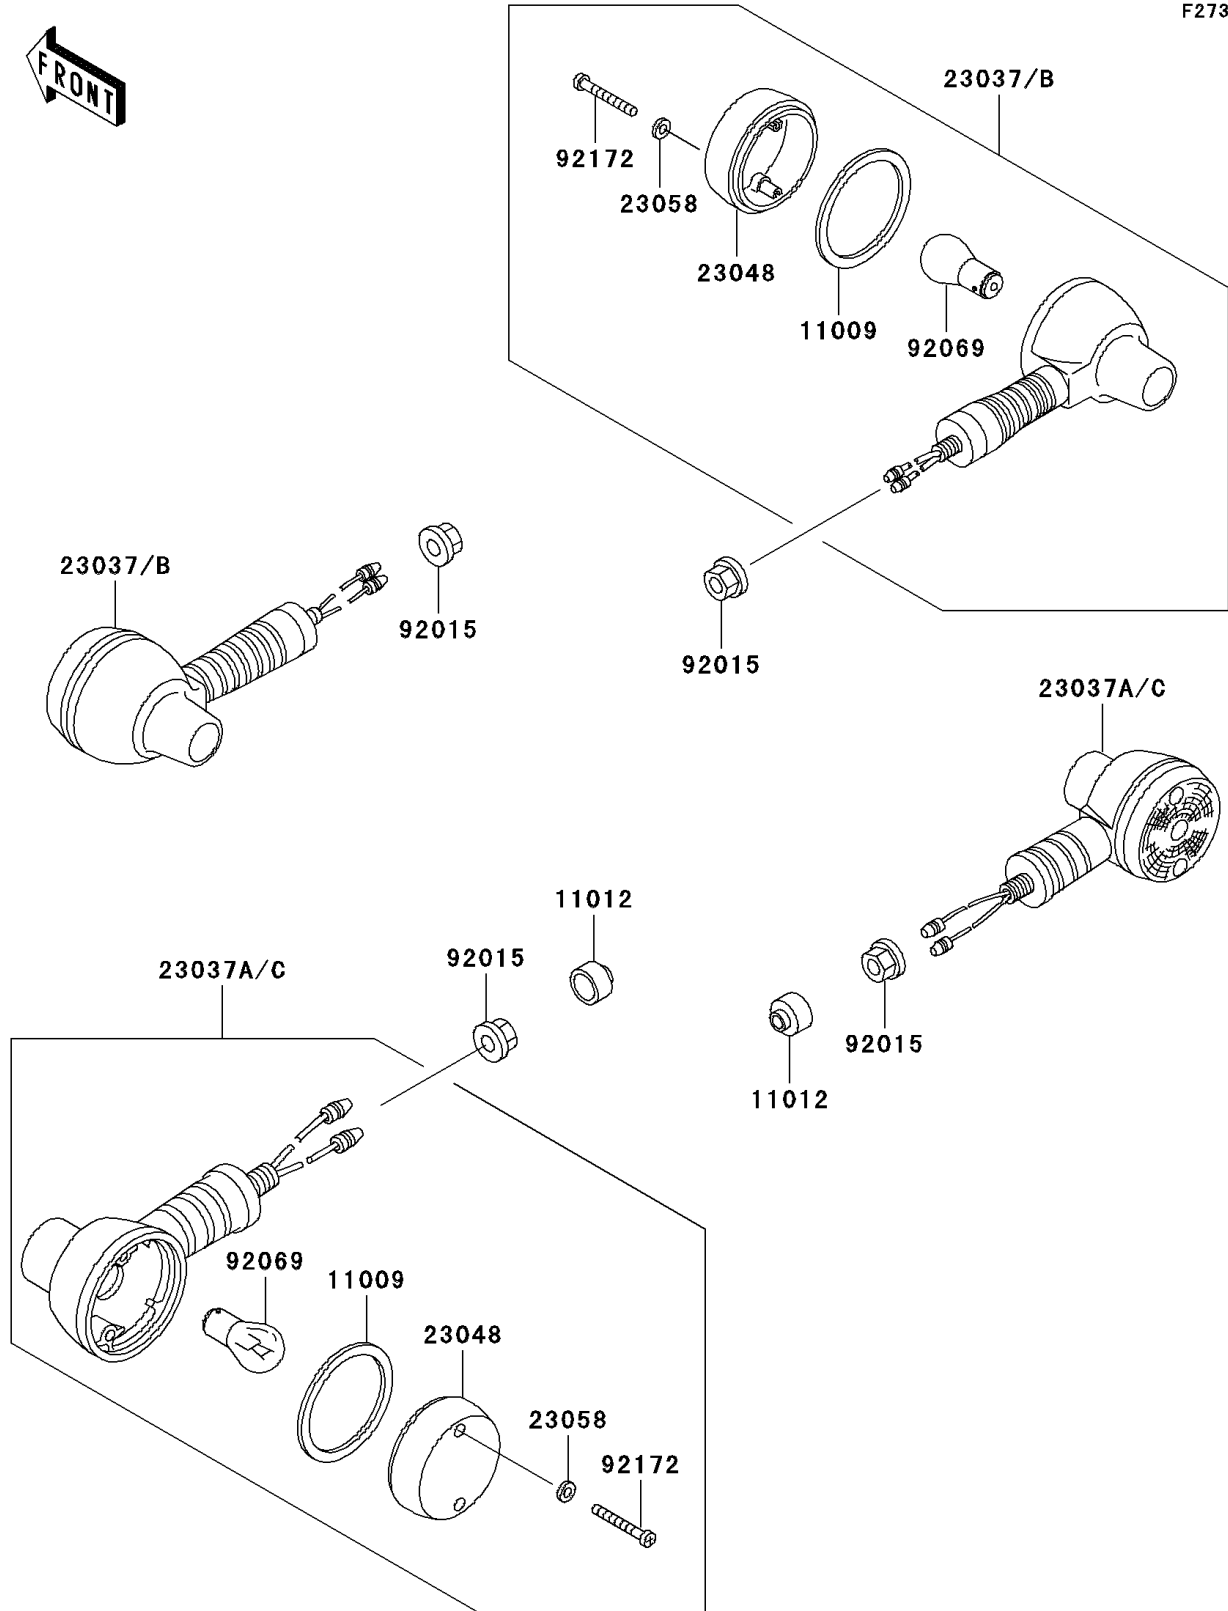

2004 KLR650 PARTS DIAGRAM

Turn Signals

F2730

2004 KLR650 PARTS LIST

Turn Signals

ITEM NAME	PART NUMBER	QUANTITY
GASKET,TURN SIGNAL LAMP LENS (Ref # 11009)	11009-1128	4
CAP,SIGNAL LAMP (Ref # 11012)	11012-1367	2
LAMP-ASSY-SIGNAL,FR (Ref # 23037B)	23037-1201	2
LAMP-ASSY-SIGNAL,RR (Ref # 23037C)	23037-1202	2
LENS-SIGNAL LAMP (Ref # 23048)	23048-1076	4
WASHER,PLAIN,4MM (Ref # 23058)	23058-002	8
NUT,FLANGED,10MM (Ref # 92015)	92015-1428	4
BULB,12V 32CP(23W) (Ref # 92069)	92069-055	4
SCREW,TAPPING,4X30 (Ref # 92172)	92172-0124	8