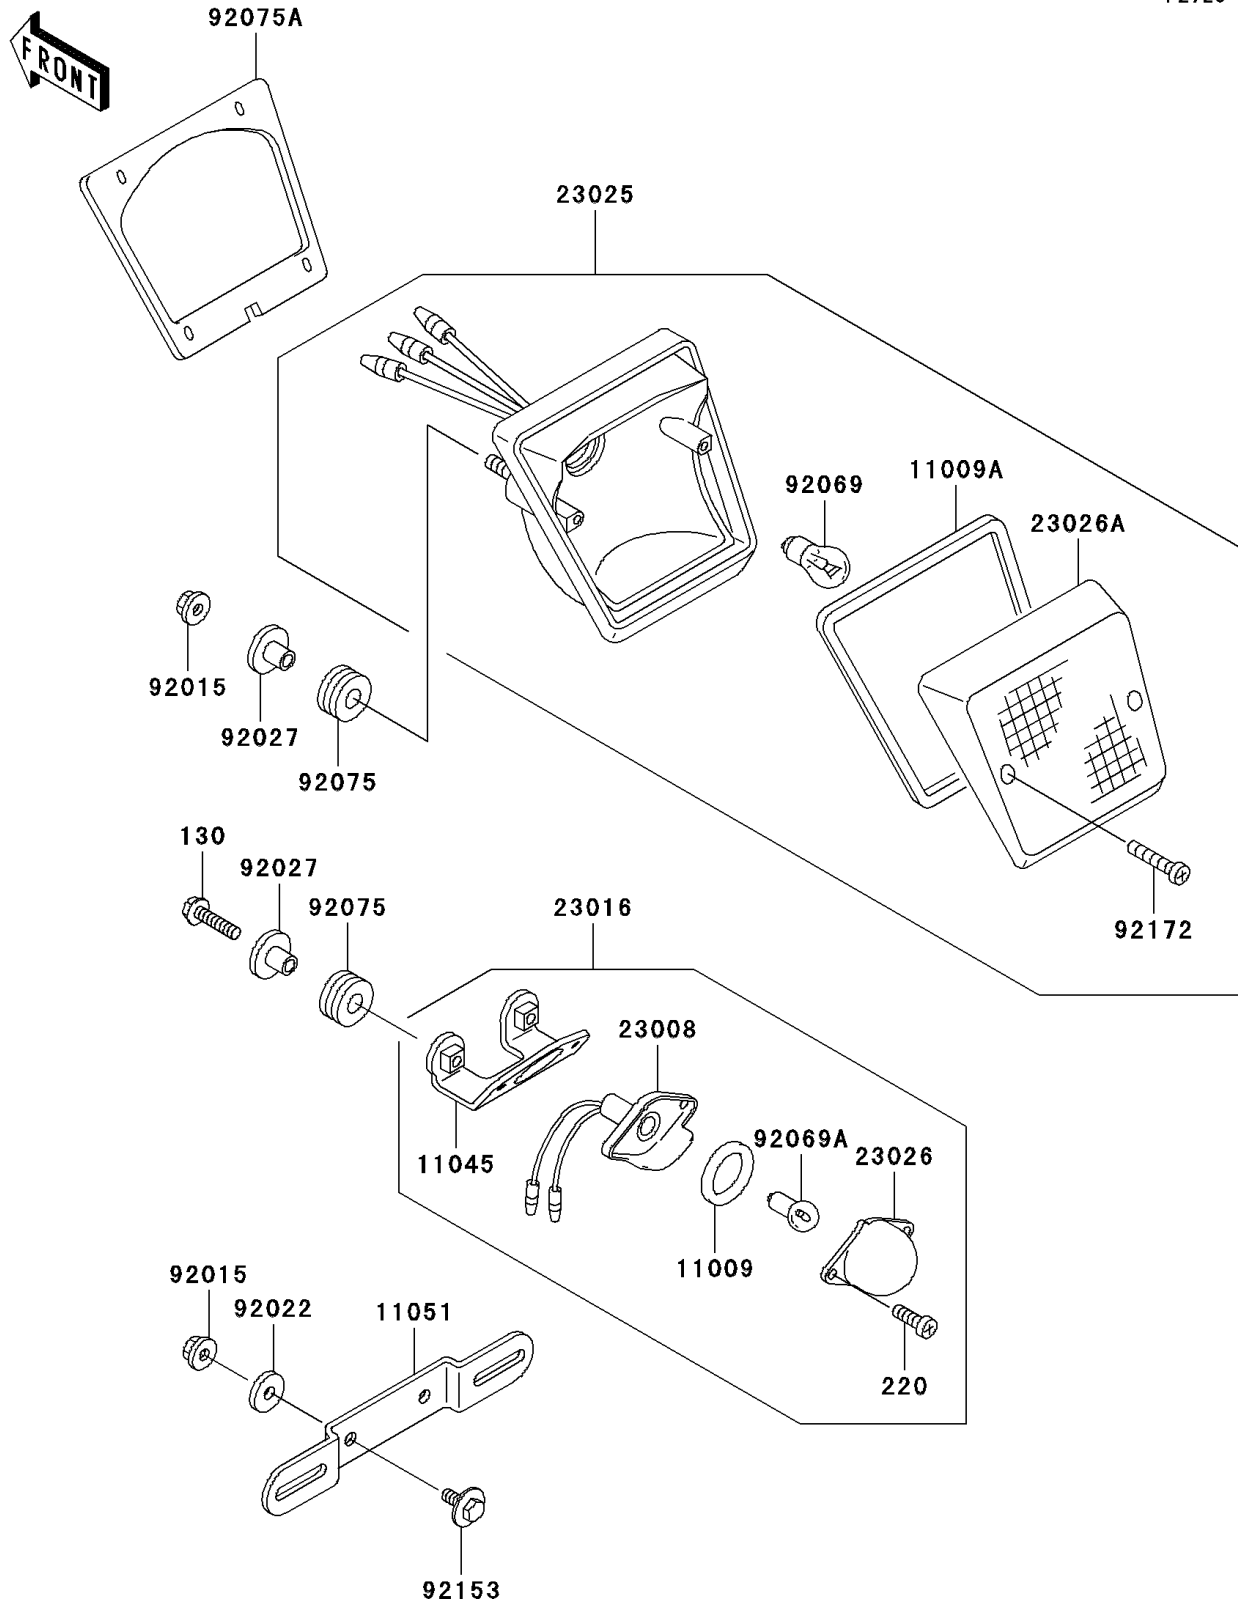

# 2004 KLR650 PARTS DIAGRAM

Taillight(s)

F2720

## 2004 KLR650 PARTS LIST

Taillight(s)

ITEM NAME	PART NUMBER	QUANTITY
BOLT-FLANGED,6X25 (Ref # 130)	130H0625	2
SCREW-PAN-CROS (Ref # 220)	220B0410	2
GASKET,LICENSE PLATE LAMP (Ref # 11009)	11009-1372	1
GASKET,TAIL LAMP LENS (Ref # 11009A)	11009-1636	1
BRACKET,LICENSE PLATE LAMP (Ref # 11045)	11045-1927	1
BRACKET,LICENSE PLATE (Ref # 11051)	11051-1522	1
SOCKET-ASSY,LICENSE PLATE LAMP (Ref # 23008)	23008-1205	1
LAMP-ASSY,LICENSE PLATE (Ref # 23016)	23016-1087	1
LAMP-TAIL,F.BLACK (Ref # 23025)	23025-1315-6Z	1
LENS,LAMP (Ref # 23026)	23026-1054	1
LENS,TAIL LAMP (Ref # 23026A)	23026-1086	1
NUT,FLANGED,6MM (Ref # 92015)	92015-1367	4
WASHER,6.5X20X1.6 (Ref # 92022)	92022-1557	2
COLLAR,L=13.1 (Ref # 92027)	92027-251	4
BULB,12V 21/5W (Ref # 92069)	92069-063	1
BULB,12V 5W (Ref # 92069A)	92069-1055	1
DAMPER (Ref # 92075)	92075-1690	4
DAMPER,TAIL LAMP (Ref # 92075A)	92075-1889	1
BOLT,6X16 (Ref # 92153)	92153-0684	2
SCREW,TAPPING,4X25 (Ref # 92172)	92172-0134	2