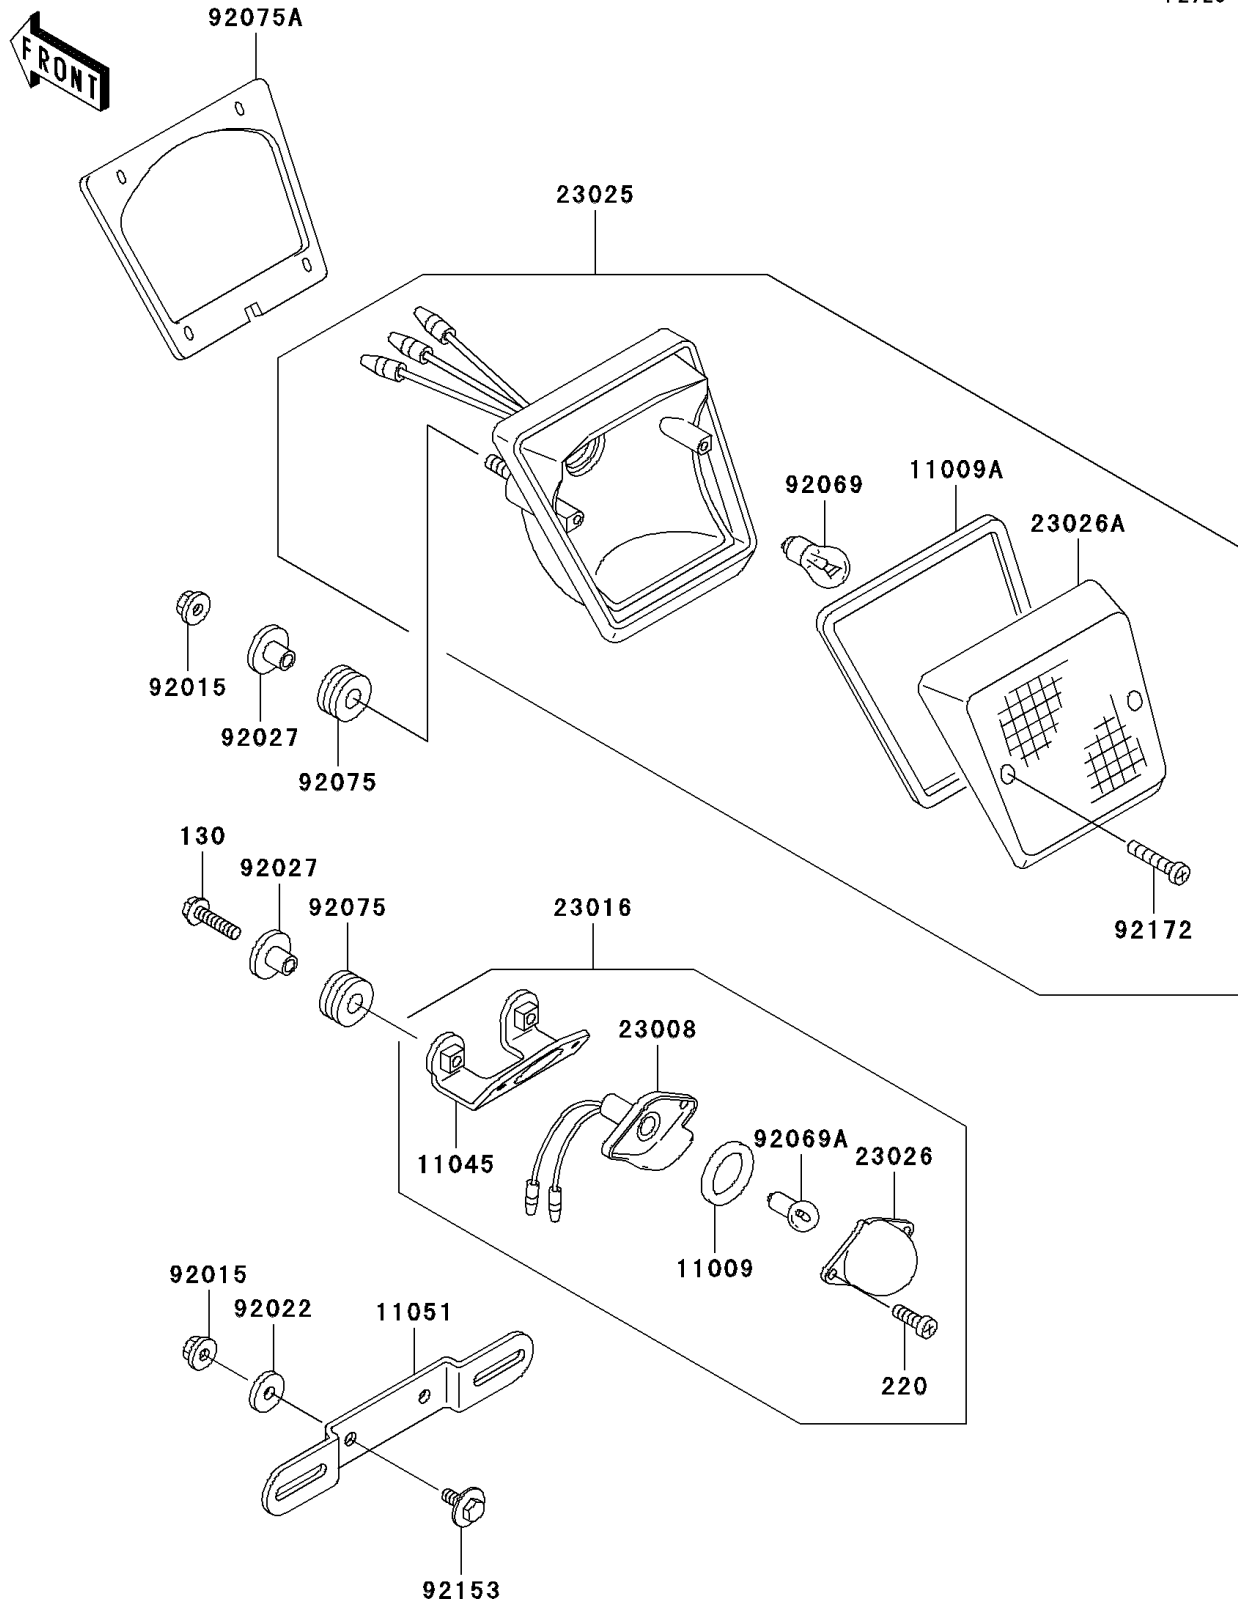

2002 KLR650 PARTS DIAGRAM

Taillight(s)

F2720

2002 KLR650 PARTS LIST

Taillight(s)

ITEM NAME	PART NUMBER	QUANTITY
BOLT-FLANGED,6X25 (Ref # 130)	130H0625	2
SCREW-PAN-CROS (Ref # 220)	220B0410	2
GASKET,LICENSE PLATE LAMP (Ref # 11009)	11009-1372	1
GASKET,TAIL LAMP LENS (Ref # 11009A)	11009-1636	1
BRACKET,LICENSE PLATE LAMP (Ref # 11045)	11045-1927	1
BRACKET,LICENSE PLATE (Ref # 11051)	11051-1522	1
SOCKET-ASSY,LICENSE PLATE LAMP (Ref # 23008)	23008-1205	1
LAMP-ASSY,LICENSE PLATE (Ref # 23016)	23016-1087	1
LAMP-TAIL,F.BLACK (Ref # 23025)	23025-1315-6Z	1
LENS,LAMP (Ref # 23026)	23026-1054	1
LENS,TAIL LAMP (Ref # 23026A)	23026-1086	1
NUT,FLANGED,6MM (Ref # 92015)	92015-1367	4
WASHER,6.5X20X1.6 (Ref # 92022)	92022-1557	2
COLLAR,L=13.1 (Ref # 92027)	92027-251	4
BULB,12V 21/5W (Ref # 92069)	92069-063	1
BULB,12V 5W (Ref # 92069A)	92069-1055	1
DAMPER (Ref # 92075)	92075-1690	4
DAMPER,TAIL LAMP (Ref # 92075A)	92075-1889	1
BOLT,6X16 (Ref # 92153)	92153-0684	2
SCREW,TAPPING,4X25 (Ref # 92172)	92172-0134	2