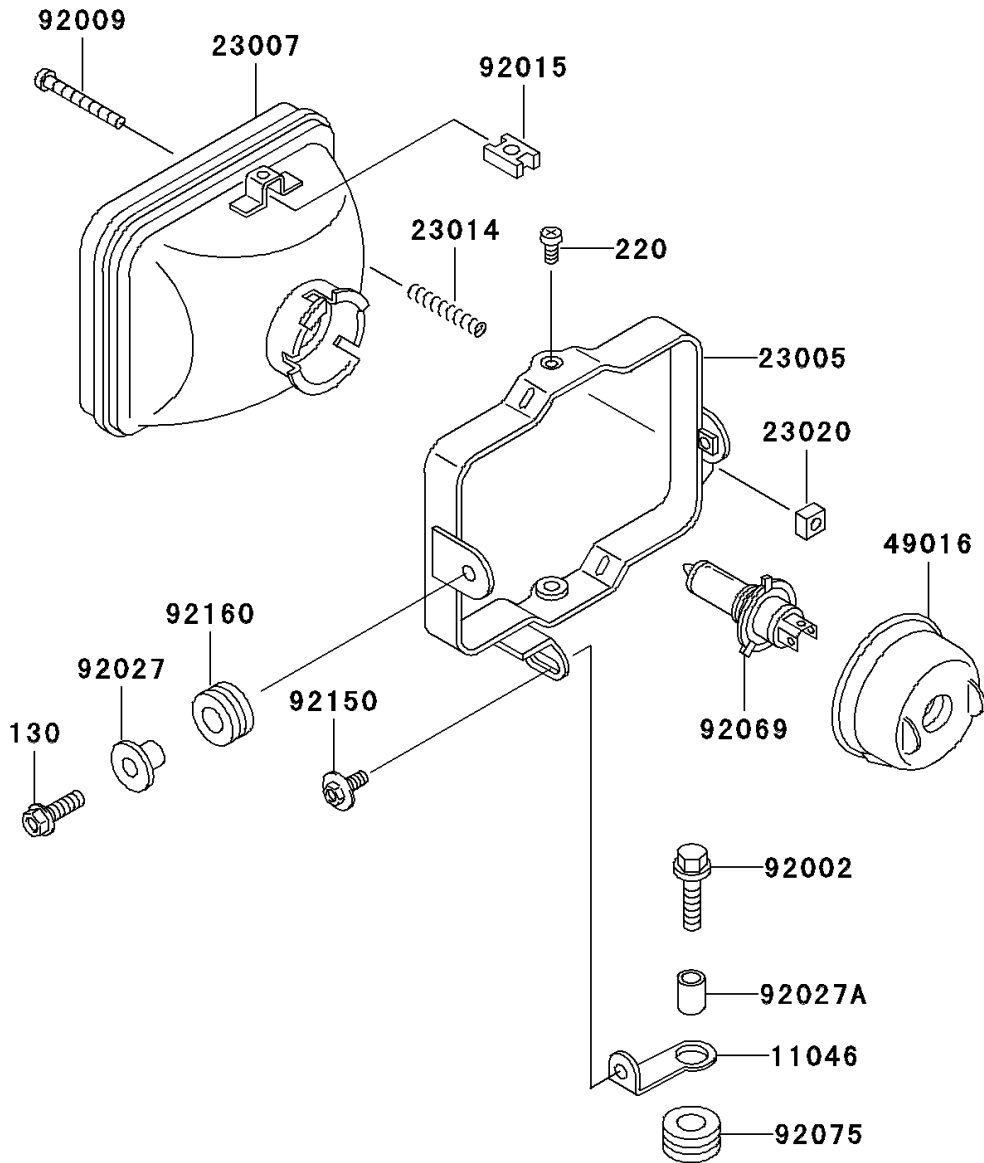

2004 KLR650 PARTS DIAGRAM

Headlight(s)

F2710

2004 KLR650 PARTS LIST

Headlight(s)

ITEM NAME	PART NUMBER	QUANTITY
BOLT-FLANGED (Ref # 130)	130L0825	2
SCREW-PAN-CROS,5X8 (Ref # 220)	220B0508	2
BRACKET,HEAD LAMP (Ref # 11046)	11046-1041	1
BODY-COMP-HEAD LAMP (Ref # 23005)	23005-1052	1
LENS-COMP,HEAD LAMP (Ref # 23007)	23007-1364	1
SPRING,FOCUS ADJUSTING (Ref # 23014)	23014-005	1
NUT,4MM,FOCUS ADJUST (Ref # 23020)	23020-018	1
COVER-SEAL,SOCKET (Ref # 49016)	49016-1037	1
BOLT,6X25 (Ref # 92002)	92002-1135	1
SCREW,4X48 (Ref # 92009)	92009-1065	1
NUT,5MM (Ref # 92015)	92015-1354	2
COLLAR,L=14 (Ref # 92027)	92027-1134	2
COLLAR,6.8X10X12 (Ref # 92027A)	92027-162	1
BULB,12V 60/55W,H4 (Ref # 92069)	92069-1002	1
DAMPER (Ref # 92075)	92075-209	1
BOLT,6X16 (Ref # 92150)	92150-1764	1
DAMPER (Ref # 92160)	92160-1007	2