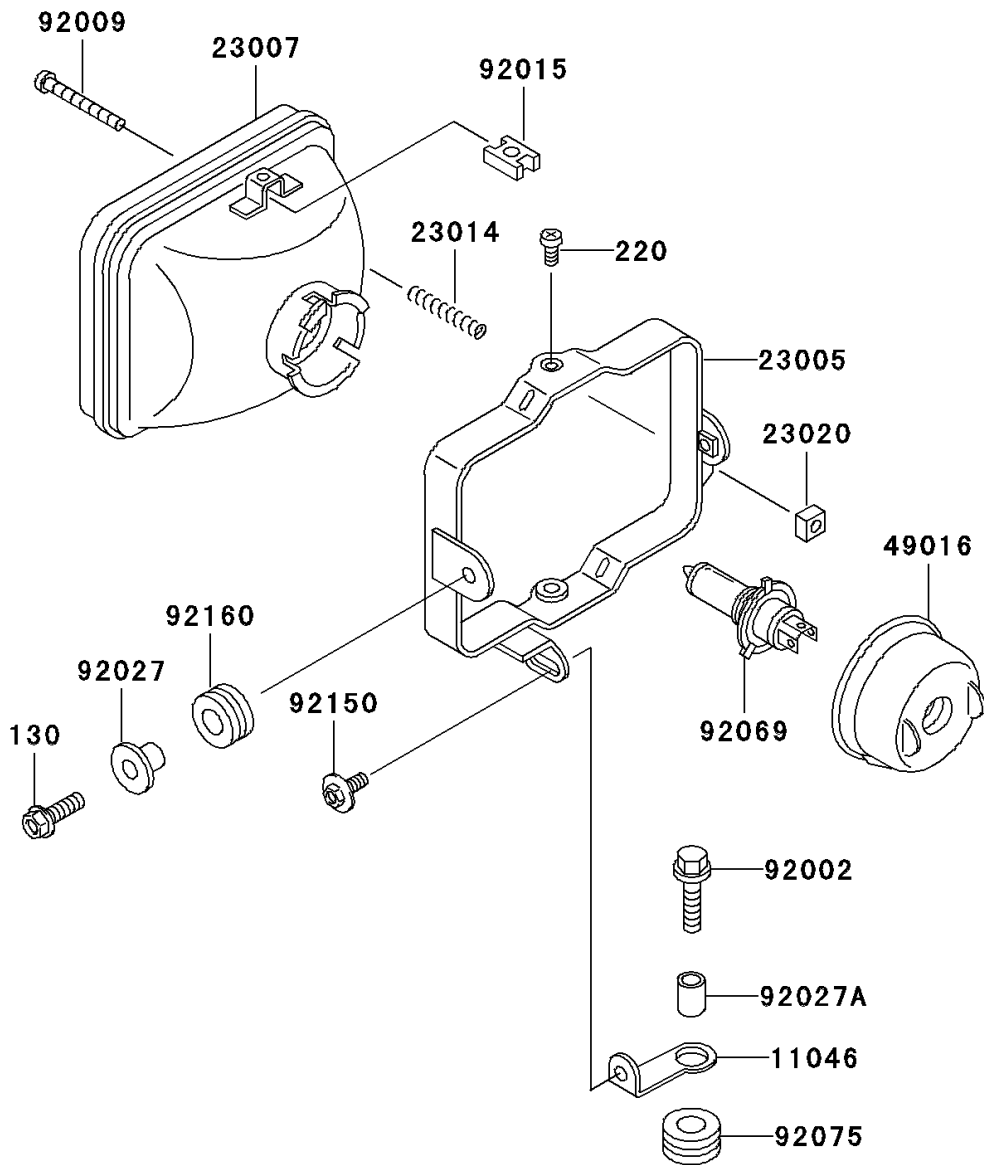

2003 KLR650 PARTS DIAGRAM

Headlight(s)

F2710

2003 KLR650 PARTS LIST

Headlight(s)

ITEM NAME	PART NUMBER	QUANTITY
BOLT-FLANGED (Ref # 130)	130L0825	2
SCREW-PAN-CROS,5X8 (Ref # 220)	220B0508	2
BRACKET,HEAD LAMP (Ref # 11046)	11046-1041	1
BODY-COMP-HEAD LAMP (Ref # 23005)	23005-1052	1
LENS-COMP,HEAD LAMP (Ref # 23007)	23007-1364	1
SPRING,FOCUS ADJUSTING (Ref # 23014)	23014-005	1
NUT,4MM,FOCUS ADJUST (Ref # 23020)	23020-018	1
COVER-SEAL,SOCKET (Ref # 49016)	49016-1037	1
BOLT,6X25 (Ref # 92002)	92002-1135	1
SCREW,4X48 (Ref # 92009)	92009-1065	1
NUT,5MM (Ref # 92015)	92015-1354	2
COLLAR,L=14 (Ref # 92027)	92027-1134	2
COLLAR,6.8X10X12 (Ref # 92027A)	92027-162	1
BULB,12V 60/55W,H4 (Ref # 92069)	92069-1002	1
DAMPER (Ref # 92075)	92075-209	1
BOLT,6X16 (Ref # 92150)	92150-1764	1
DAMPER (Ref # 92160)	92160-1007	2