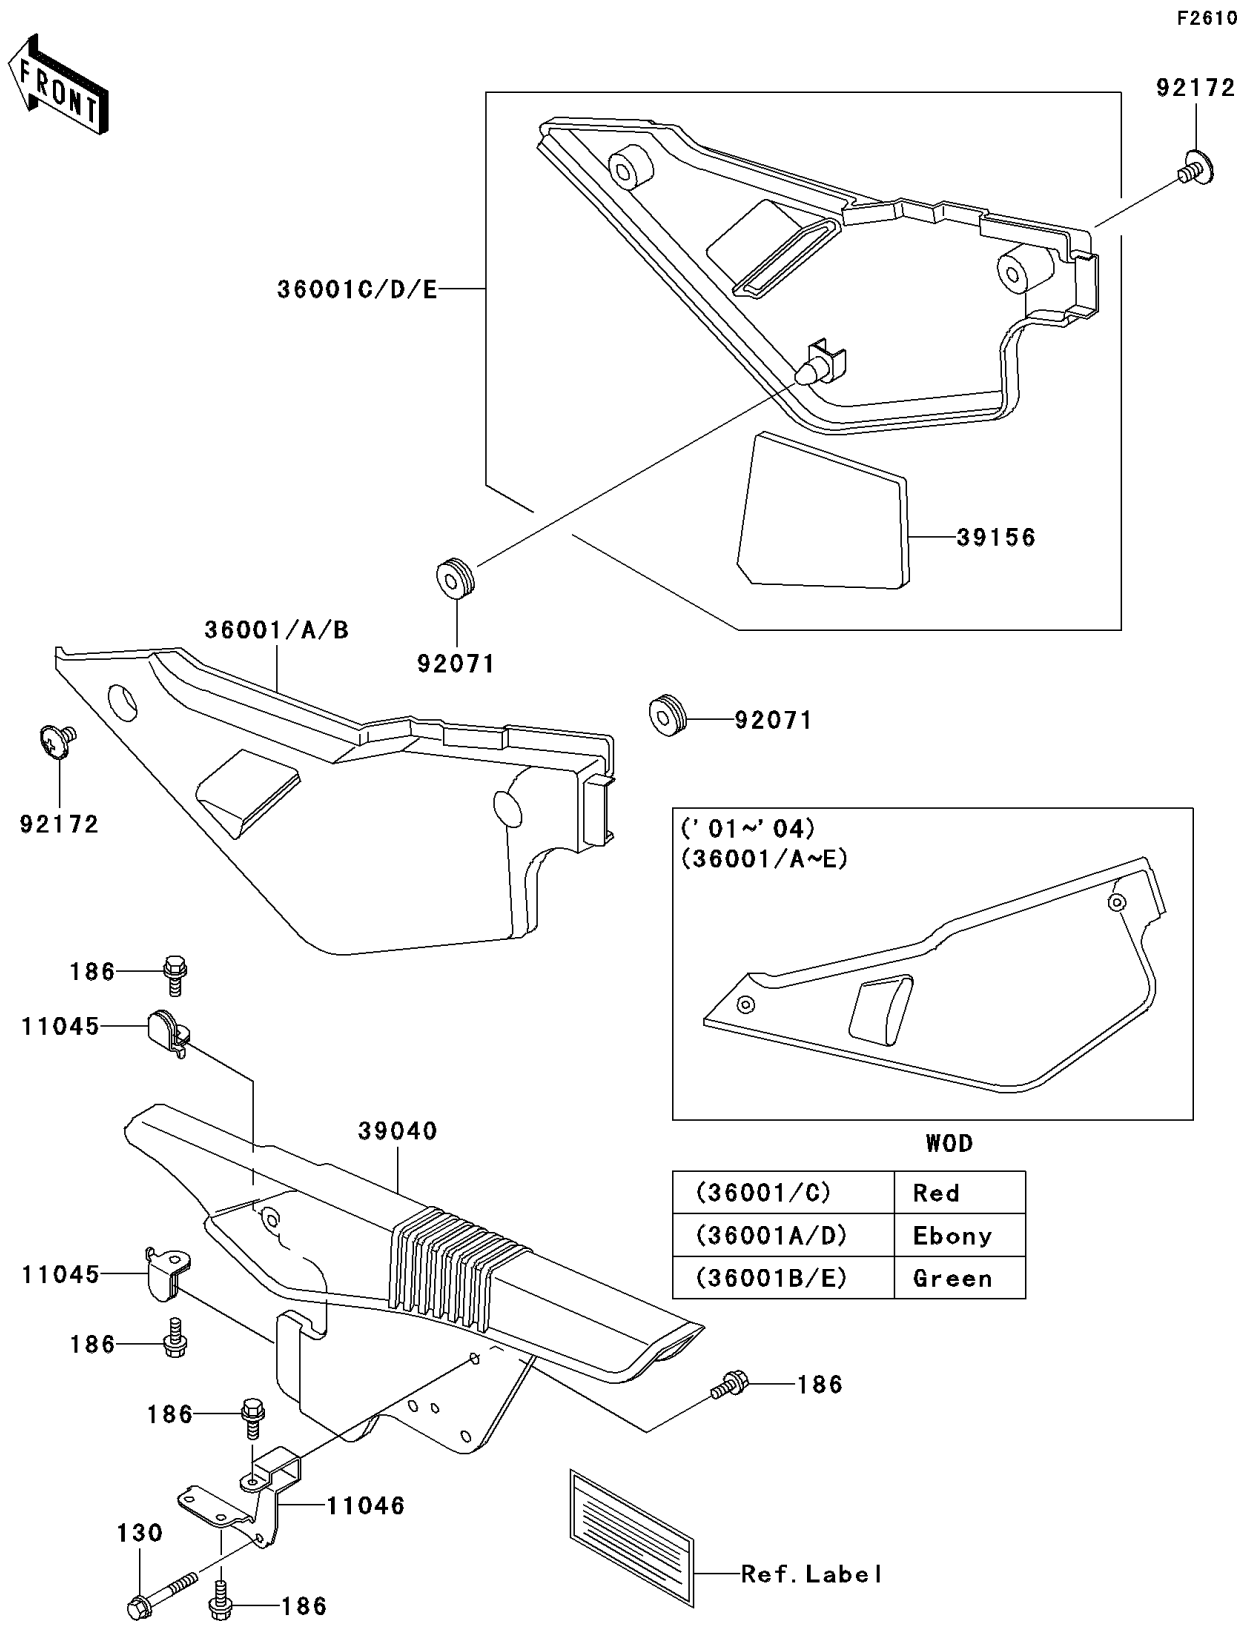

2004 KLR650 PARTS DIAGRAM

Side Covers/Chain Cover

2004 KLR650 PARTS LIST

Side Covers/Chain Cover

ITEM NAME	PART NUMBER	QUANTITY
BRACKET,CHAIN CASE,FR (Ref # 11045)	11045-1335	2
BRACKET,CHAIN CASE,RR (Ref # 11046)	11046-1391	1
COVER-SIDE,LH,A.RED (Ref # 36001)	36001-1346-260	1
COVER-SIDE,RH,A.RED (Ref # 36001C)	36001-1537-260	1
BOLT-FLANGED (Ref # 130)	130H0640	2
BOLT-UPSET-WP (Ref # 186)	186C0612	5
COVER-ASSY-CHAIN CASE (Ref # 39040)	39040-1057	1
PAD,SIDE COVER (Ref # 39156)	39156-1426	1
GROMMET (Ref # 92071)	92071-056	2
SCREW,6X10 (Ref # 92172)	92172-0098	4