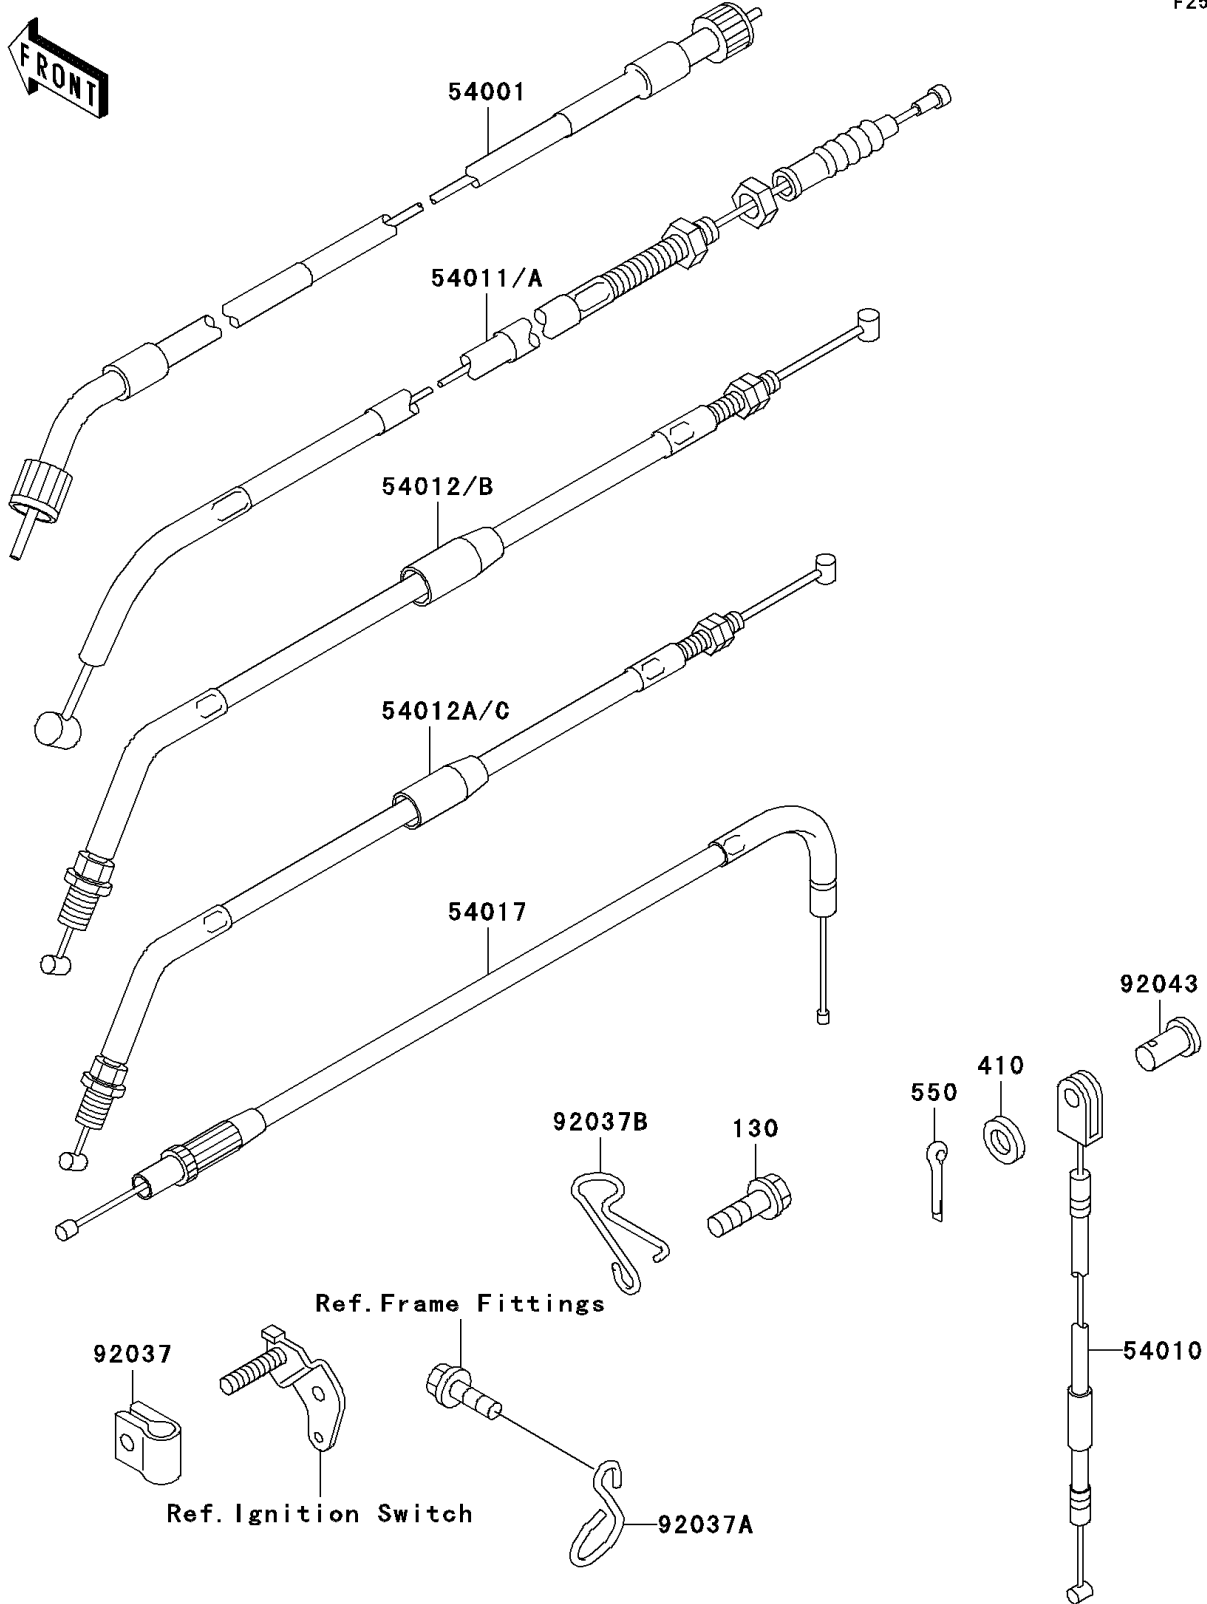

# 2004 KLR650 PARTS DIAGRAM

Cables

F2540

## 2004 KLR650 PARTS LIST

### Cables

ITEM NAME	PART NUMBER	QUANTITY
BOLT-FLANGED,6X12 (Ref # 130)	130B0612	1
WASHER-PLAIN-SMALL,5MM (Ref # 410)	410B0500	1
PIN-COTTER,2.0X12 (Ref # 550)	550D2012	1
CABLE-SPEEDMETER (Ref # 54001)	54001-1207	1
CABLE,SIDE STAND SWITCH (Ref # 54010)	54010-1103	1
CABLE-CLUTCH (Ref # 54011)	54011-0001	1
CABLE-THROTTLE,OPENING (Ref # 54012B)	54012-1327	1
CABLE-THROTTLE,CLOSING (Ref # 54012C)	54012-1328	1
CABLE-STARTER (Ref # 54017)	54017-1090	1
CLAMP,CABLE (Ref # 92037)	92037-1777	1
CLAMP,CABLE (Ref # 92037A)	92037-1904	1
CLAMP,CABLE (Ref # 92037B)	92037-1937	1
PIN,5X10 (Ref # 92043)	92043-1346	1