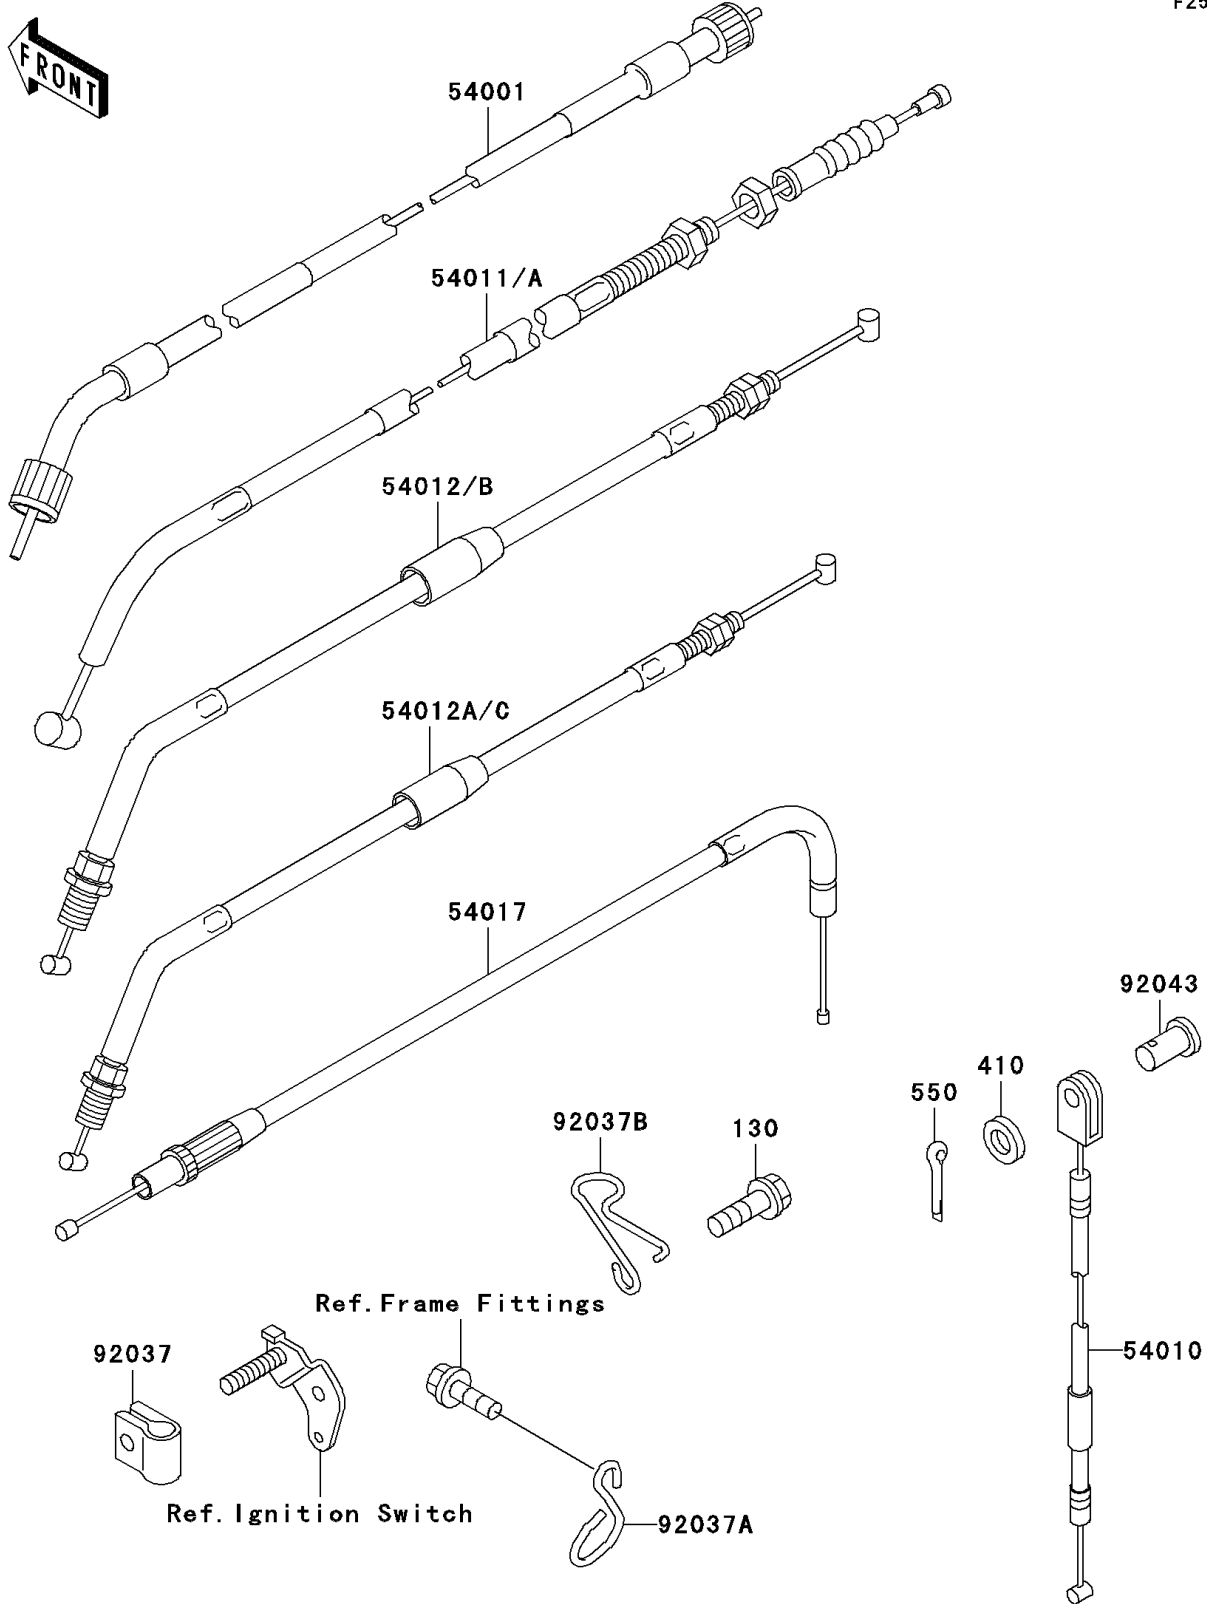

2004 KLR650 PARTS DIAGRAM

Cables

F2540

2004 KLR650 PARTS LIST

Cables

ITEM NAME	PART NUMBER	QUANTITY
BOLT-FLANGED,6X12 (Ref # 130)	130B0612	1
WASHER-PLAIN-SMALL,5MM (Ref # 410)	410B0500	1
PIN-COTTER,2.0X12 (Ref # 550)	550D2012	1
CABLE-SPEEDMETER (Ref # 54001)	54001-1207	1
CABLE,SIDE STAND SWITCH (Ref # 54010)	54010-1103	1
CABLE-CLUTCH (Ref # 54011)	54011-0001	1
CABLE-THROTTLE,OPENING (Ref # 54012B)	54012-1327	1
CABLE-THROTTLE,CLOSING (Ref # 54012C)	54012-1328	1
CABLE-STARTER (Ref # 54017)	54017-1090	1
CLAMP,CABLE (Ref # 92037)	92037-1777	1
CLAMP,CABLE (Ref # 92037A)	92037-1904	1
CLAMP,CABLE (Ref # 92037B)	92037-1937	1
PIN,5X10 (Ref # 92043)	92043-1346	1