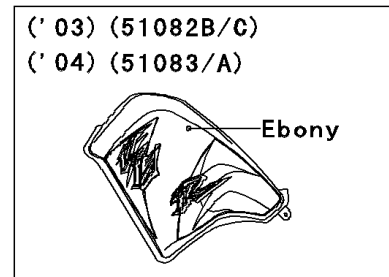

2004 KLR650 PARTS DIAGRAM

Fuel Tank(4/4)

F2410

2004 KLR650 PARTS LIST

Fuel Tank(4/4)

ITEM NAME	PART NUMBER	QUANTITY
COVER-ASSY,TAP DIAPHRAGM (Ref # 16146)	16146-1010	1
DIAPHRAGM (Ref # 43028)	43028-1033	1
PACKING (Ref # 43049)	43049-1103	1
TAP-ASSY,FUEL (Ref # 51023A)	51023-1390	1
RING,TAP FLANGED (Ref # 51039)	51039-003	1
CAP-TANK,FUEL (Ref # 51049)	51049-1134	1
WASHER,6.5X20X1.6 (Ref # 92022)	92022-125	1
WASHER,6.2X11X1.5 (Ref # 92022A)	92022-183	1
WASHER,5.1X10X1.0 (Ref # 92022B)	92022-1977	1
COLLAR,6.8X10X20 (Ref # 92027)	92027-1856	1
RING-O,TAP LEVER (Ref # 92055)	92055-1085	1
RING-O,ID=9 (Ref # 92055A)	92055-1552	1
RING-O (Ref # 92055B)	92055-1664	1
DAMPER,FUEL TANK (Ref # 92075)	92075-101	1
DAMPER (Ref # 92075A)	92075-1507	1
DAMPER (Ref # 92075B)	92075-1660	1
DAMPER,FUEL TANK (Ref # 92075C)	92075-1862	1
SPRING,TAP DIAPHRAGM (Ref # 92081)	92081-1240	1
BOLT,FLANGED,6X20 (Ref # 92153)	92153-0746	1
BOLT-FLANGED,6X30,BLACK (Ref # 130)	130J0630	1
SCREW-PAN-CROS (Ref # 220)	220B0308	1
SCREW-PAN-CROS (Ref # 220A)	220D0510	1
SCREW-CSK-CROS,4X14 (Ref # 221)	221B0414	1
TANK-COMP-FUEL,EBONY (Ref # 51083)	51083-5108-H8	1
TANK-COMP-FUEL,EBONY (Ref # 51083A)	51083-5109-H8	1
SEAL,FUEL TANK CAP (Ref # 92093)	92093-1030	1
TUBE-RUBBER,5X8X620 (Ref # 702)	702A05620	1