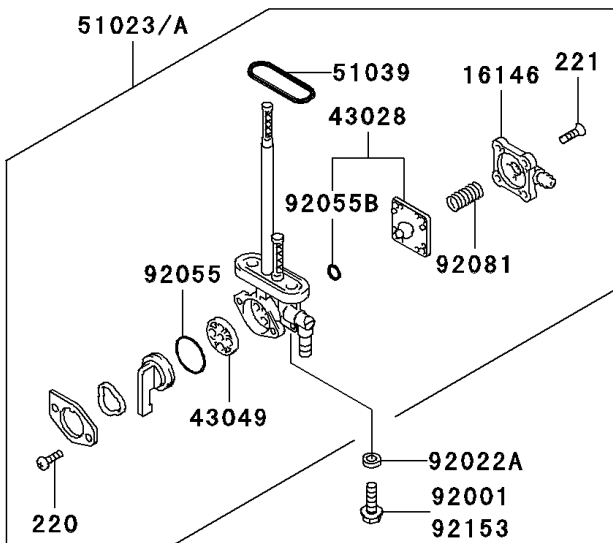

2004 KLR650 PARTS DIAGRAM

Fuel Tank(4/4)

F2410

2004 KLR650 PARTS LIST

Fuel Tank(4/4)

ITEM NAME	PART NUMBER	QUANTITY
COVER-ASSY,TAP DIAPHRAGM (Ref # 16146)	16146-1010	1
DIAPHRAGM (Ref # 43028)	43028-1033	1
PACKING (Ref # 43049)	43049-1103	1
TAP-ASSY,FUEL (Ref # 51023A)	51023-1390	1
RING,TAP FLANGED (Ref # 51039)	51039-003	1
CAP-TANK,FUEL (Ref # 51049)	51049-1134	1
WASHER,6.5X20X1.6 (Ref # 92022)	92022-125	1
WASHER,6.2X11X1.5 (Ref # 92022A)	92022-183	1
WASHER,5.1X10X1.0 (Ref # 92022B)	92022-1977	1
COLLAR,6.8X10X20 (Ref # 92027)	92027-1856	1
RING-O,TAP LEVER (Ref # 92055)	92055-1085	1
RING-O,ID=9 (Ref # 92055A)	92055-1552	1
RING-O (Ref # 92055B)	92055-1664	1
DAMPER,FUEL TANK (Ref # 92075)	92075-101	1
DAMPER (Ref # 92075A)	92075-1507	1
DAMPER (Ref # 92075B)	92075-1660	1
DAMPER,FUEL TANK (Ref # 92075C)	92075-1862	1
SPRING,TAP DIAPHRAGM (Ref # 92081)	92081-1240	1
BOLT,FLANGED,6X20 (Ref # 92153)	92153-0746	1
BOLT-FLANGED,6X30,BLACK (Ref # 130)	130J0630	1
SCREW-PAN-CROS (Ref # 220)	220B0308	1
SCREW-PAN-CROS (Ref # 220A)	220D0510	1
SCREW-CSK-CROS,4X14 (Ref # 221)	221B0414	1
TANK-COMP-FUEL,EBONY (Ref # 51083)	51083-5108-H8	1
TANK-COMP-FUEL,EBONY (Ref # 51083A)	51083-5109-H8	1
SEAL,FUEL TANK CAP (Ref # 92093)	92093-1030	1
TUBE-RUBBER,5X8X620 (Ref # 702)	702A05620	1