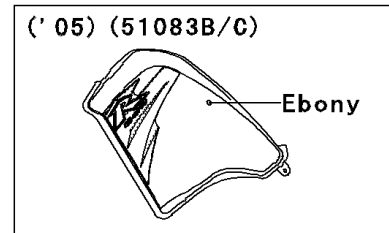

2004 KLR650 PARTS DIAGRAM

Fuel Tank(4/4)

F2410

2004 KLR650 PARTS LIST

Fuel Tank(4/4)

ITEM NAME	PART NUMBER	QUANTITY
COVER-ASSY,TAP DIAPHRAGM (Ref # 16146)	16146-1010	1
DIAPHRAGM (Ref # 43028)	43028-1033	1
PACKING (Ref # 43049)	43049-1103	1
TAP-ASSY,FUEL (Ref # 51023A)	51023-1390	1
RING,TAP FLANGED (Ref # 51039)	51039-003	1
CAP-TANK,FUEL (Ref # 51049)	51049-1134	1
WASHER,6.5X20X1.6 (Ref # 92022)	92022-125	1
WASHER,6.2X11X1.5 (Ref # 92022A)	92022-183	1
WASHER,5.1X10X1.0 (Ref # 92022B)	92022-1977	1
COLLAR,6.8X10X20 (Ref # 92027)	92027-1856	1
RING-O,TAP LEVER (Ref # 92055)	92055-1085	1
RING-O,ID=9 (Ref # 92055A)	92055-1552	1
RING-O (Ref # 92055B)	92055-1664	1
DAMPER,FUEL TANK (Ref # 92075)	92075-101	1
DAMPER (Ref # 92075A)	92075-1507	1
DAMPER (Ref # 92075B)	92075-1660	1
DAMPER,FUEL TANK (Ref # 92075C)	92075-1862	1
SPRING,TAP DIAPHRAGM (Ref # 92081)	92081-1240	1
BOLT,FLANGED,6X20 (Ref # 92153)	92153-0746	1
BOLT-FLANGED,6X30,BLACK (Ref # 130)	130J0630	1
SCREW-PAN-CROS (Ref # 220)	220B0308	1
SCREW-PAN-CROS (Ref # 220A)	220D0510	1
SCREW-CSK-CROS,4X14 (Ref # 221)	221B0414	1
TANK-COMP-FUEL,EBONY (Ref # 51083)	51083-5108-H8	1
TANK-COMP-FUEL,EBONY (Ref # 51083A)	51083-5109-H8	1
SEAL,FUEL TANK CAP (Ref # 92093)	92093-1030	1
TUBE-RUBBER,5X8X620 (Ref # 702)	702A05620	1