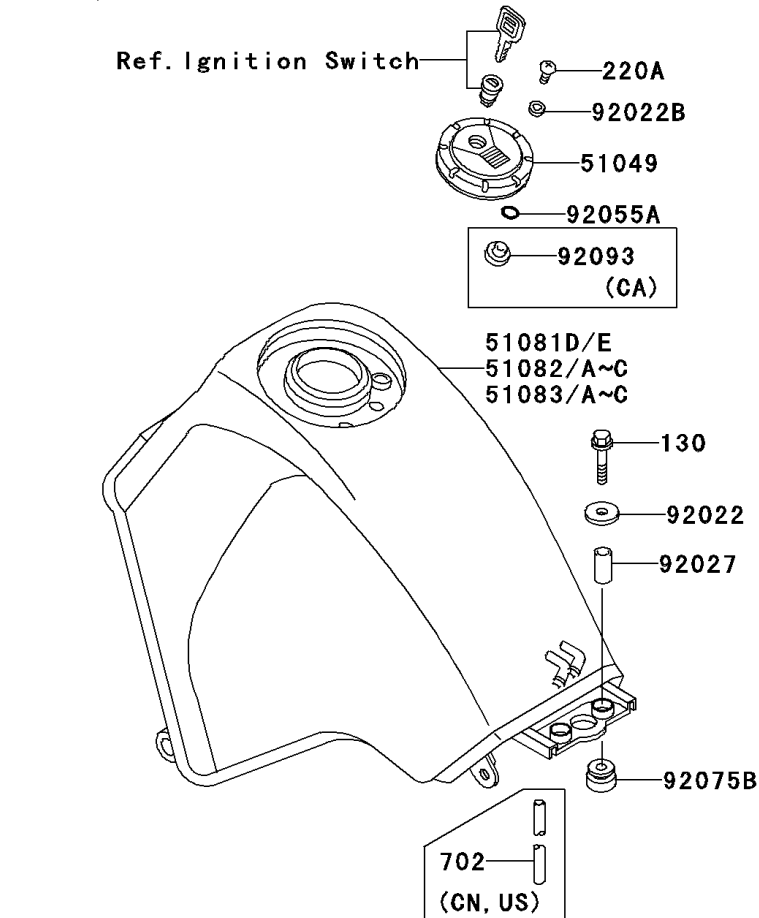

2004 KLR650 PARTS DIAGRAM

Fuel Tank(4/4)

F2410

2004 KLR650 PARTS LIST

Fuel Tank(4/4)

ITEM NAME	PART NUMBER	QUANTITY
COVER-ASSY,TAP DIAPHRAGM (Ref # 16146)	16146-1010	1
DIAPHRAGM (Ref # 43028)	43028-1033	1
PACKING (Ref # 43049)	43049-1103	1
TAP-ASSY,FUEL (Ref # 51023A)	51023-1390	1
RING,TAP FLANGED (Ref # 51039)	51039-003	1
CAP-TANK,FUEL (Ref # 51049)	51049-1134	1
WASHER,6.5X20X1.6 (Ref # 92022)	92022-125	1
WASHER,6.2X11X1.5 (Ref # 92022A)	92022-183	1
WASHER,5.1X10X1.0 (Ref # 92022B)	92022-1977	1
COLLAR,6.8X10X20 (Ref # 92027)	92027-1856	1
RING-O,TAP LEVER (Ref # 92055)	92055-1085	1
RING-O,ID=9 (Ref # 92055A)	92055-1552	1
RING-O (Ref # 92055B)	92055-1664	1
DAMPER,FUEL TANK (Ref # 92075)	92075-101	1
DAMPER (Ref # 92075A)	92075-1507	1
DAMPER (Ref # 92075B)	92075-1660	1
DAMPER,FUEL TANK (Ref # 92075C)	92075-1862	1
SPRING,TAP DIAPHRAGM (Ref # 92081)	92081-1240	1
BOLT,FLANGED,6X20 (Ref # 92153)	92153-0746	1
BOLT-FLANGED,6X30,BLACK (Ref # 130)	130J0630	1
SCREW-PAN-CROS (Ref # 220)	220B0308	1
SCREW-PAN-CROS (Ref # 220A)	220D0510	1
SCREW-CSK-CROS,4X14 (Ref # 221)	221B0414	1
TANK-COMP-FUEL,EBONY (Ref # 51083)	51083-5108-H8	1
TANK-COMP-FUEL,EBONY (Ref # 51083A)	51083-5109-H8	1
SEAL,FUEL TANK CAP (Ref # 92093)	92093-1030	1
TUBE-RUBBER,5X8X620 (Ref # 702)	702A05620	1