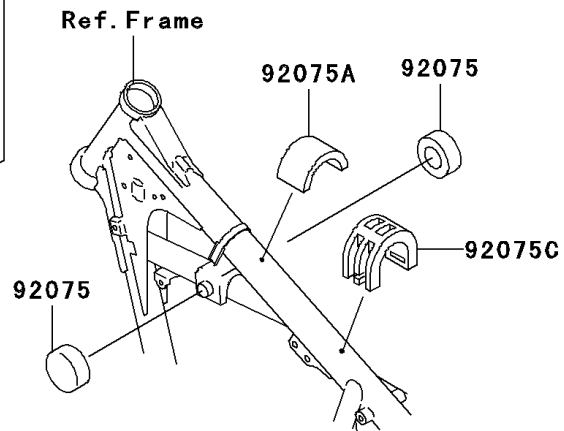

2004 KLR650 PARTS DIAGRAM

Fuel Tank(4/4)

F2410

2004 KLR650 PARTS LIST

Fuel Tank(4/4)

ITEM NAME	PART NUMBER	QUANTITY
COVER-ASSY,TAP DIAPHRAGM (Ref # 16146)	16146-1010	1
DIAPHRAGM (Ref # 43028)	43028-1033	1
PACKING (Ref # 43049)	43049-1103	1
TAP-ASSY,FUEL (Ref # 51023A)	51023-1390	1
RING,TAP FLANGED (Ref # 51039)	51039-003	1
CAP-TANK,FUEL (Ref # 51049)	51049-1134	1
WASHER,6.5X20X1.6 (Ref # 92022)	92022-125	1
WASHER,6.2X11X1.5 (Ref # 92022A)	92022-183	1
WASHER,5.1X10X1.0 (Ref # 92022B)	92022-1977	1
COLLAR,6.8X10X20 (Ref # 92027)	92027-1856	1
RING-O,TAP LEVER (Ref # 92055)	92055-1085	1
RING-O,ID=9 (Ref # 92055A)	92055-1552	1
RING-O (Ref # 92055B)	92055-1664	1
DAMPER,FUEL TANK (Ref # 92075)	92075-101	1
DAMPER (Ref # 92075A)	92075-1507	1
DAMPER (Ref # 92075B)	92075-1660	1
DAMPER,FUEL TANK (Ref # 92075C)	92075-1862	1
SPRING,TAP DIAPHRAGM (Ref # 92081)	92081-1240	1
BOLT,FLANGED,6X20 (Ref # 92153)	92153-0746	1
BOLT-FLANGED,6X30,BLACK (Ref # 130)	130J0630	1
SCREW-PAN-CROS (Ref # 220)	220B0308	1
SCREW-PAN-CROS (Ref # 220A)	220D0510	1
SCREW-CSK-CROS,4X14 (Ref # 221)	221B0414	1
TANK-COMP-FUEL,EBONY (Ref # 51083)	51083-5108-H8	1
TANK-COMP-FUEL,EBONY (Ref # 51083A)	51083-5109-H8	1
SEAL,FUEL TANK CAP (Ref # 92093)	92093-1030	1
TUBE-RUBBER,5X8X620 (Ref # 702)	702A05620	1