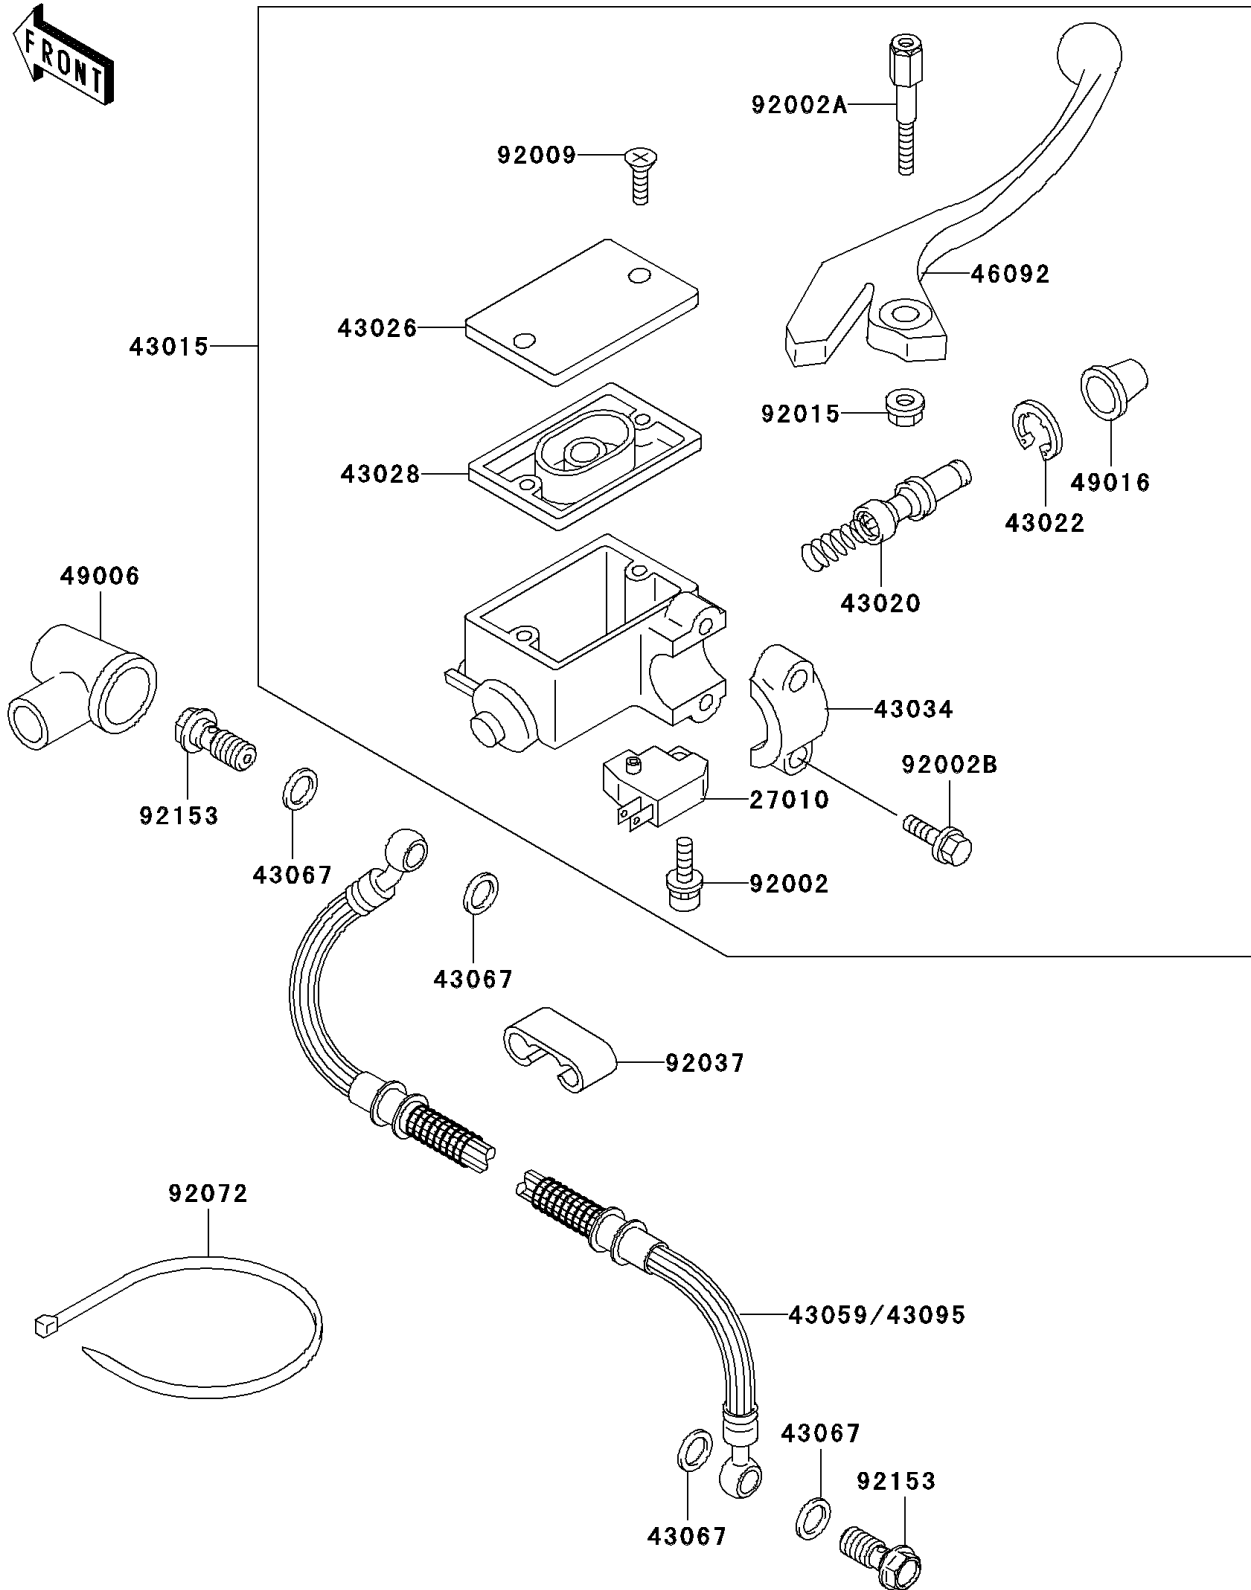

2004 KLR650 PARTS DIAGRAM

Front Master Cylinder

F2291

2004 KLR650 PARTS LIST

Front Master Cylinder

ITEM NAME	PART NUMBER	QUANTITY
SWITCH,BRAKE (Ref # 27010)	27010-1170	1
CYLINDER-ASSY-MASTER,FR (Ref # 43015)	43015-1475	1
PISTON-COMP-BRAKE (Ref # 43020)	43020-1031	1
STOPPER-BRAKE,PISTON (Ref # 43022)	43022-1010	1
CAP-BRAKE (Ref # 43026)	43026-1074	1
DIAPHRAGM (Ref # 43028)	43028-1061	1
HOLDER-BRAKE,MASTER CYLINDER (Ref # 43034)	43034-1016	1
WASHER,10.5X15X1.5 (Ref # 43067)	43067-001	4
HOSE-BRAKE,FR (Ref # 43095)	43095-1340	1
LEVER-GRIP,FRONT BRAKE (Ref # 46092)	46092-1135	1
BOOT,DUST (Ref # 49006)	49006-1040	1
COVER-SEAL,MASTER CYLINDER (Ref # 49016)	49016-1044	1
BOLT,SCREW,4X12 (Ref # 92002)	92002-1323	1
BOLT,LEVER SET (Ref # 92002A)	92002-1879	1
BOLT (Ref # 92002B)	92002-1894	2
SCREW,4MM (Ref # 92009)	92009-1458	2
NUT,FLANGED,6MM,BLACK (Ref # 92015)	92015-1233	1
CLAMP,BRAKE HOSE (Ref # 92037)	92037-1529	2
BAND,L=365 (Ref # 92072)	92072-1197	1
BOLT,OIL,L=23 (Ref # 92153)	92153-0627	2