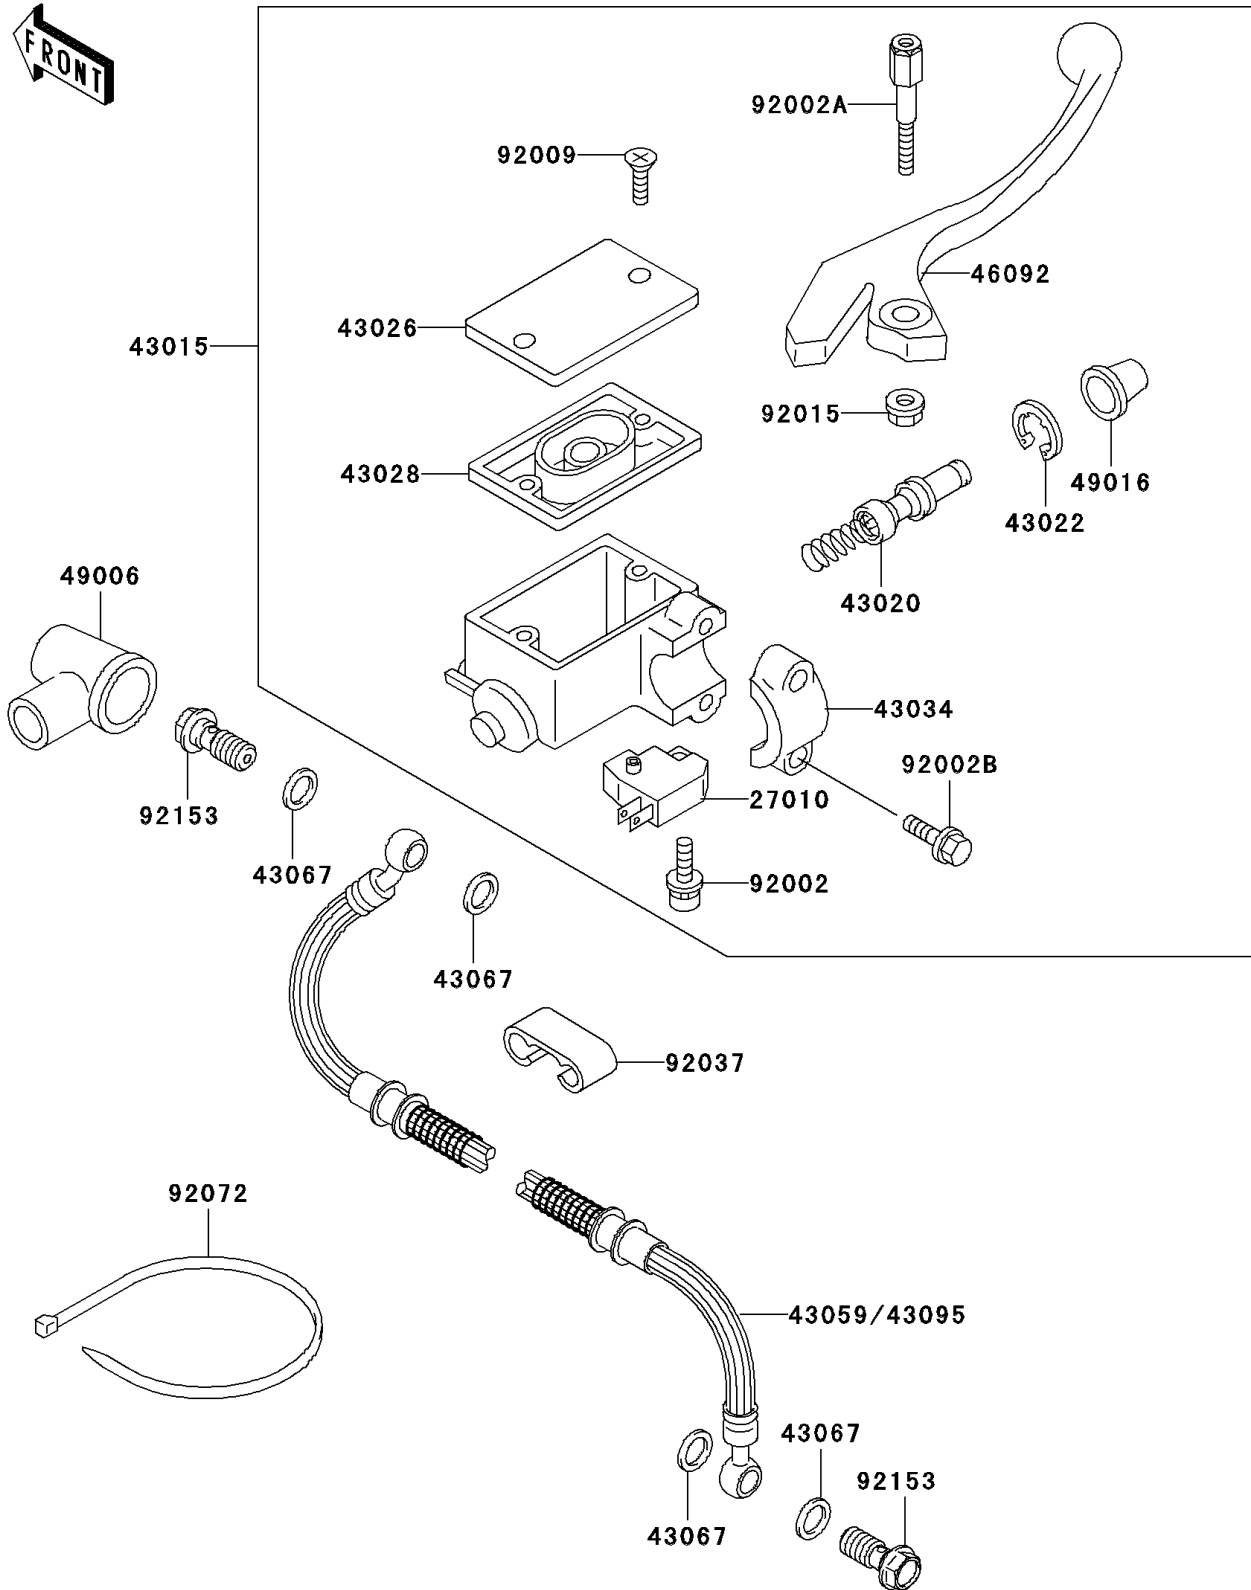

# 2003 KLR650 PARTS DIAGRAM

## Front Master Cylinder

F2291

## 2003 KLR650 PARTS LIST

### Front Master Cylinder

ITEM NAME	PART NUMBER	QUANTITY
SWITCH,BRAKE (Ref # 27010)	27010-1170	1
CYLINDER-ASSY-MASTER,FR (Ref # 43015)	43015-1475	1
PISTON-COMP-BRAKE (Ref # 43020)	43020-1031	1
STOPPER-BRAKE,PISTON (Ref # 43022)	43022-1010	1
CAP-BRAKE (Ref # 43026)	43026-1074	1
DIAPHRAGM (Ref # 43028)	43028-1061	1
HOLDER-BRAKE,MASTER CYLINDER (Ref # 43034)	43034-1016	1
WASHER,10.5X15X1.5 (Ref # 43067)	43067-001	4
HOSE-BRAKE,FR (Ref # 43095)	43095-1340	1
LEVER-GRIP,FRONT BRAKE (Ref # 46092)	46092-1135	1
BOOT,DUST (Ref # 49006)	49006-1040	1
COVER-SEAL,MASTER CYLINDER (Ref # 49016)	49016-1044	1
BOLT,SCREW,4X12 (Ref # 92002)	92002-1323	1
BOLT,LEVER SET (Ref # 92002A)	92002-1879	1
BOLT (Ref # 92002B)	92002-1894	2
SCREW,4MM (Ref # 92009)	92009-1458	2
NUT,FLANGED,6MM,BLACK (Ref # 92015)	92015-1233	1
CLAMP,BRAKE HOSE (Ref # 92037)	92037-1529	2
BAND,L=365 (Ref # 92072)	92072-1197	1
BOLT,OIL,L=23 (Ref # 92153)	92153-0627	2