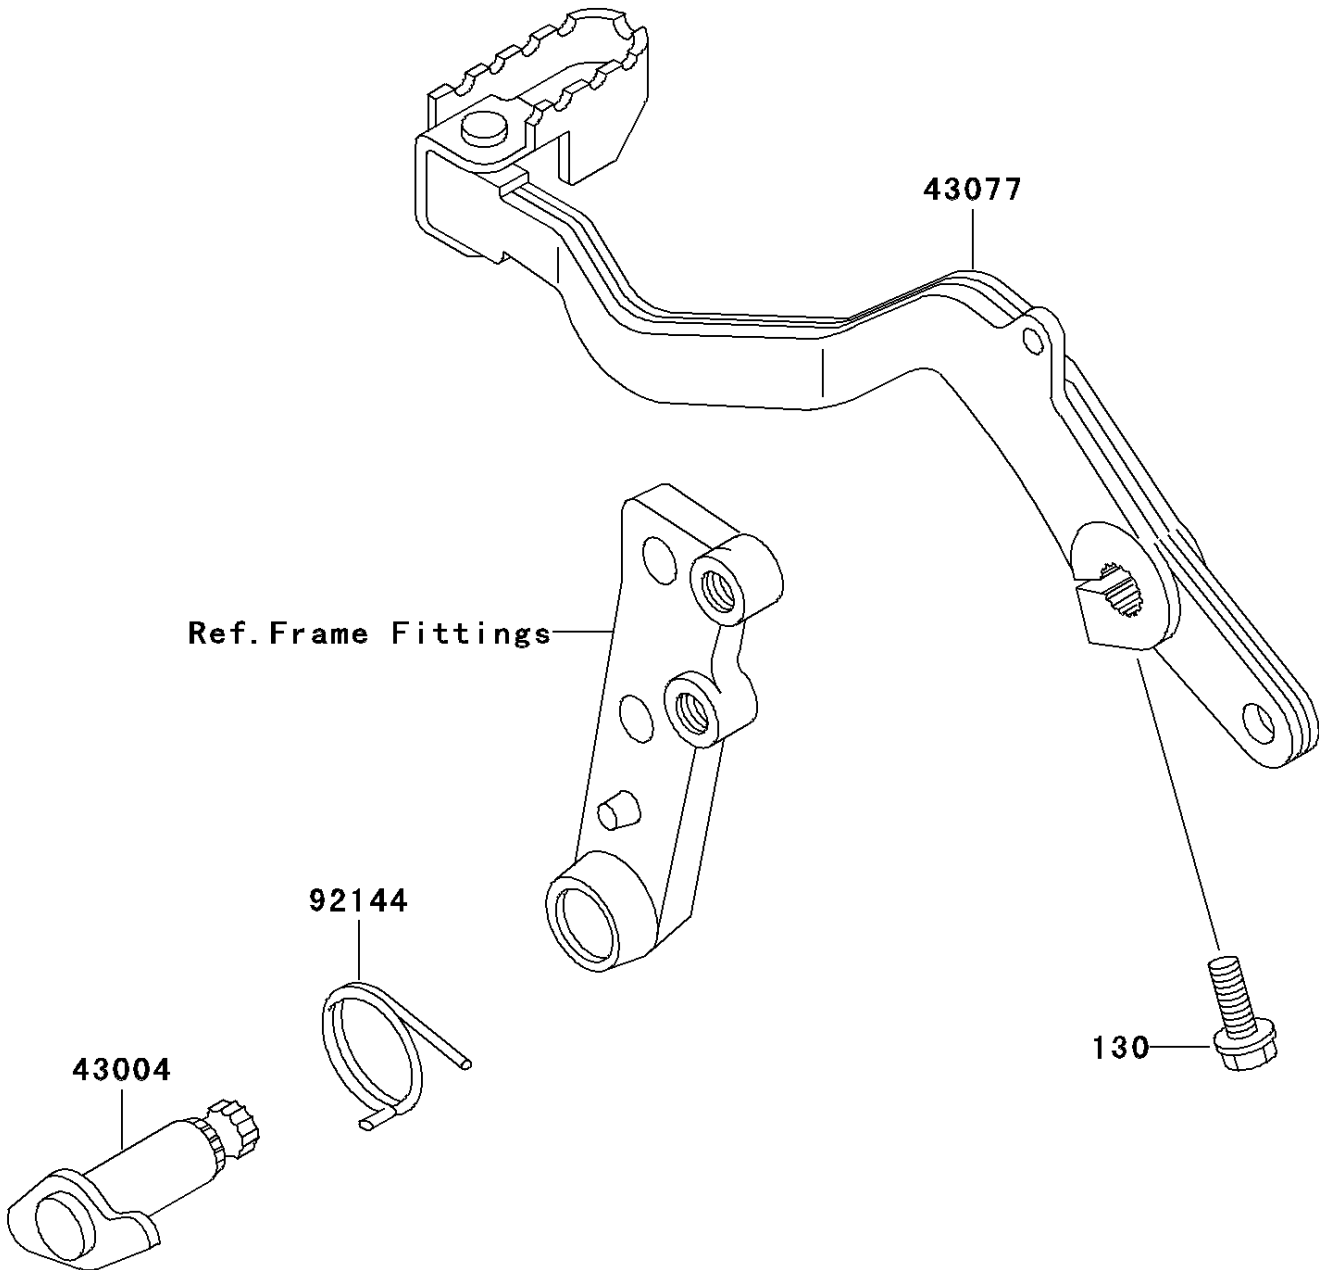

2004 KLR650 PARTS DIAGRAM

Brake Pedal

F2260

2004 KLR650 PARTS LIST

Brake Pedal

ITEM NAME	PART NUMBER	QUANTITY
BOLT-FLANGED (Ref # 130)	130H0622	1
SHAFT-BRAKE (Ref # 43004)	43004-1120	1
LEVER-ASSY-BRAKE,PEDAL (Ref # 43077)	43077-1065	1
SPRING,BRAKE PEDAL RETURN (Ref # 92144)	92144-1082	1