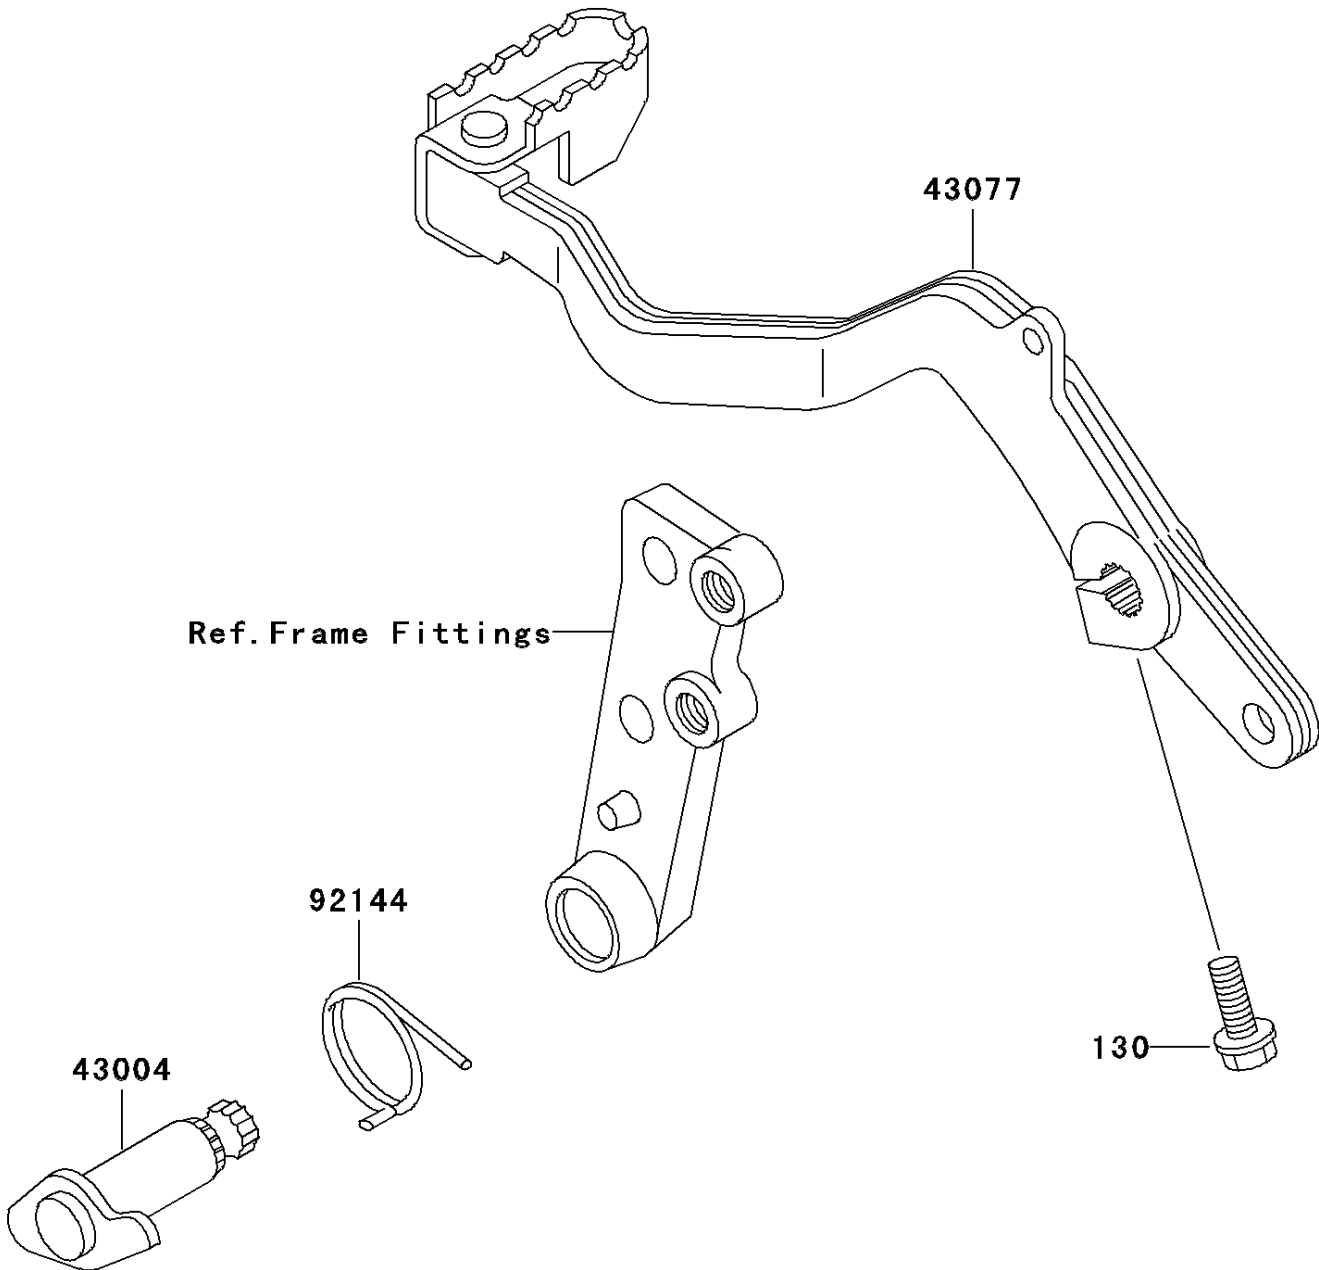

2003 KLR650 PARTS DIAGRAM

Brake Pedal

F2260

2003 KLR650 PARTS LIST

Brake Pedal

ITEM NAME	PART NUMBER	QUANTITY
BOLT-FLANGED (Ref # 130)	130H0622	1
SHAFT-BRAKE (Ref # 43004)	43004-1120	1
LEVER-ASSY-BRAKE,PEDAL (Ref # 43077)	43077-1065	1
SPRING,BRAKE PEDAL RETURN (Ref # 92144)	92144-1082	1