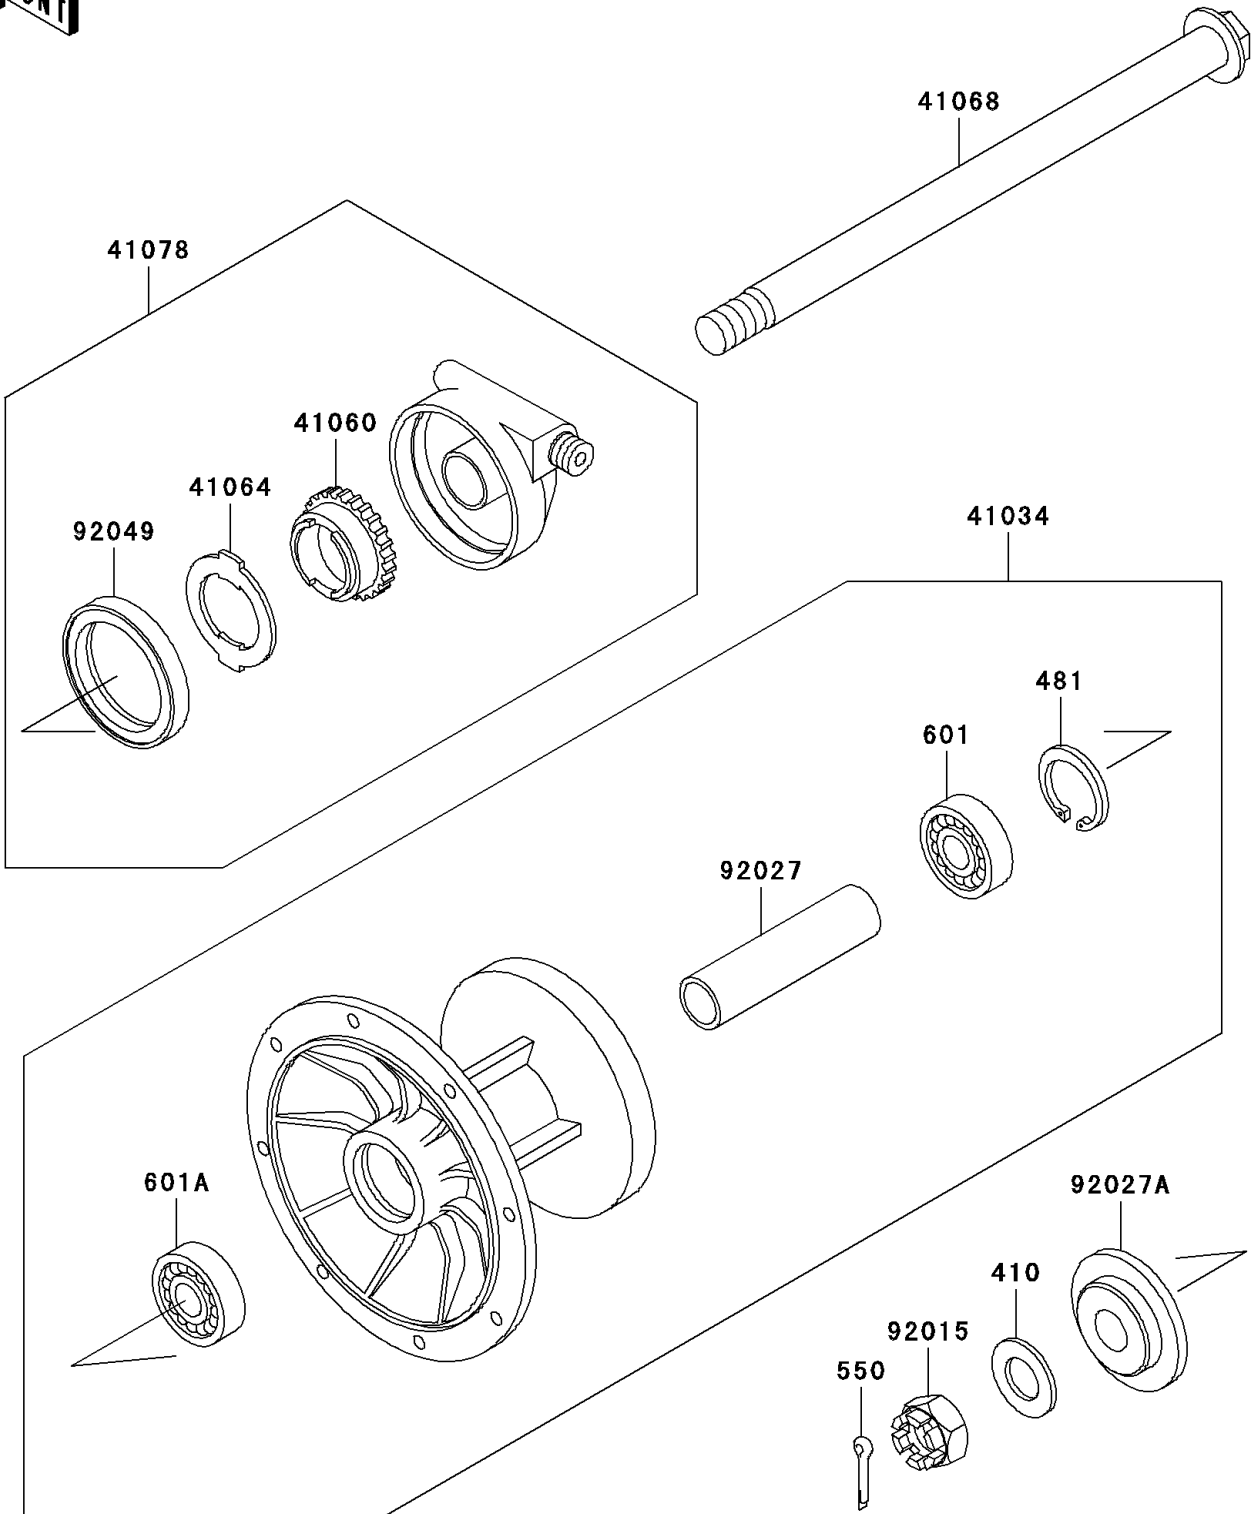

# 2004 KLR650 PARTS DIAGRAM

Front Hub

F2230

## 2004 KLR650 PARTS LIST

### Front Hub

ITEM NAME	PART NUMBER	QUANTITY
WASHER-PLAIN-SMALL,14MM (Ref # 410)	410B1400	1
CIRCLIP-TYPE-C,35MM (Ref # 481)	481J3500	1
PIN-COTTER,3.0X25 (Ref # 550)	550D3025	1
BEARING-BALL,#6202UG (Ref # 601)	601B6202UG	1
BEARING-BALL,#6203UG (Ref # 601A)	601B6203UG	1
DRUM-ASSY,FRONT BRAKE (Ref # 41034)	41034-1153	1
GEAR-METER SCREW,24T (Ref # 41060)	41060-1101	1
RECEIVER-SPEEDOMETER (Ref # 41064)	41064-1051	1
AXLE,FR (Ref # 41068)	41068-1236	1
CASE-ASSY-METER GEAR (Ref # 41078)	41078-1051	1
NUT,CASTLE,14MM (Ref # 92015)	92015-1765	1
COLLAR,FRONT BRAKE DRUM,L=79 (Ref # 92027)	92027-1683	1
COLLAR (Ref # 92027A)	92027-1864	1
SEAL-OIL,METER GEAR CASE (Ref # 92049)	92049-1172	1