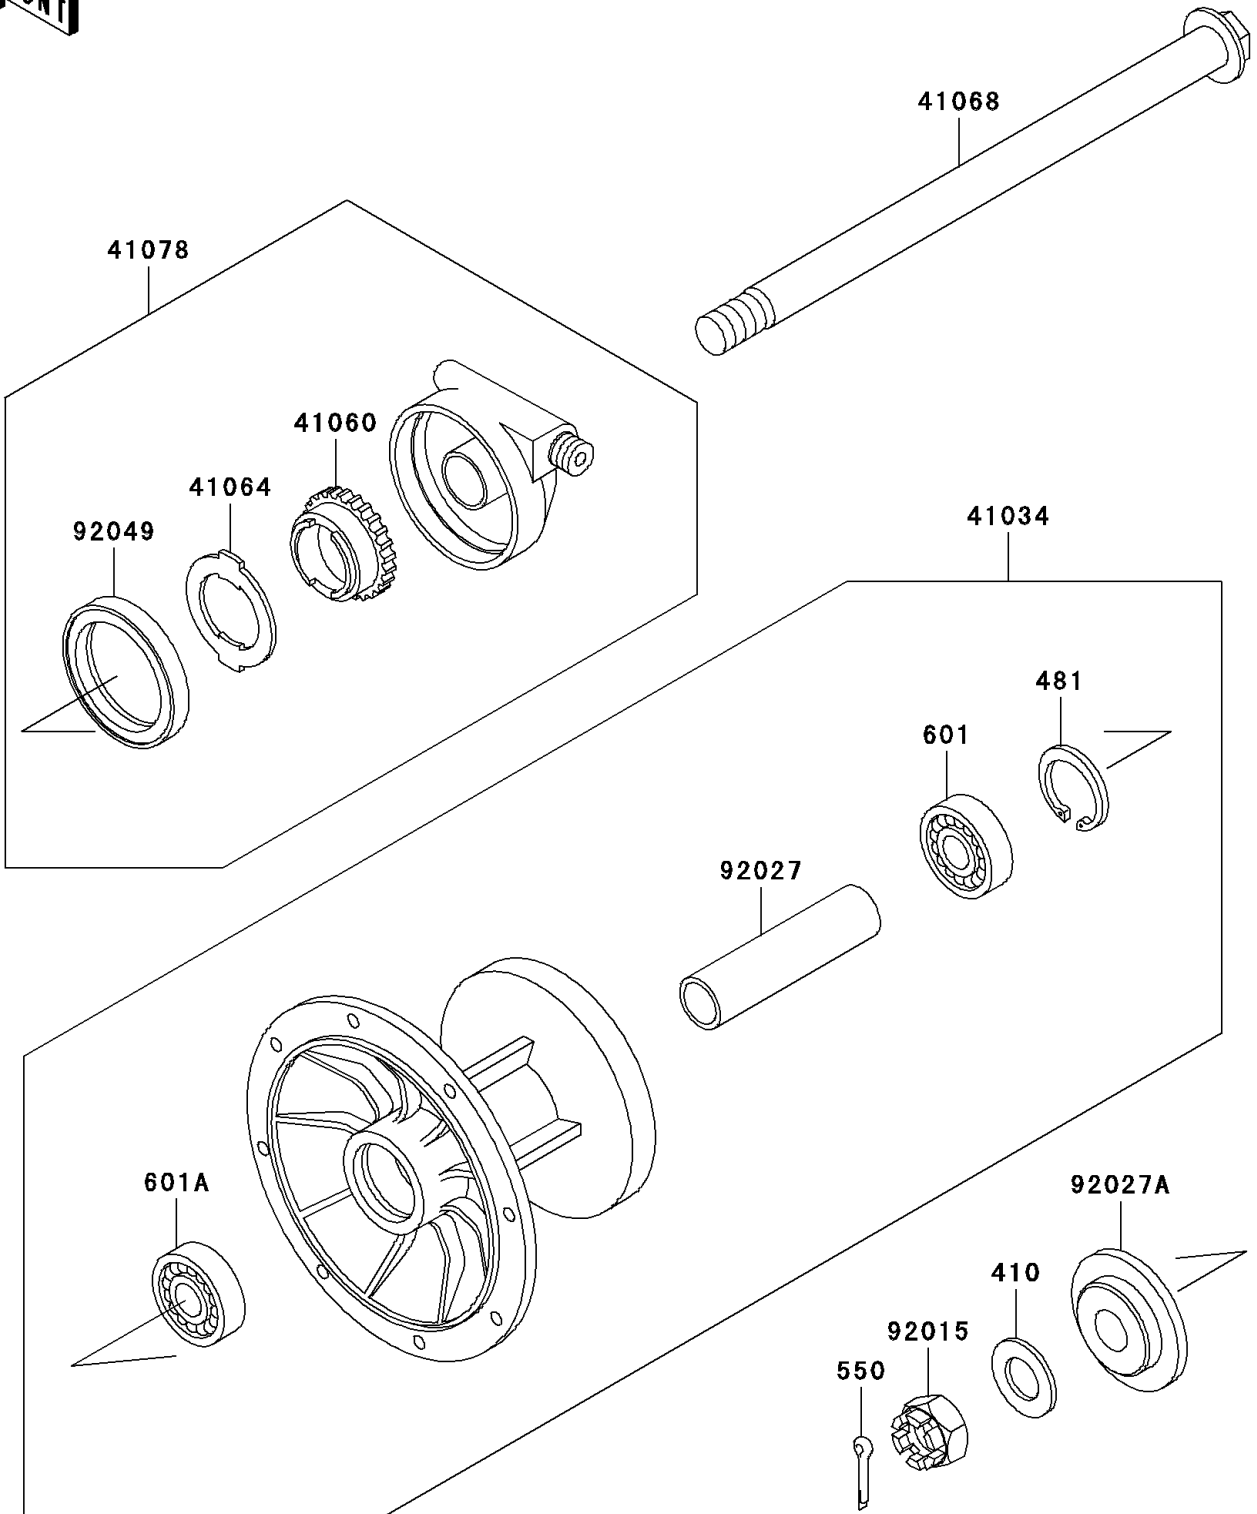

2004 KLR650 PARTS DIAGRAM

Front Hub

F2230

2004 KLR650 PARTS LIST

Front Hub

ITEM NAME	PART NUMBER	QUANTITY
WASHER-PLAIN-SMALL,14MM (Ref # 410)	410B1400	1
CIRCLIP-TYPE-C,35MM (Ref # 481)	481J3500	1
PIN-COTTER,3.0X25 (Ref # 550)	550D3025	1
BEARING-BALL,#6202UG (Ref # 601)	601B6202UG	1
BEARING-BALL,#6203UG (Ref # 601A)	601B6203UG	1
DRUM-ASSY,FRONT BRAKE (Ref # 41034)	41034-1153	1
GEAR-METER SCREW,24T (Ref # 41060)	41060-1101	1
RECEIVER-SPEEDOMETER (Ref # 41064)	41064-1051	1
AXLE,FR (Ref # 41068)	41068-1236	1
CASE-ASSY-METER GEAR (Ref # 41078)	41078-1051	1
NUT,CASTLE,14MM (Ref # 92015)	92015-1765	1
COLLAR,FRONT BRAKE DRUM,L=79 (Ref # 92027)	92027-1683	1
COLLAR (Ref # 92027A)	92027-1864	1
SEAL-OIL,METER GEAR CASE (Ref # 92049)	92049-1172	1