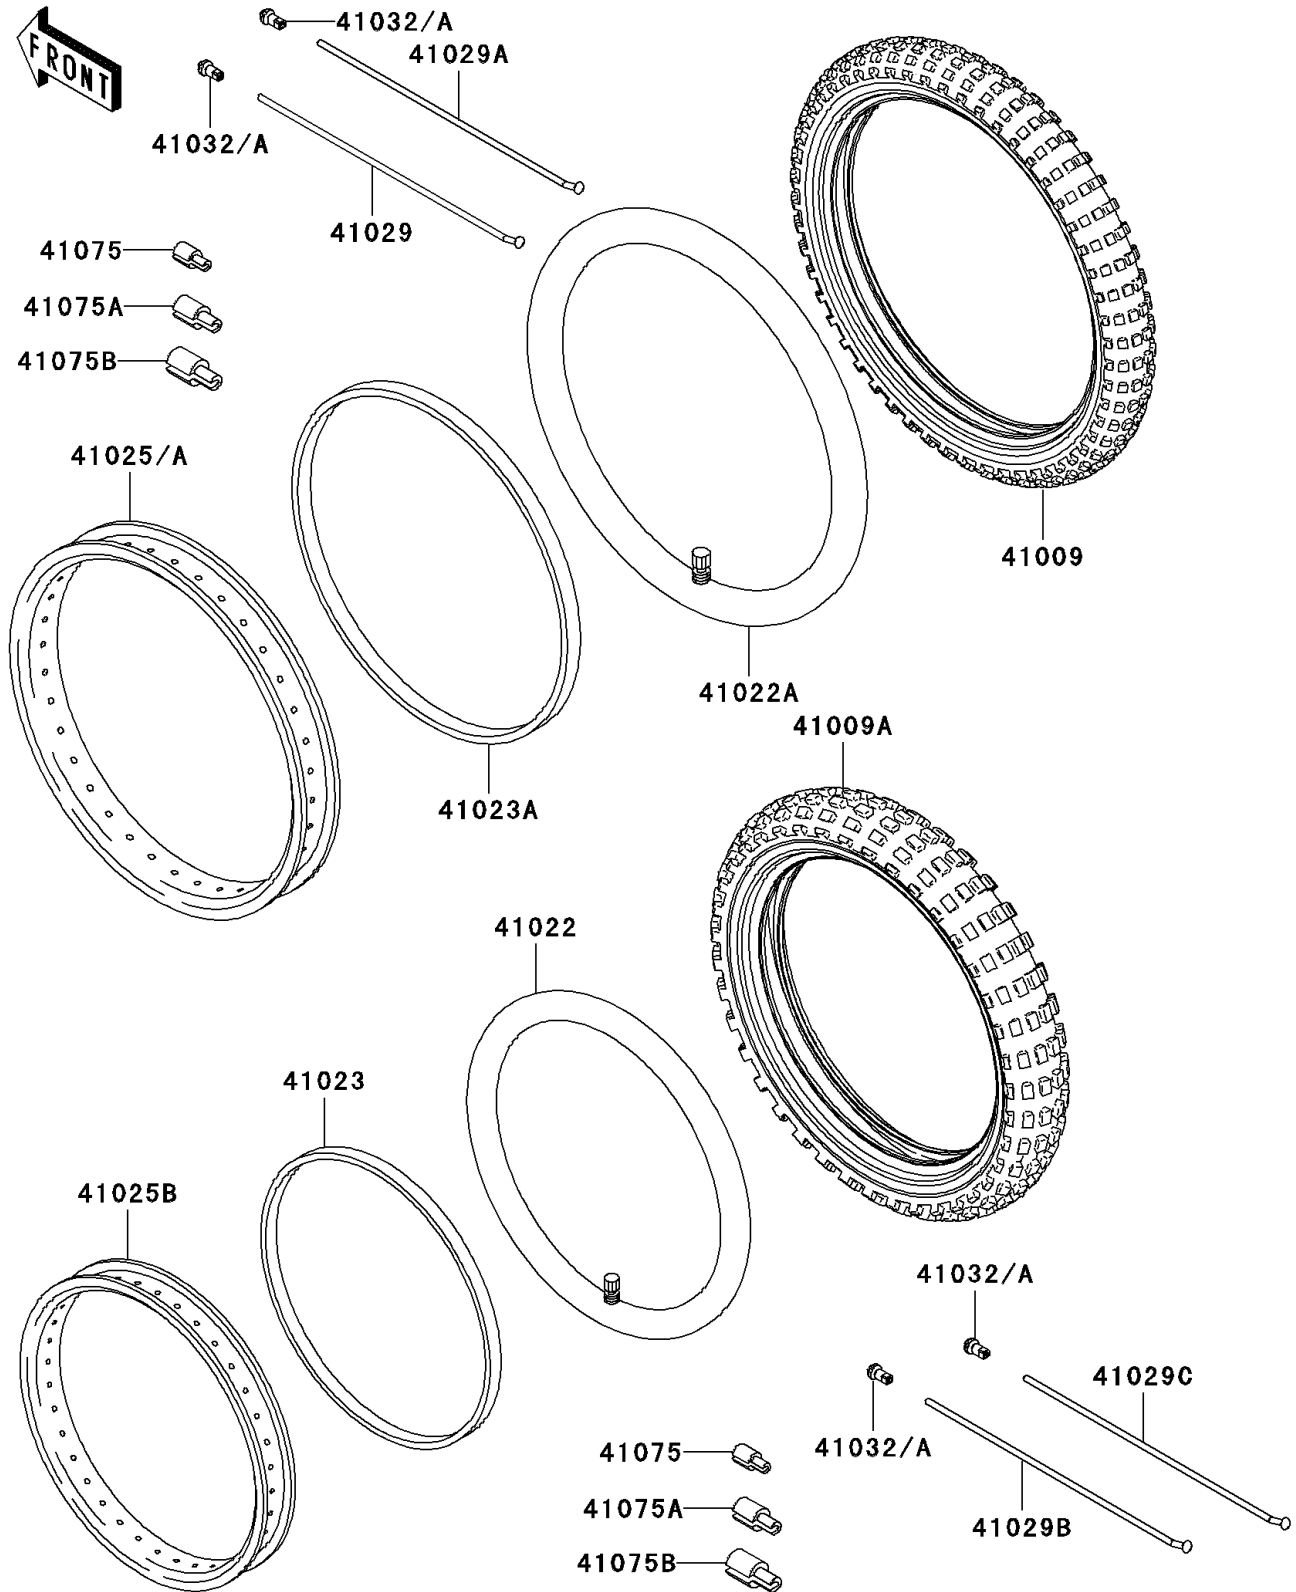

2004 KLR650 PARTS DIAGRAM

Wheels/Tires(A18/A19)

F2210A

2004 KLR650 PARTS LIST

Wheels/Tires(A18/A19)

ITEM NAME	PART NUMBER	QUANTITY
TIRE,FR,90/90-21 54S,K750(D) (Ref # 41009)	41009-0001	1
TIRE,RR,130/80-17 65S,K750(D) (Ref # 41009A)	41009-0002	1
TUBE-TIRE,130/80-17(D) (Ref # 41022)	41022-0003	1
TUBE-TIRE,80/100-21(D) (Ref # 41022A)	41022-1244	1
BAND-RIM,17XWM/MT2.15-2.50(D) (Ref # 41023)	41023-0001	1
BAND-RIM,21XWM1.60-1.85(D) (Ref # 41023A)	41023-1144	1
RIM,FR,1.60X21 (Ref # 41025A)	41025-1112	1
RIM,RR,2.50X17 (Ref # 41025B)	41025-1445	1
SPOKE-INNER,FR,LH,236MMX160D (Ref # 41029)	41029-1343	1
SPOKE-INNER,FR,RH,238MMX160D (Ref # 41029A)	41029-1344	1
SPOKE-INNER,RR,LH,155MMX170D (Ref # 41029B)	41029-1345	1
SPOKE-INNER,RR,RH,178MMX172D (Ref # 41029C)	41029-1346	1
NIPPLE-SPOKE,8X9X20(+) (Ref # 41032A)	41032-1077	1
BALANCER-WHEEL,10G (Ref # 41075)	41075-1007	1
BALANCER-WHEEL,20G (Ref # 41075A)	41075-1008	1
BALANCER-WHEEL,30G (Ref # 41075B)	41075-1009	1