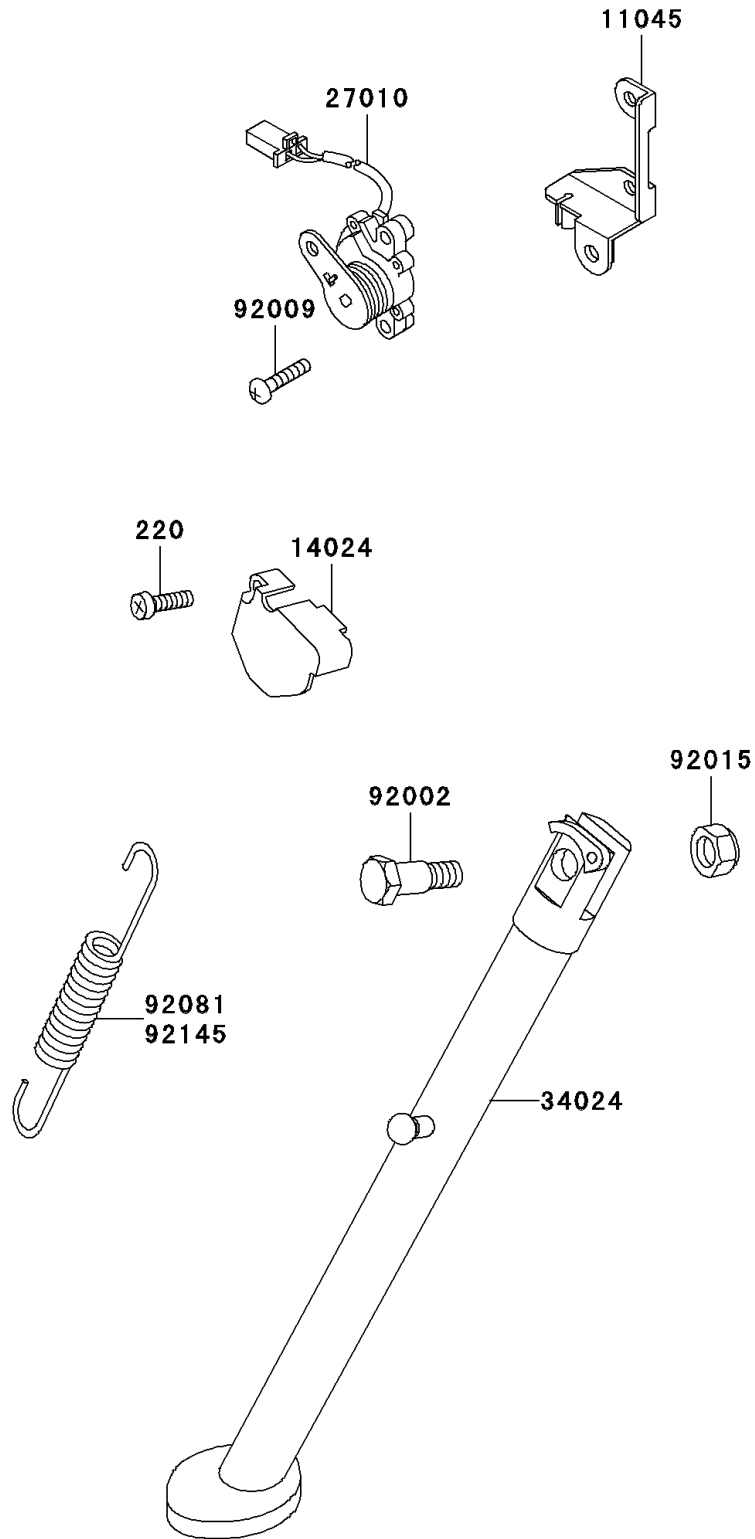

# 2004 KLR650 PARTS DIAGRAM

Stand(s)

F2190

## 2004 KLR650 PARTS LIST

Stand(s)

ITEM NAME	PART NUMBER	QUANTITY
SCREW-PAN-CROSS (Ref # 220)	220F0516	1
COVER,SIDE STAND (Ref # 14024)	14024-1474	1
SWITCH,SIDE STAND (Ref # 27010)	27010-1257	1
STAND-SIDE,SILVER NO.25 (Ref # 34024)	34024-1221-CE	1
BOLT,SIDE STAND (Ref # 92002)	92002-1813	1
SCREW,5X25 (Ref # 92009)	92009-1657	2
NUT,LOCK,10MM,BLACK (Ref # 92015)	92015-1188	1
SPRING,SIDE STAND (Ref # 92145)	92145-0127	1
BRACKET,SIDE STAND SWITCH (Ref # 11045)	11045-1364	1