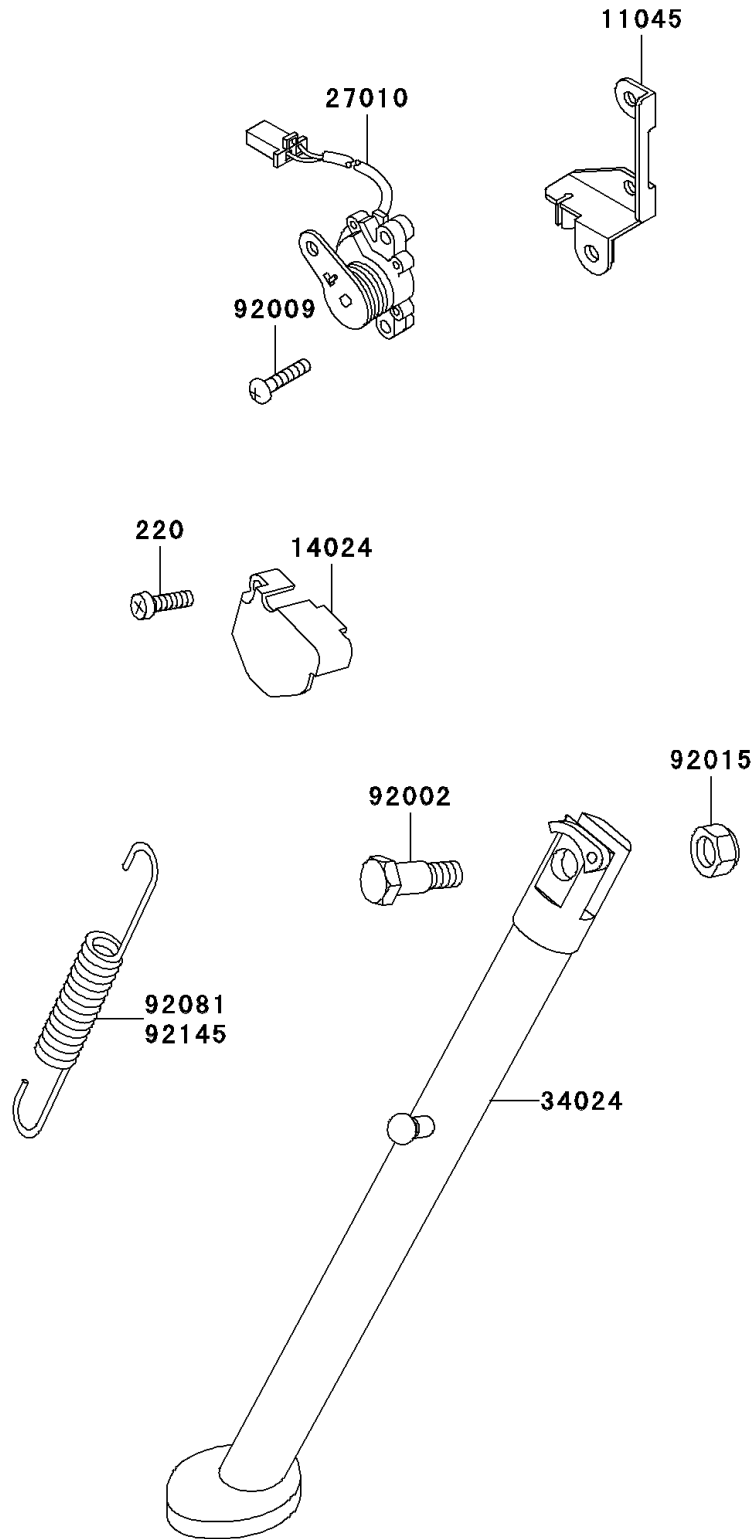

2004 KLR650 PARTS DIAGRAM

Stand(s)

F2190

2004 KLR650 PARTS LIST

Stand(s)

ITEM NAME	PART NUMBER	QUANTITY
SCREW-PAN-CROSS (Ref # 220)	220F0516	1
COVER,SIDE STAND (Ref # 14024)	14024-1474	1
SWITCH,SIDE STAND (Ref # 27010)	27010-1257	1
STAND-SIDE,SILVER NO.25 (Ref # 34024)	34024-1221-CE	1
BOLT,SIDE STAND (Ref # 92002)	92002-1813	1
SCREW,5X25 (Ref # 92009)	92009-1657	2
NUT,LOCK,10MM,BLACK (Ref # 92015)	92015-1188	1
SPRING,SIDE STAND (Ref # 92145)	92145-0127	1
BRACKET,SIDE STAND SWITCH (Ref # 11045)	11045-1364	1