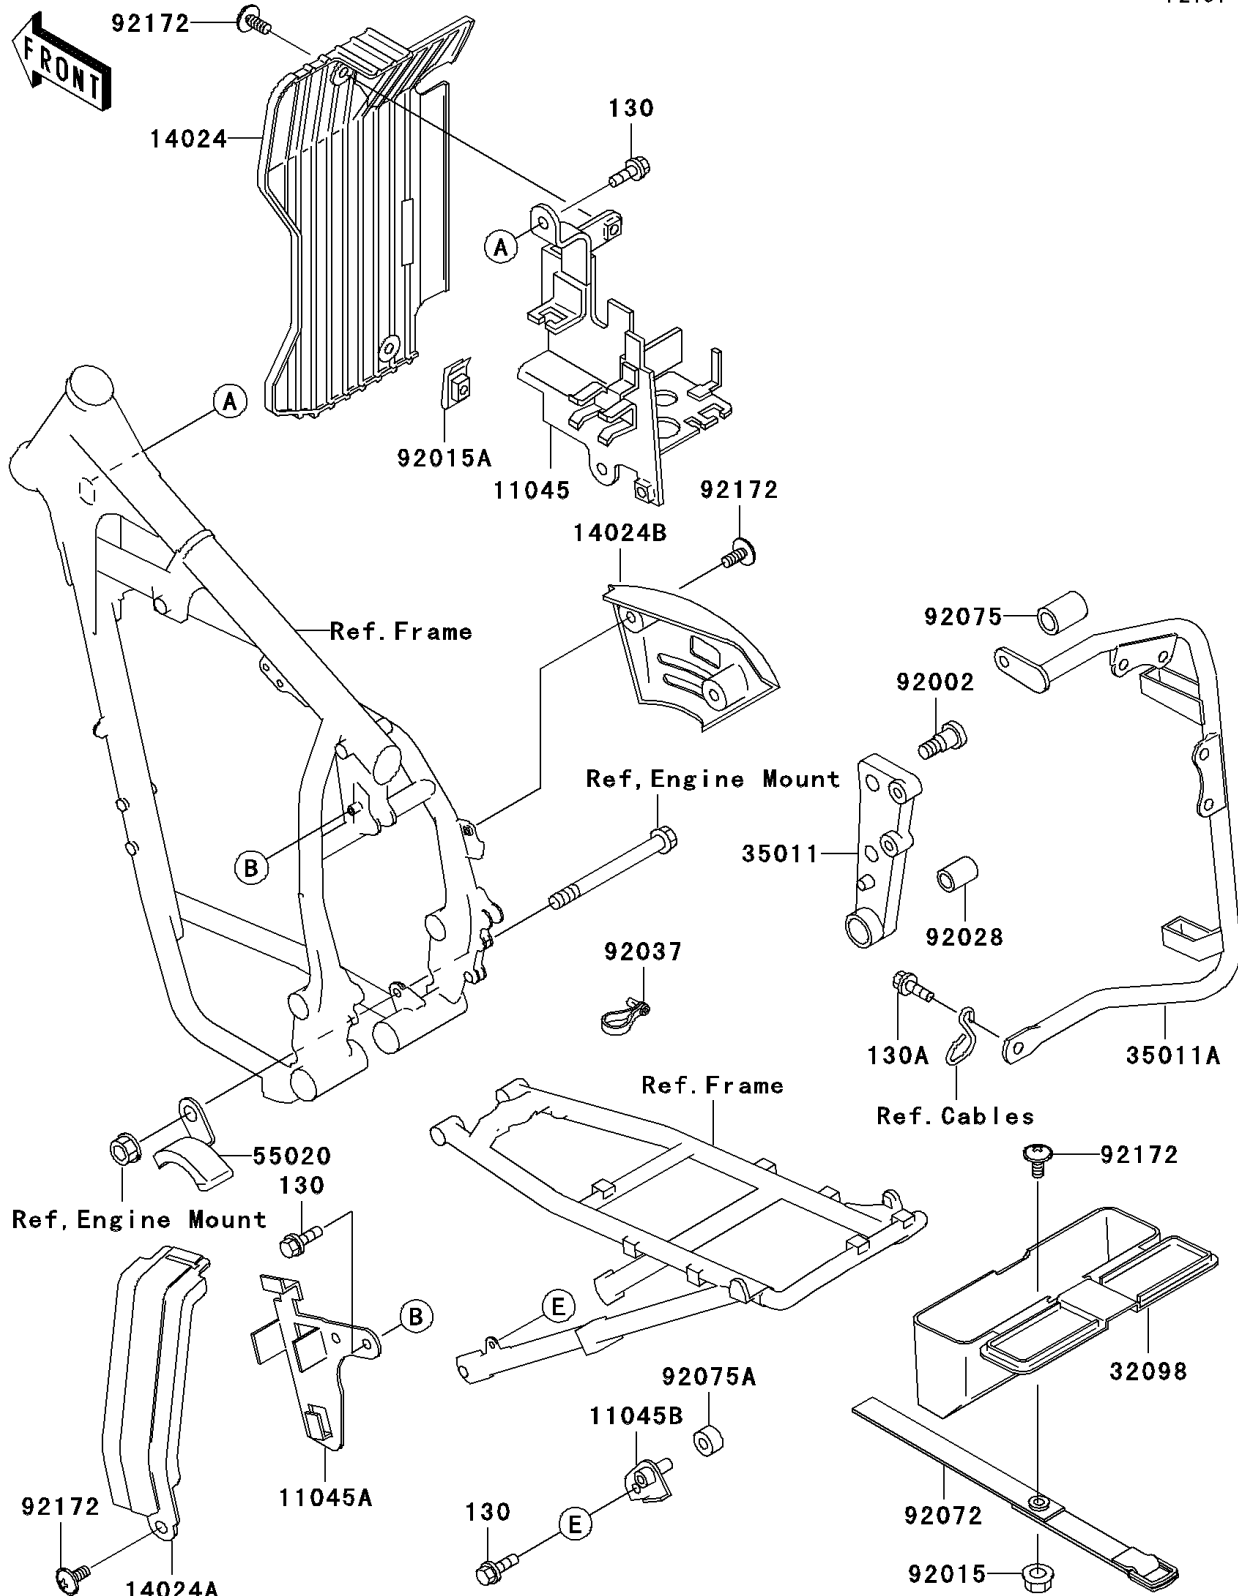

2004 KLR650 PARTS DIAGRAM

Frame Fittings

F2131

2004 KLR650 PARTS LIST

Frame Fittings

ITEM NAME	PART NUMBER	QUANTITY
BOLT-FLANGED (Ref # 130)	130J0612	4
BOLT-FLANGED,6X14,BLACK (Ref # 130A)	130J0614	2
BRACKET,ELECTRIC,RH (Ref # 11045)	11045-1358	1
BRACKET,ELECTRIC,LH (Ref # 11045A)	11045-1359	1
BRACKET (Ref # 11045B)	11045-1360	1
COVER,FRONT RESERVOIR (Ref # 14024)	14024-1372	1
COVER,SIDE STAND SWITCH (Ref # 14024A)	14024-1373	1
COVER,RESERVOIR TANK (Ref # 14024B)	14024-1470	1
CASE-TOOL,F.BLACK (Ref # 32098)	32098-1074-6Z	1
STAY (Ref # 35011)	35011-1327	1
STAY,HORN&RESERVOIR TANK (Ref # 35011A)	35011-1370	1
GUARD,CHAIN (Ref # 55020)	55020-1266	1
BOLT,SOCKET,8X23.5 (Ref # 92002)	92002-1598	2
NUT,FLANGED,6MM,BLACK (Ref # 92015)	92015-1233	1
NUT,6MM (Ref # 92015A)	92015-1602	1
BUSHING (Ref # 92028)	92028-1259	1
CLAMP,SPEED,L=80.5 (Ref # 92037)	92037-1903	1
BAND,TOOL CASE (Ref # 92072)	92072-1219	1
DAMPER (Ref # 92075)	92075-1941	1
DAMPER (Ref # 92075A)	92075-243	1
SCREW,6X14 (Ref # 92172)	92172-0004	7