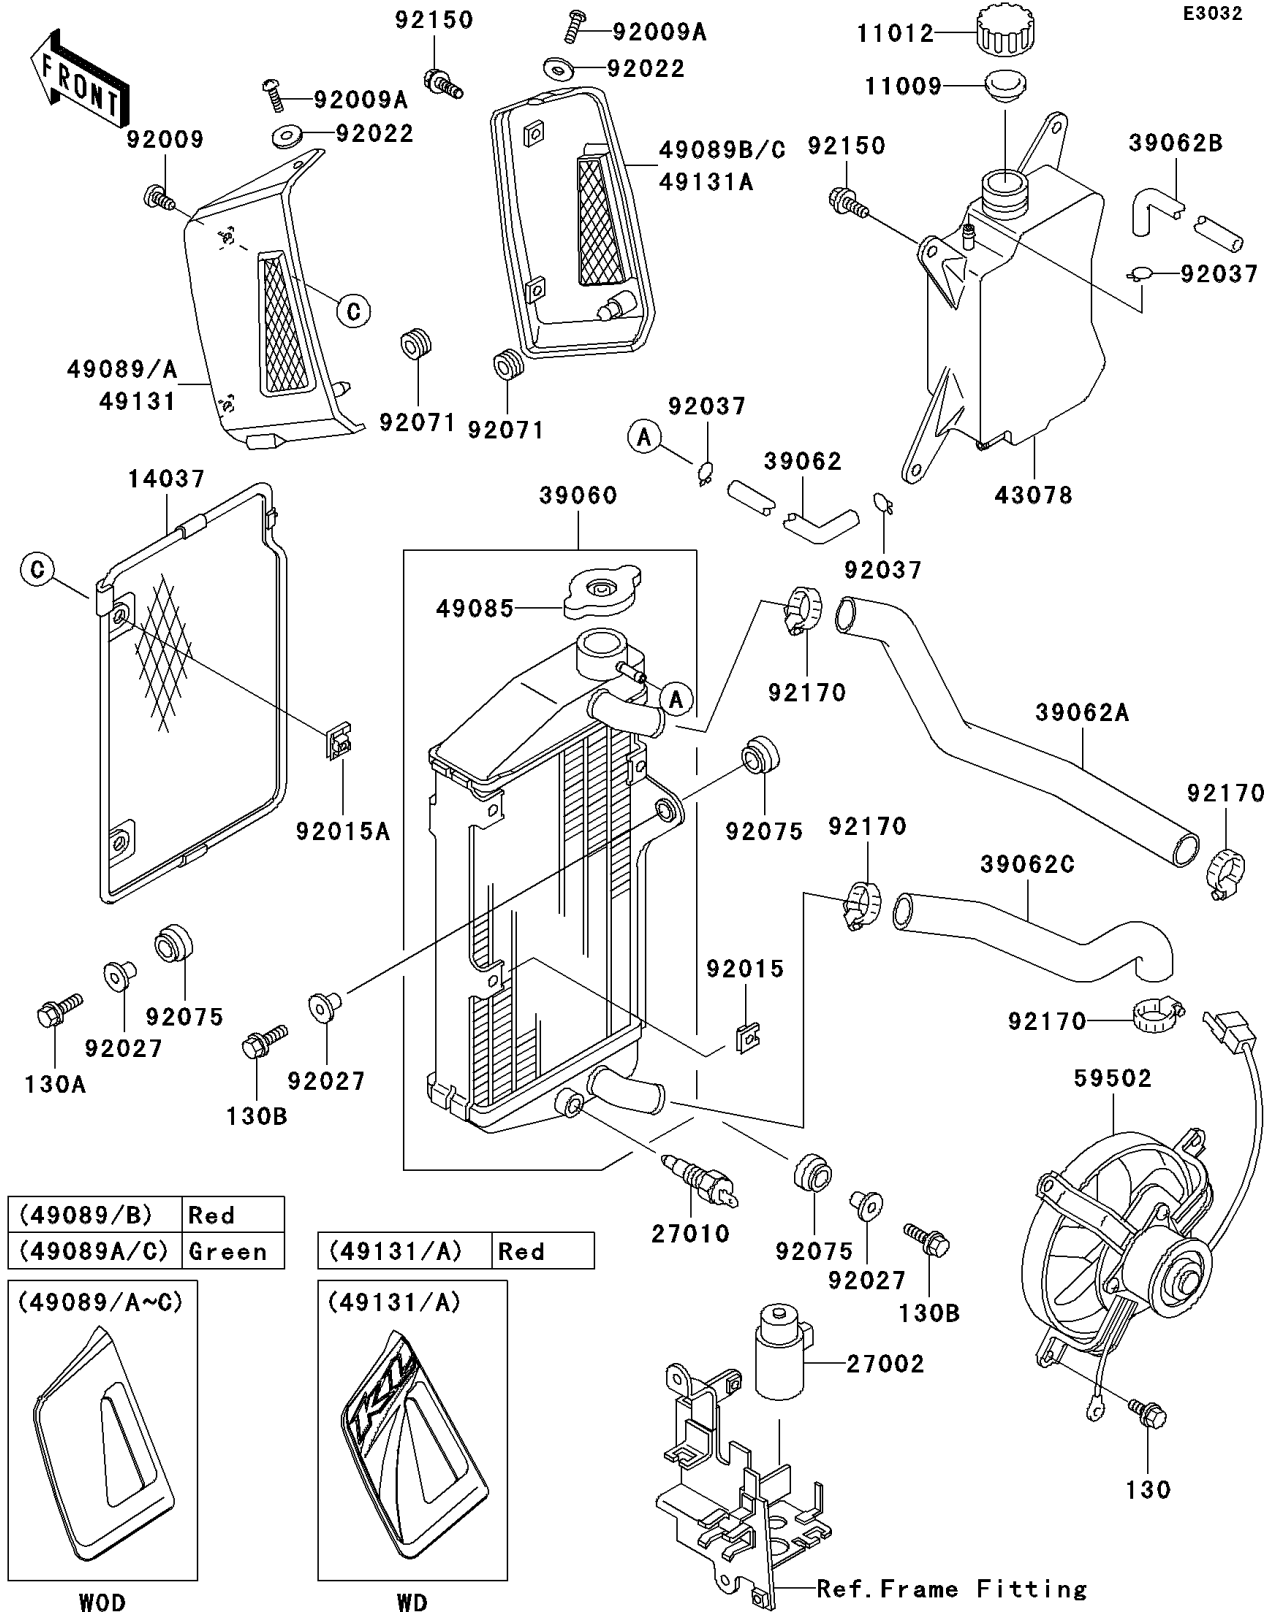

2004 KLR650 PARTS DIAGRAM

Radiator

(49089/B)	Red
(49089A/C)	Green

(49131/A)	Red
-----------	-----

WOD

WD

2004 KLR650 PARTS LIST

Radiator

ITEM NAME	PART NUMBER	QUANTITY
BOLT-FLANGED (Ref # 130)	130L0612	3
BOLT-FLANGED (Ref # 130A)	130L0620	1
BOLT-FLANGED (Ref # 130B)	130L0625	2
GASKET,RESERVOIR TANK CAP (Ref # 11009)	11009-1145	1
CAP (Ref # 11012)	11012-1084	1
SCREEN (Ref # 14037)	14037-1208	1
RELAY-ASSY (Ref # 27002)	27002-1051	1
SWITCH,FAN (Ref # 27010)	27010-1167	1
RADIATOR (Ref # 39060)	39060-1074	1
HOSE-COOLING (Ref # 39062)	39062-1125	1
HOSE-COOLING,HEAD-RADIATOR (Ref # 39062A)	39062-1217	1
HOSE-COOLING,RESERVOIR (Ref # 39062B)	39062-1220	1
HOSE-COOLING,RADIATOR-PUMP (Ref # 39062C)	39062-1243	1
RESERVOIR (Ref # 43078)	43078-1083	1
CAP-ASSY-PRESSURE (Ref # 49085)	49085-1066	1
SHROUD-ENGINE,LH,A.RED (Ref # 49089)	49089-1073-260	1
SHROUD-ENGINE,RH,A.RED (Ref # 49089B)	49089-1074-260	1
FAN-ASSY (Ref # 59502)	59502-1082	1
SCREW,6X12 (Ref # 92009)	92009-1480	2
SCREW,5X14 (Ref # 92009A)	92009-1653	2
NUT (Ref # 92015)	92015-1487	3
NUT,6MM (Ref # 92015A)	92015-1758	2
WASHER,NYLON,5.3X11.5X1.5 (Ref # 92022)	92022-1521	2
COLLAR,L=14.1 (Ref # 92027)	92027-1920	3
CLAMP,TUBE (Ref # 92037)	92037-147	3
GROMMET (Ref # 92071)	92071-056	2
DAMPER (Ref # 92075)	92075-1352	3
BOLT,FLANGED,6X16 (Ref # 92150)	92150-1506	4
CLAMP,COOLING HOSE (Ref # 92170)	92170-1033	4