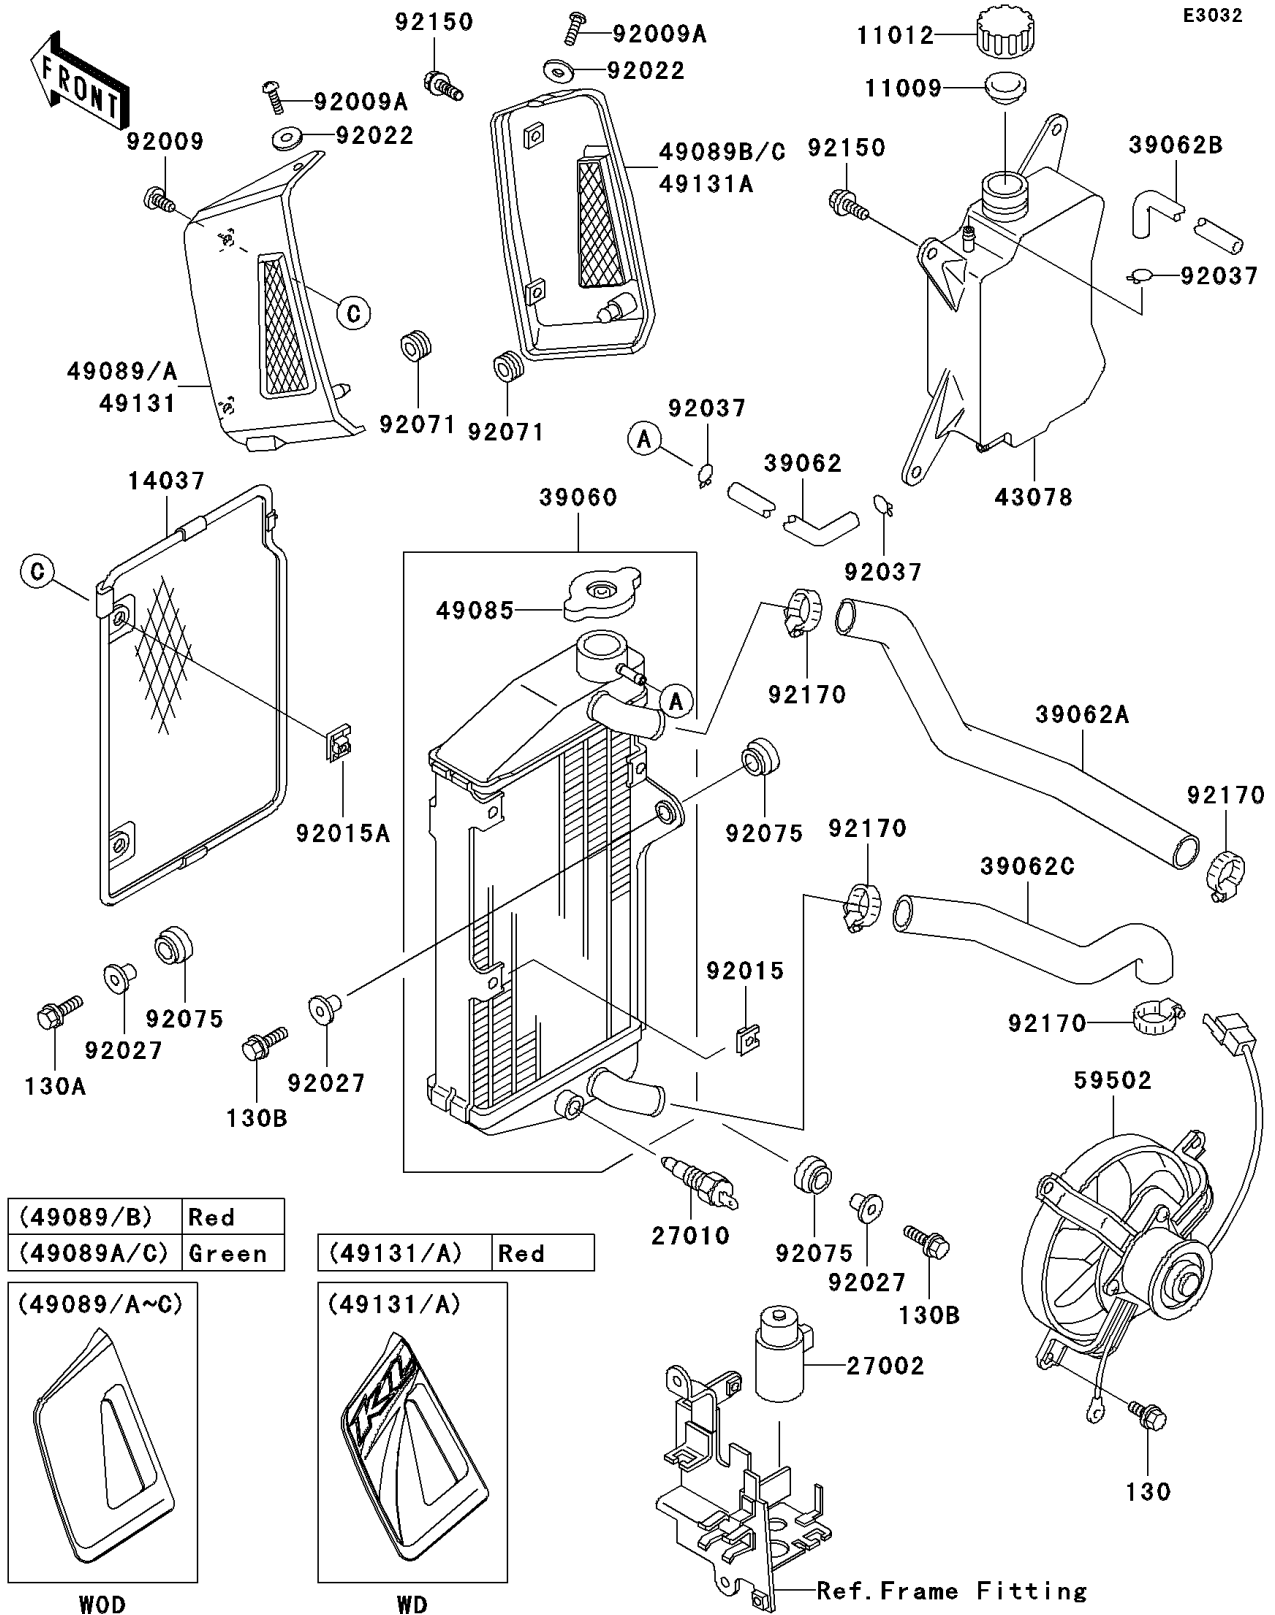

2004 KLR650 PARTS DIAGRAM

Radiator

2004 KLR650 PARTS LIST

Radiator

ITEM NAME	PART NUMBER	QUANTITY
BOLT-FLANGED (Ref # 130)	130L0612	1
BOLT-FLANGED (Ref # 130A)	130L0620	1
BOLT-FLANGED (Ref # 130B)	130L0625	1
GASKET,RESERVOIR TANK CAP (Ref # 11009)	11009-1145	1
CAP (Ref # 11012)	11012-1084	1
SCREEN (Ref # 14037)	14037-1208	1
RELAY-ASSY (Ref # 27002)	27002-1051	1
SWITCH,FAN (Ref # 27010)	27010-1167	1
RADIATOR (Ref # 39060)	39060-1074	1
HOSE-COOLING (Ref # 39062)	39062-1125	1
HOSE-COOLING,HEAD-RADIATOR (Ref # 39062A)	39062-1217	1
HOSE-COOLING,RESERVOIR (Ref # 39062B)	39062-1220	1
HOSE-COOLING,RADIATOR-PUMP (Ref # 39062C)	39062-1243	1
RESERVOIR (Ref # 43078)	43078-1083	1
CAP-ASSY-PRESSURE (Ref # 49085)	49085-1066	1
SHROUD-ENGINE,LH,A.RED (Ref # 49089)	49089-1073-260	1
SHROUD-ENGINE,RH,A.RED (Ref # 49089B)	49089-1074-260	1
FAN-ASSY (Ref # 59502)	59502-1082	1
SCREW,6X12 (Ref # 92009)	92009-1480	1
SCREW,5X14 (Ref # 92009A)	92009-1653	1
NUT (Ref # 92015)	92015-1487	1
NUT,6MM (Ref # 92015A)	92015-1758	1
WASHER,NYLON,5.3X11.5X1.5 (Ref # 92022)	92022-1521	1
COLLAR,L=14.1 (Ref # 92027)	92027-1920	1
CLAMP,TUBE (Ref # 92037)	92037-147	1
GROMMET (Ref # 92071)	92071-056	1
DAMPER (Ref # 92075)	92075-1352	1
BOLT,FLANGED,6X16 (Ref # 92150)	92150-1506	1
CLAMP,COOLING HOSE (Ref # 92170)	92170-1033	1