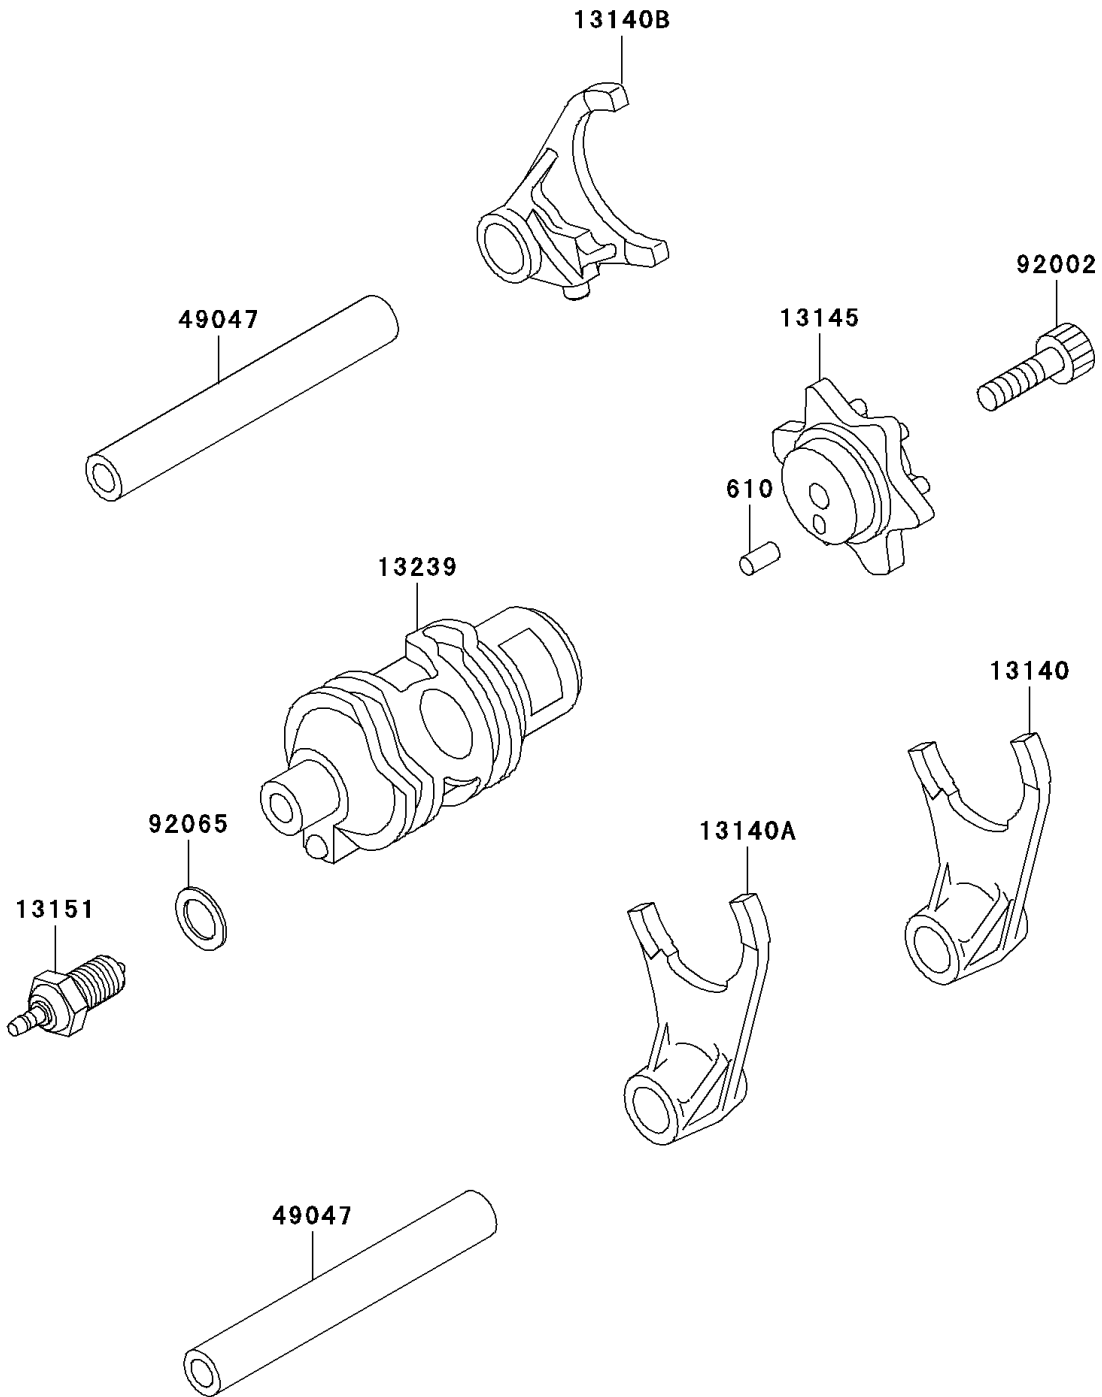

# 2004 KLR650 PARTS DIAGRAM

Gear Change Drum/Shift Fork(s)

E1362

## 2004 KLR650 PARTS LIST

Gear Change Drum/Shift Fork(s)

ITEM NAME	PART NUMBER	QUANTITY
ROLLER,4X10 (Ref # 610)	610A0410	1
FORK-SHIFT,LOW (Ref # 13140)	13140-1023	1
FORK-SHIFT,2ND&3RD (Ref # 13140A)	13140-1024	1
FORK-SHIFT,4TH&TOP,36MM (Ref # 13140B)	13140-1288	1
CAM-CHANGE DRUM (Ref # 13145)	13145-1051	1
SWITCH-COMP,NEUTRAL (Ref # 13151)	13151-1080	1
DRUM-ASSY-CHANGE (Ref # 13239)	13239-1103	1
ROD-SHIFT,L=93.7 (Ref # 49047)	49047-1003	2
BOLT,SOCKET,6X25 (Ref # 92002)	92002-1696	1
GASKET,10.5X16X1 (Ref # 92065)	92065-058	1