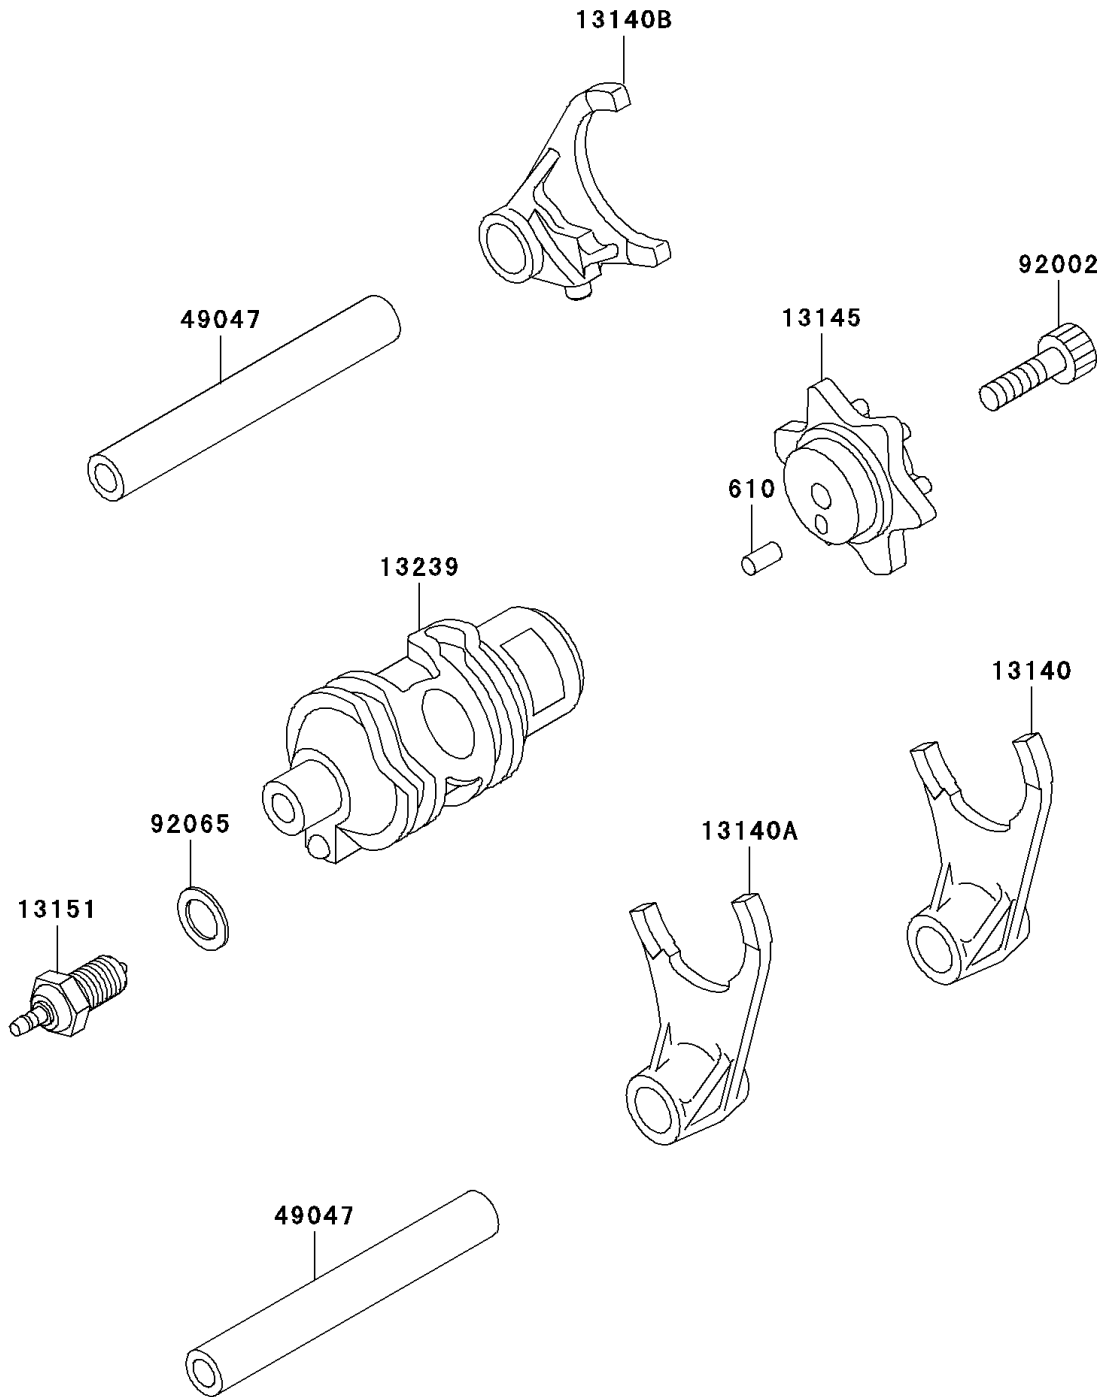

2003 KLR650 PARTS DIAGRAM

Gear Change Drum/Shift Fork(s)

E1362

2003 KLR650 PARTS LIST

Gear Change Drum/Shift Fork(s)

ITEM NAME	PART NUMBER	QUANTITY
ROLLER,4X10 (Ref # 610)	610A0410	1
FORK-SHIFT,LOW (Ref # 13140)	13140-1023	1
FORK-SHIFT,2ND&3RD (Ref # 13140A)	13140-1024	1
FORK-SHIFT,4TH&TOP,36MM (Ref # 13140B)	13140-1288	1
CAM-CHANGE DRUM (Ref # 13145)	13145-1051	1
SWITCH-COMP,NEUTRAL (Ref # 13151)	13151-1080	1
DRUM-ASSY-CHANGE (Ref # 13239)	13239-1103	1
ROD-SHIFT,L=93.7 (Ref # 49047)	49047-1003	2
BOLT,SOCKET,6X25 (Ref # 92002)	92002-1696	1
GASKET,10.5X16X1 (Ref # 92065)	92065-058	1