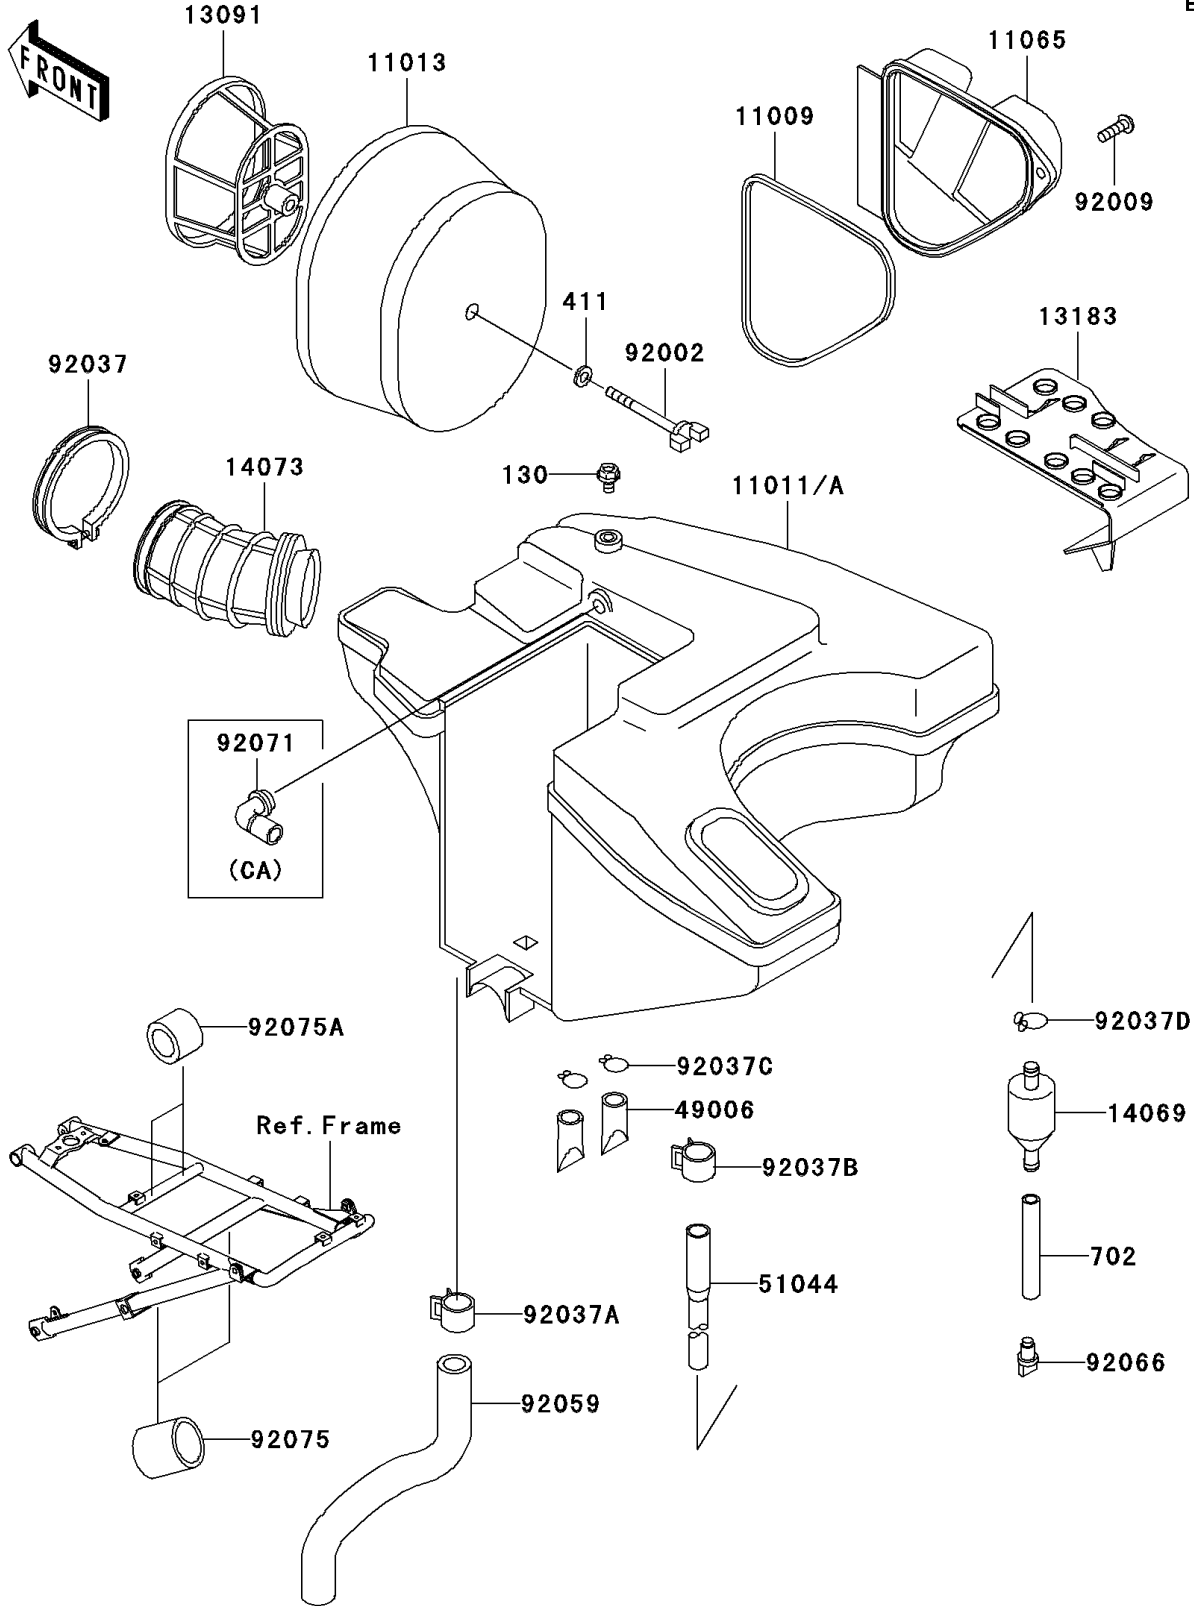

2004 KLR650 PARTS DIAGRAM

Air Cleaner

E1130

2004 KLR650 PARTS LIST

Air Cleaner

ITEM NAME	PART NUMBER	QUANTITY
BOLT-FLANGED,6X10 (Ref # 130)	130G0610	1
WASHER-PLAIN,6MM (Ref # 411)	411E0600	1
TUBE-RUBBER,7X10X70 (Ref # 702)	702A0770	1
GASKET (Ref # 11009)	11009-1649	1
ELEMENT-AIR FILTER (Ref # 11013)	11013-1152	1
CAP,AIR FILTER (Ref # 11065)	11065-1133	1
HOLDER (Ref # 13091)	13091-1473	1
PLATE (Ref # 13183)	13183-1118	1
BREATHER (Ref # 14069)	14069-1051	1
DUCT (Ref # 14073)	14073-1288	1
BOOT (Ref # 49006)	49006-1211	2
TUBE-ASSY,AIR FILTER (Ref # 51044)	51044-1105	1
BOLT (Ref # 92002)	92002-1904	1
SCREW (Ref # 92009)	92009-1460	1
CLAMP (Ref # 92037)	92037-1859	1
CLAMP (Ref # 92037A)	92037-1860	1
CLAMP (Ref # 92037B)	92037-1861	1
CLAMP,14.5MM (Ref # 92037C)	92037-1900	2
CLAMP,TUBE (Ref # 92037D)	92037-1972	1
TUBE (Ref # 92059)	92059-1774	1
PLUG,DRAIN (Ref # 92066)	92066-1211	1
DAMPER,25X31X30 (Ref # 92075)	92075-1906	2
DAMPER,18X27X20 (Ref # 92075A)	92075-1907	2
CASE-AIR FILTER (Ref # 11011)	11011-1457	1
CASE-AIR FILTER (Ref # 11011A)	11011-1458	1
GROMMET,AIR FILTER (Ref # 92071)	92071-1147	1