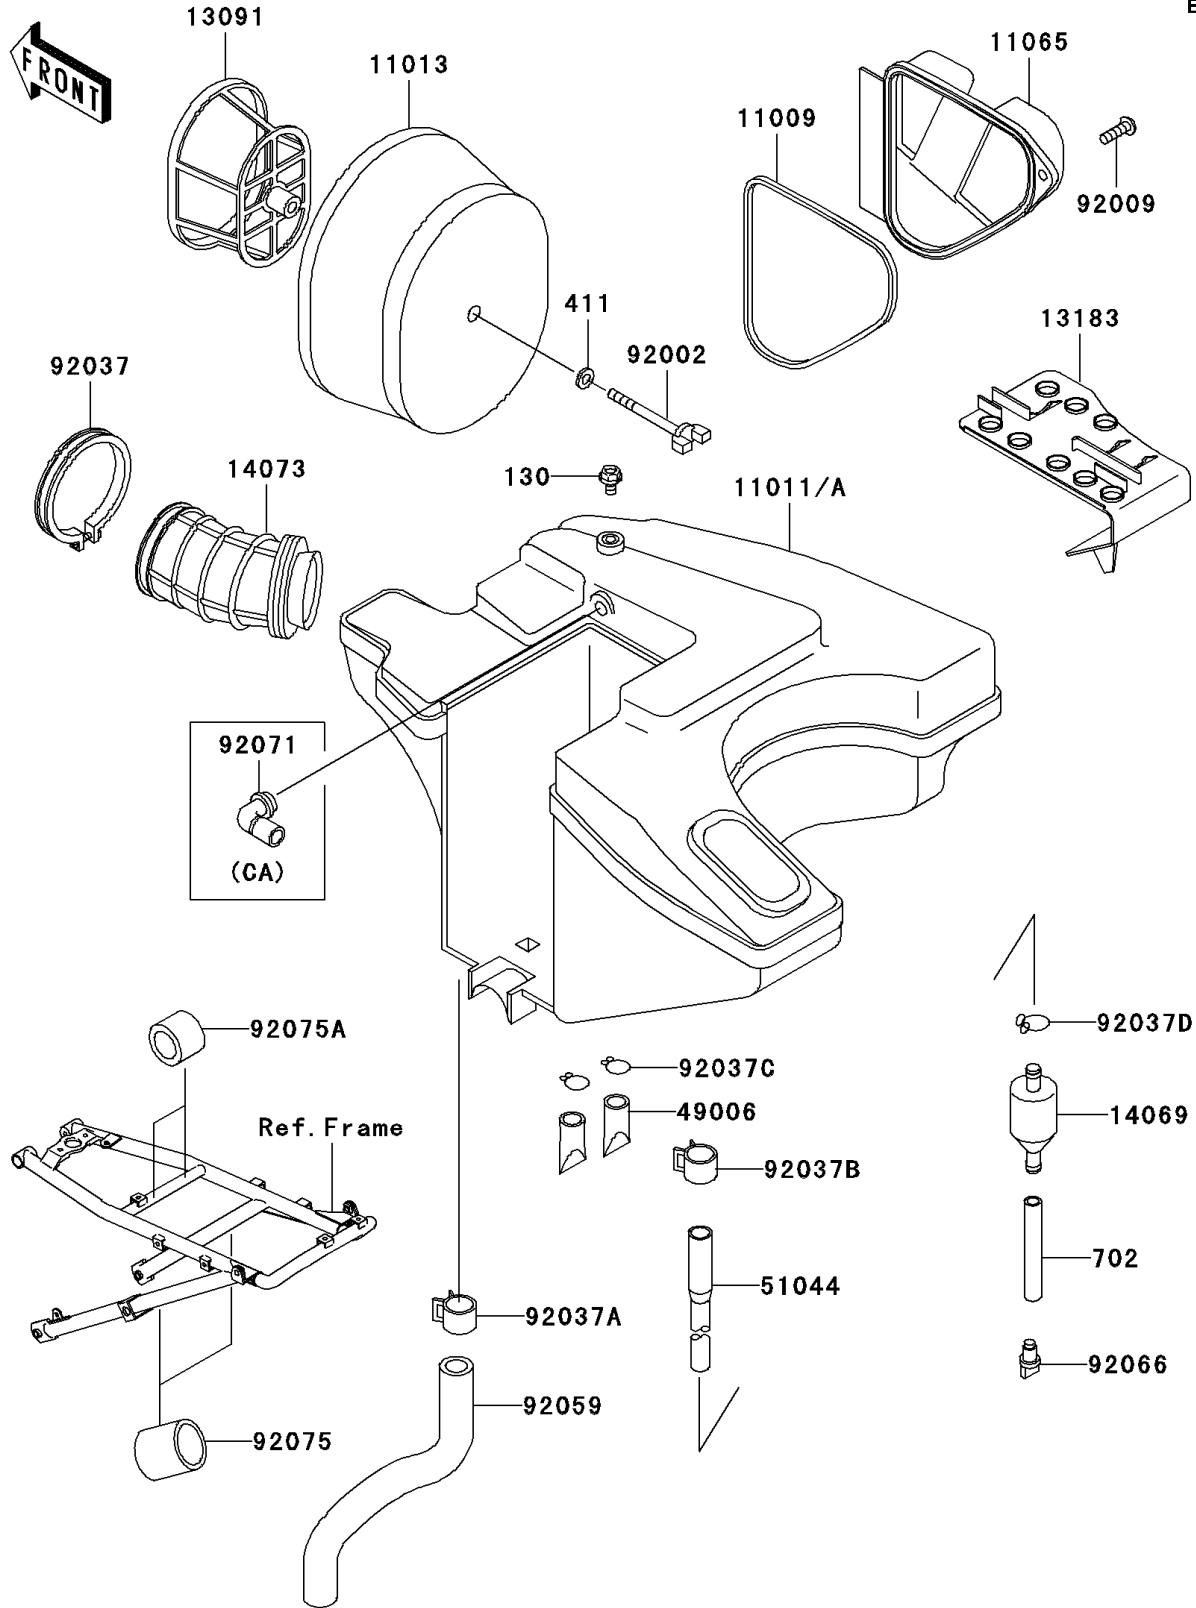

2003 KLR650 PARTS DIAGRAM

Air Cleaner

E1130

2003 KLR650 PARTS LIST

Air Cleaner

ITEM NAME	PART NUMBER	QUANTITY
BOLT-FLANGED,6X10 (Ref # 130)	130G0610	1
WASHER-PLAIN,6MM (Ref # 411)	411E0600	1
TUBE-RUBBER,7X10X70 (Ref # 702)	702A0770	1
GASKET (Ref # 11009)	11009-1649	1
ELEMENT-AIR FILTER (Ref # 11013)	11013-1152	1
CAP,AIR FILTER (Ref # 11065)	11065-1133	1
HOLDER (Ref # 13091)	13091-1473	1
PLATE (Ref # 13183)	13183-1118	1
BREATHER (Ref # 14069)	14069-1051	1
DUCT (Ref # 14073)	14073-1288	1
BOOT (Ref # 49006)	49006-1211	2
TUBE-ASSY,AIR FILTER (Ref # 51044)	51044-1105	1
BOLT (Ref # 92002)	92002-1904	1
SCREW (Ref # 92009)	92009-1460	1
CLAMP (Ref # 92037)	92037-1859	1
CLAMP (Ref # 92037A)	92037-1860	1
CLAMP (Ref # 92037B)	92037-1861	1
CLAMP,14.5MM (Ref # 92037C)	92037-1900	2
CLAMP,TUBE (Ref # 92037D)	92037-1972	1
TUBE (Ref # 92059)	92059-1774	1
PLUG,DRAIN (Ref # 92066)	92066-1211	1
DAMPER,25X31X30 (Ref # 92075)	92075-1906	2
DAMPER,18X27X20 (Ref # 92075A)	92075-1907	2
CASE-AIR FILTER (Ref # 11011)	11011-1457	1
CASE-AIR FILTER (Ref # 11011A)	11011-1458	1
GROMMET,AIR FILTER (Ref # 92071)	92071-1147	1