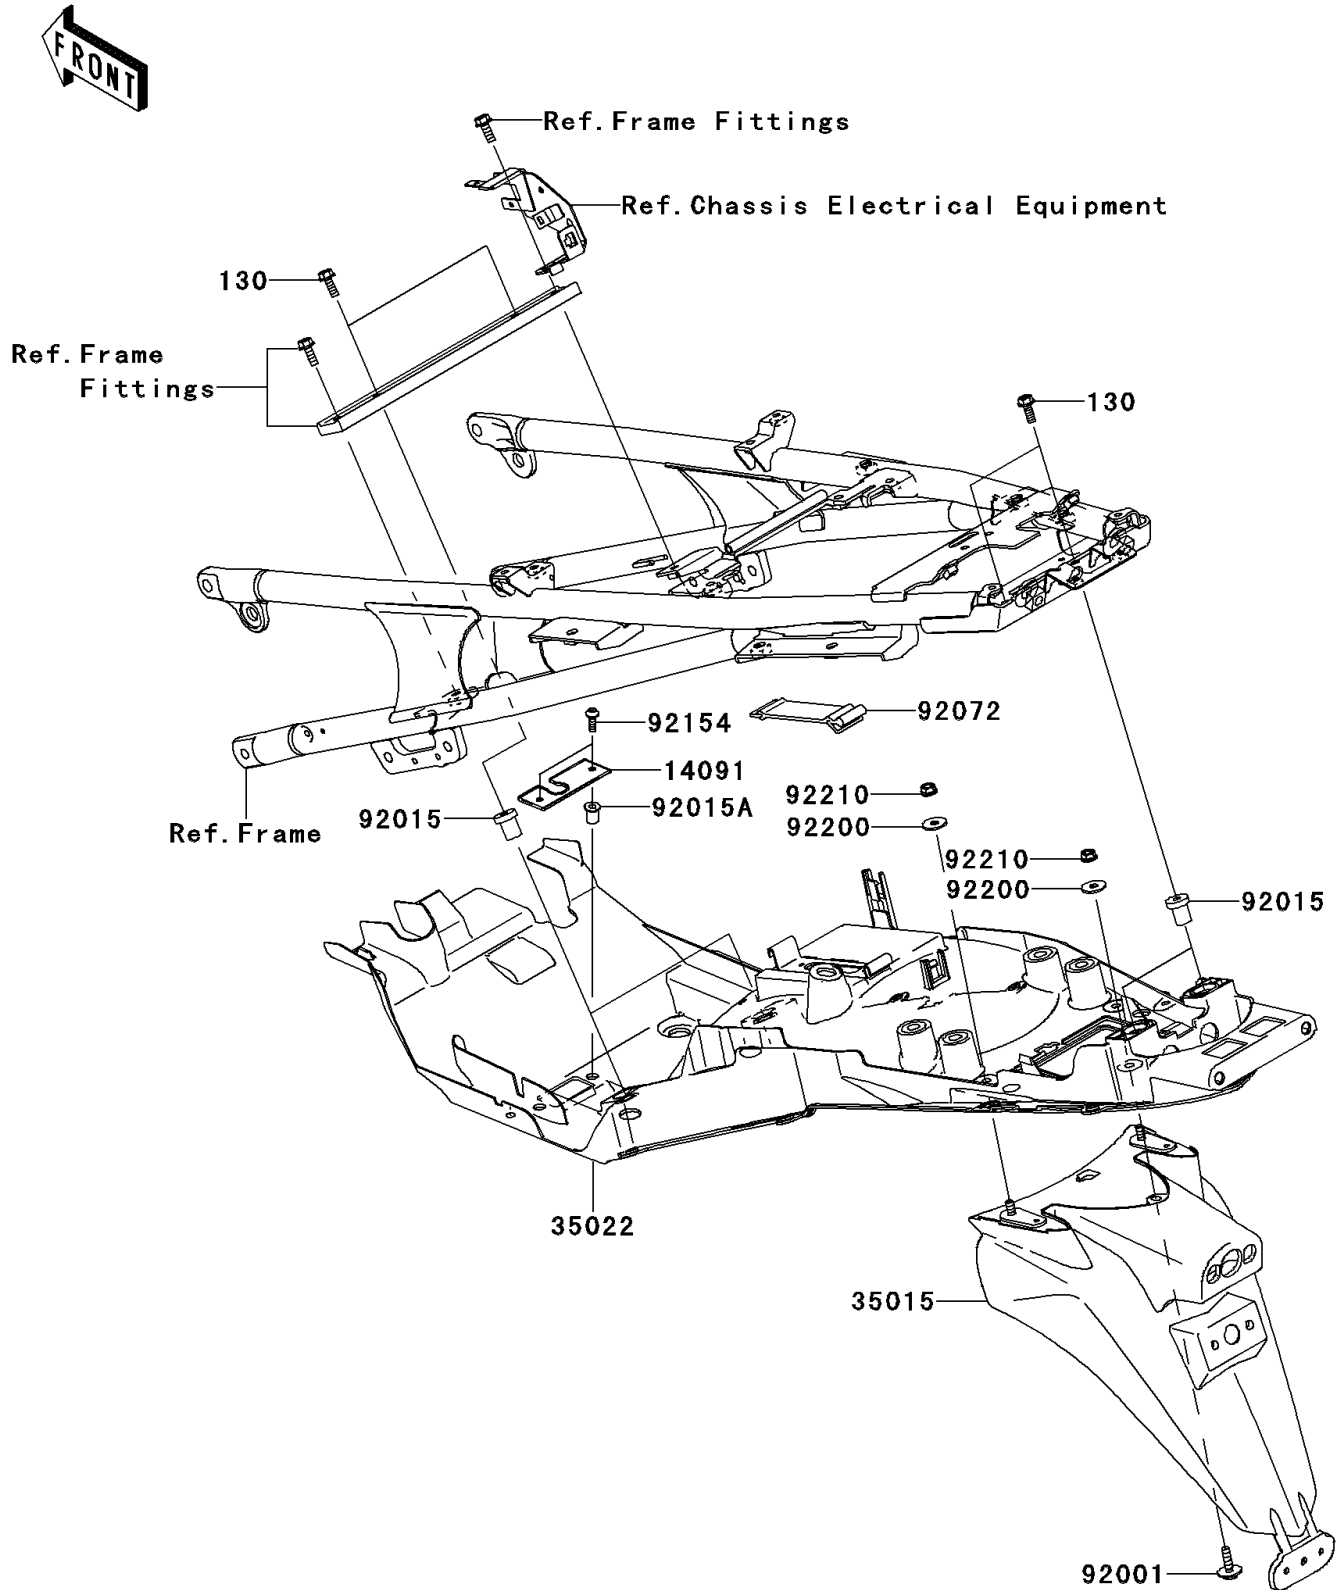

2008 Concours™ 14

PARTS DIAGRAM

Rear Fender(s)

F2172

2008 Concours™ 14

PARTS LIST

Rear Fender(s)

ITEM NAME	PART NUMBER	QUANTITY
BOLT-FLANGED,6X25 (Ref # 130)	130BA0625	4
COVER,REGULATOR HARNESS (Ref # 14091)	14091-0813	1
FLAP-COMP (Ref # 35015)	35015-0015	1
FENDER-COMP-REAR,FR (Ref # 35022)	35022-0048	1
BOLT,UPSET-WP,6X22 (Ref # 92001)	92001-1774	1
NUT,RUBBER,6MM (Ref # 92015)	92015-1692	4
NUT,WELL,5MM (Ref # 92015A)	92015-1757	2
BAND (Ref # 92072)	92072-1044	1
BOLT,SOCKET,5X16 (Ref # 92154)	92154-0209	2
WASHER,6.5X20X1.6 (Ref # 92200)	92200-0283	3
NUT,LOCK,FLANGED,6MM (Ref # 92210)	92210-0303	3