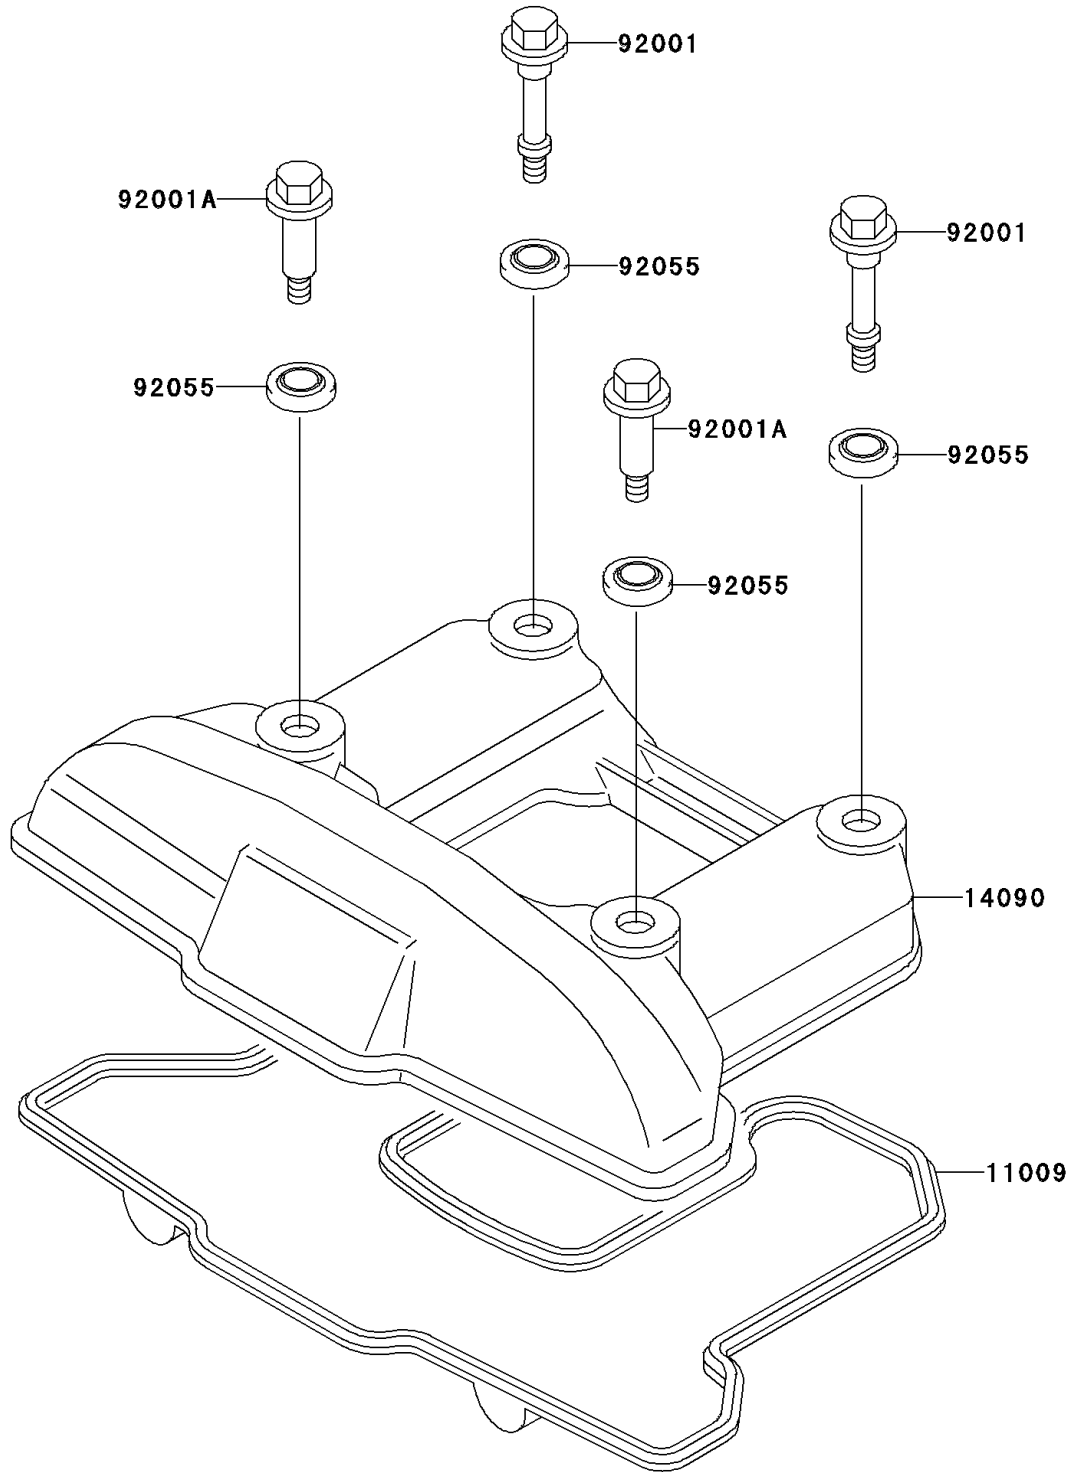

2004 KLR650 PARTS DIAGRAM

Cylinder Head Cover

E1112

2004 KLR650 PARTS LIST

Cylinder Head Cover

ITEM NAME	PART NUMBER	QUANTITY
GASKET,HEAD COVER (Ref # 11009)	11009-1365	1
COVER,HEAD (Ref # 14090)	14090-1529	1
BOLT,L=46.5 (Ref # 92001)	92001-1853	2
BOLT,L=34.5 (Ref # 92001A)	92001-1854	2
RING-O,HEAD COVER BOLT (Ref # 92055)	92055-1352	4