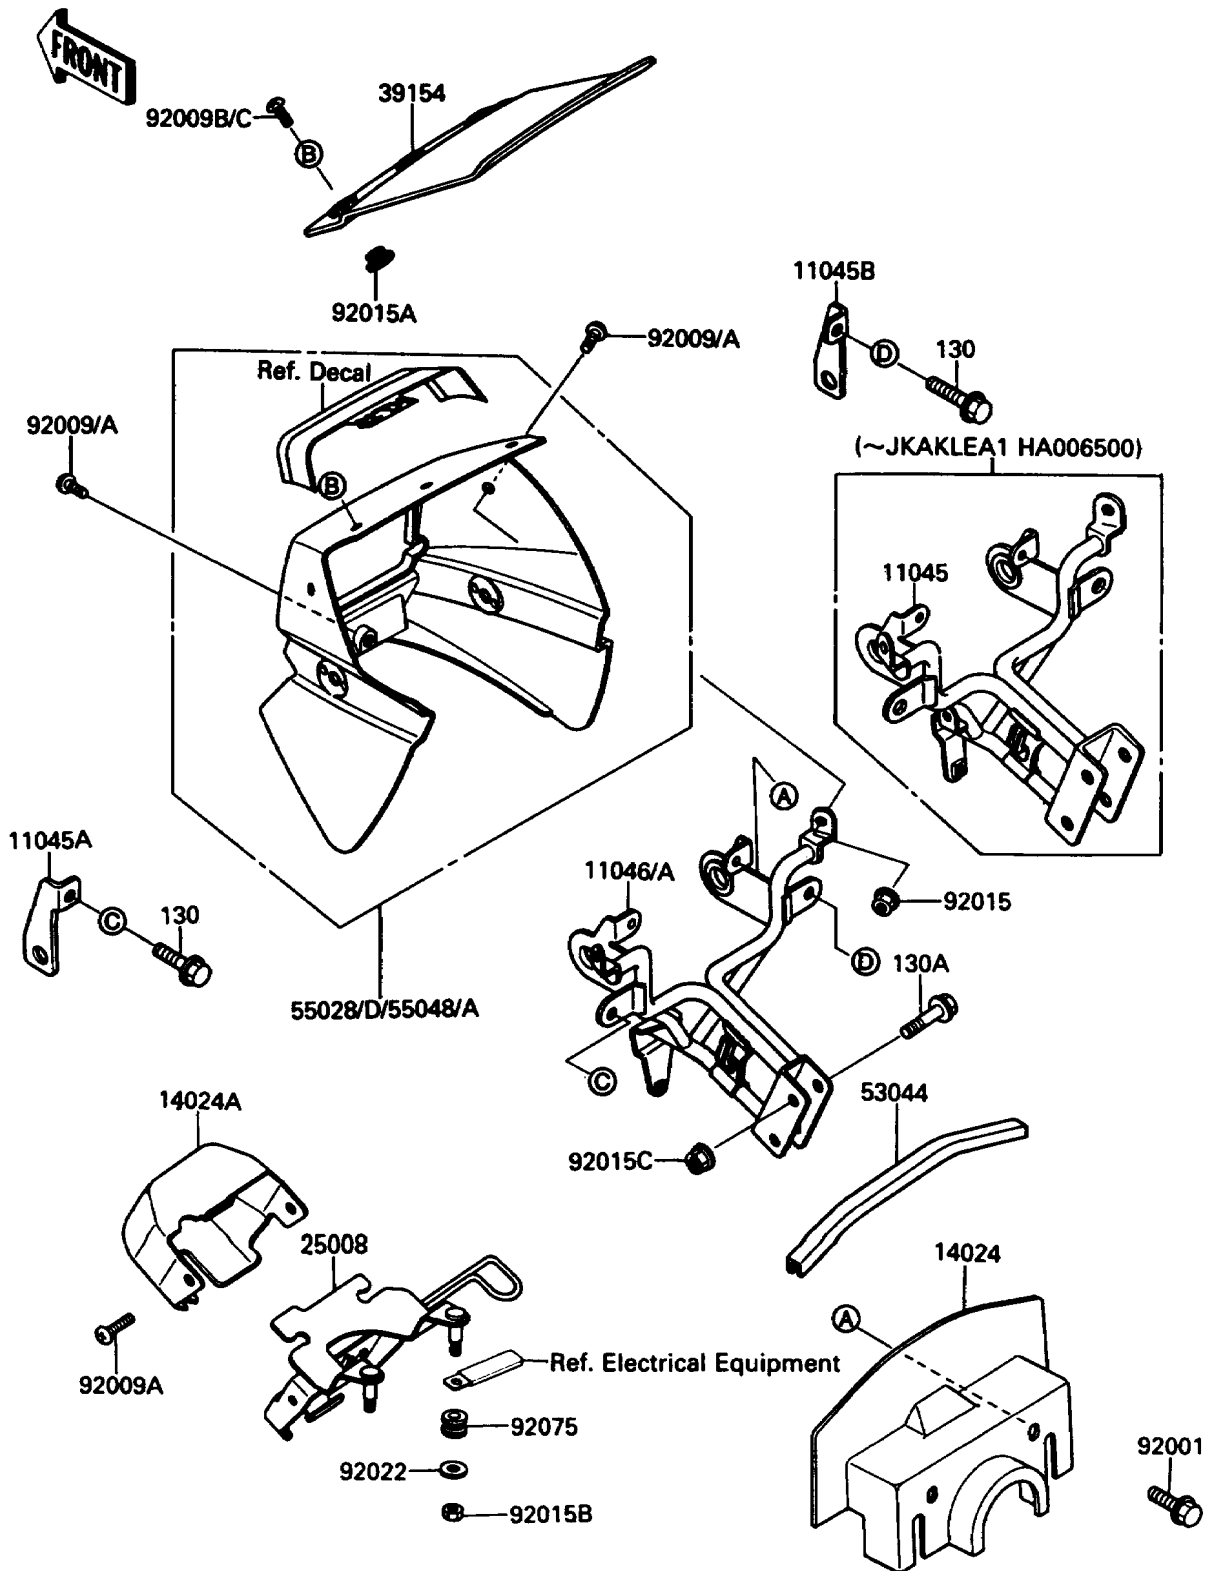

1989 KLR650 PARTS DIAGRAM

Cowling

F2871

1989 KLR650 PARTS LIST

Cowling

ITEM NAME	PART NUMBER	QUANTITY
BRACKET,SIGNAL LAMP,LH (Ref # 11045A)	11045-1798	1
BRACKET,SIGNAL LAMP,RH (Ref # 11045B)	11045-1799	1
BRACKET,COWLING (Ref # 11046)	11046-1036	1
COVER,COWLING,INNER (Ref # 14024)	14024-1366	1
COVER,HARNESS COUPLER (Ref # 14024A)	14024-1471	1
BRACKET-METER (Ref # 25008)	25008-1137	1
WINDSHIELD (Ref # 39154)	39154-1065	1
TRIM,COWLING COVER (Ref # 53044)	53044-1106	1
COWLING.,UPP,B.BLUE (Ref # 55048)	55048-5078-6K	1
BOLT,6X14,BLACK (Ref # 92001)	92001-1847	2
SCREW,6X14,WHITE (Ref # 92009)	92009-1287	3
SCREW,6X14,BLACK (Ref # 92009A)	92009-1308	5
SCREW,5X14,WHITE (Ref # 92009B)	92009-1366	3
SCREW,5X14,BLACK (Ref # 92009C)	92009-1383	3
NUT,FLANGED,6MM (Ref # 92015)	92015-1193	2
NUT,5MM,COWLING (Ref # 92015A)	92015-1343	3
NUT,6MM (Ref # 92015B)	92015-1391	2
NUT,8MM (Ref # 92015C)	92015-1406	2
WASHER,6.5X20X1.6 (Ref # 92022)	92022-1557	2
DAMPER (Ref # 92075)	92075-024	2
BOLT-FLANGED,6X12 (Ref # 130)	130C0612	2
BOLT-FLANGED,8X25 (Ref # 130A)	130G0825	2