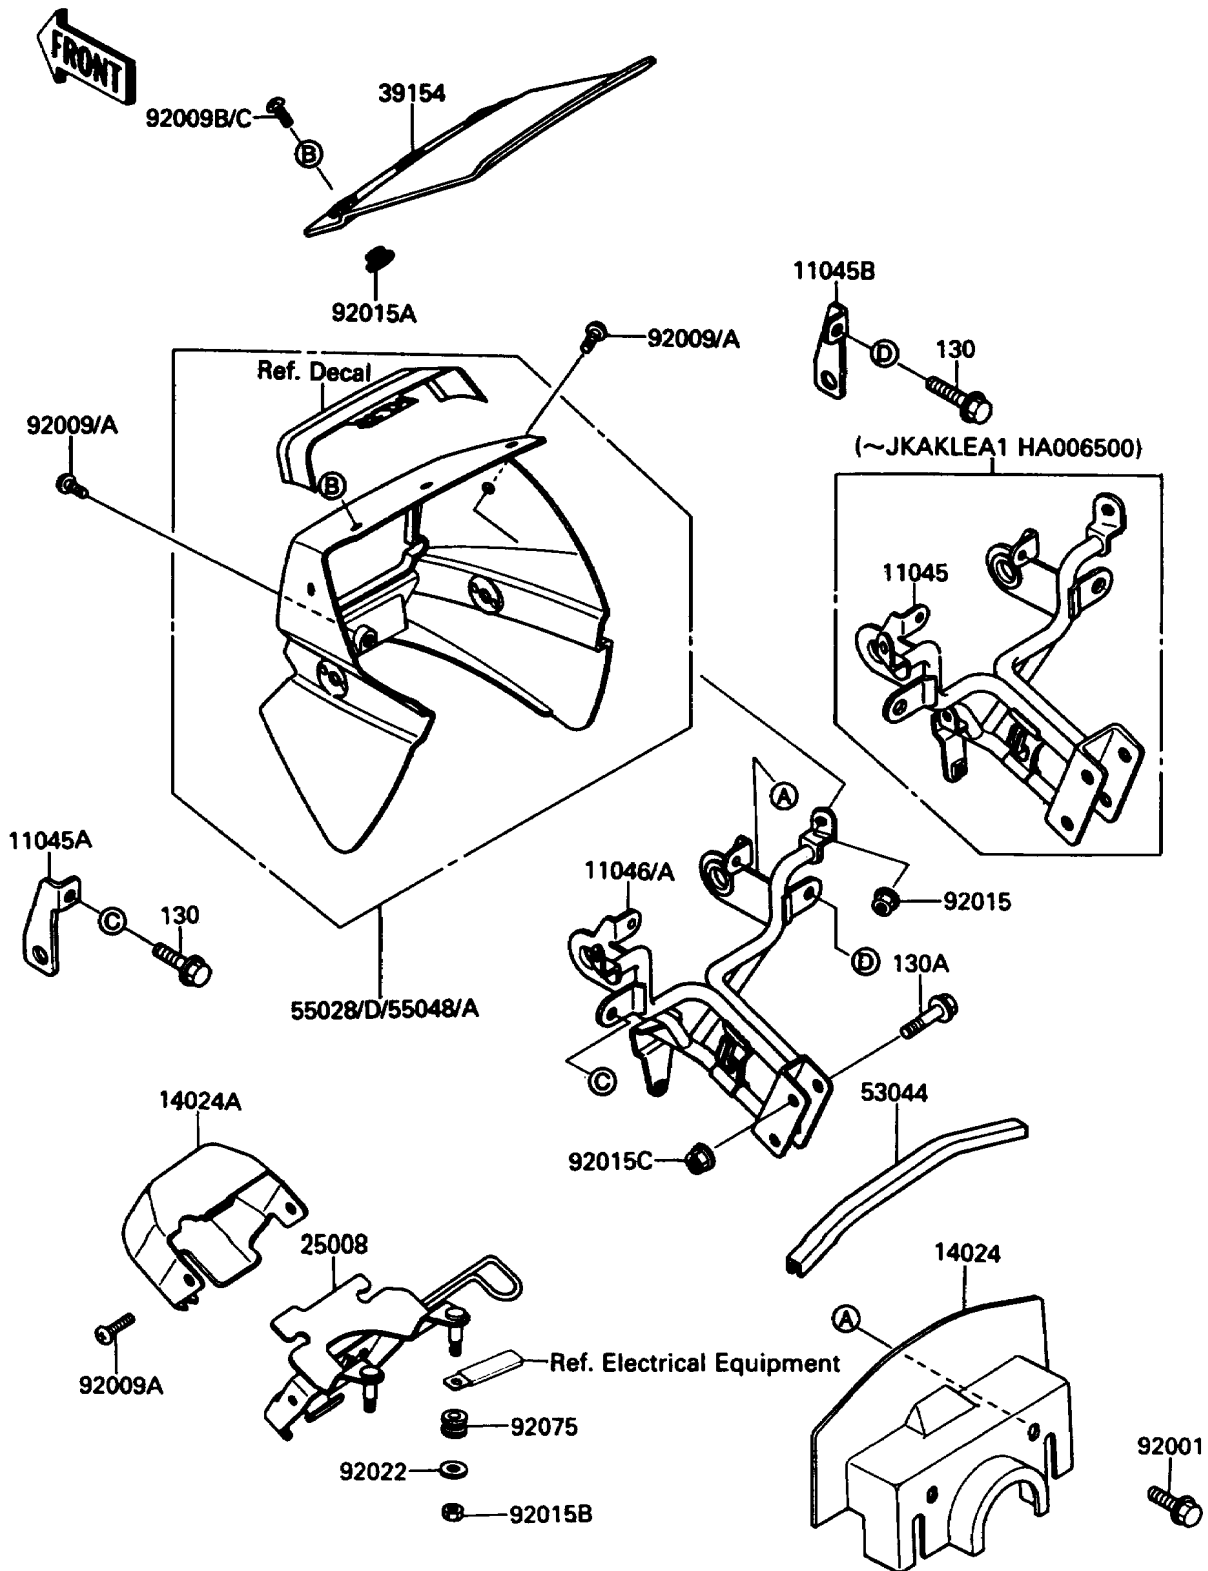

1988 KLR®650 PARTS DIAGRAM

Cowling

F2871

1988 KLR®650 PARTS LIST

Cowling

ITEM NAME	PART NUMBER	QUANTITY
BRACKET,SIGNAL LAMP,LH (Ref # 11045A)	11045-1798	1
BRACKET,SIGNAL LAMP,RH (Ref # 11045B)	11045-1799	1
BRACKET,COWLING (Ref # 11046)	11046-1036	1
COVER,COWLING,INNER (Ref # 14024)	14024-1366	1
COVER,HARNESS COUPLER (Ref # 14024A)	14024-1471	1
BRACKET-METER (Ref # 25008)	25008-1137	1
WINDSHIELD (Ref # 39154)	39154-1065	1
TRIM,COWLING COVER (Ref # 53044)	53044-1106	1
COWLING,UPP,B.BLUE (Ref # 55028D)	55028-5401-6K	1
BOLT,6X14,BLACK (Ref # 92001)	92001-1847	1
SCREW,6X14,WHITE (Ref # 92009)	92009-1287	1
SCREW,6X14,BLACK (Ref # 92009A)	92009-1308	1
SCREW,5X14,WHITE (Ref # 92009B)	92009-1366	1
SCREW,5X14,BLACK (Ref # 92009C)	92009-1383	1
NUT,FLANGED,6MM (Ref # 92015)	92015-1193	1
NUT,5MM,COWLING (Ref # 92015A)	92015-1343	1
NUT,6MM (Ref # 92015B)	92015-1391	1
NUT,8MM (Ref # 92015C)	92015-1406	1
WASHER,6.5X20X1.6 (Ref # 92022)	92022-1557	1
DAMPER (Ref # 92075)	92075-024	1
BOLT-FLANGED,6X12 (Ref # 130)	130C0612	1
BOLT-FLANGED,8X25 (Ref # 130A)	130G0825	1