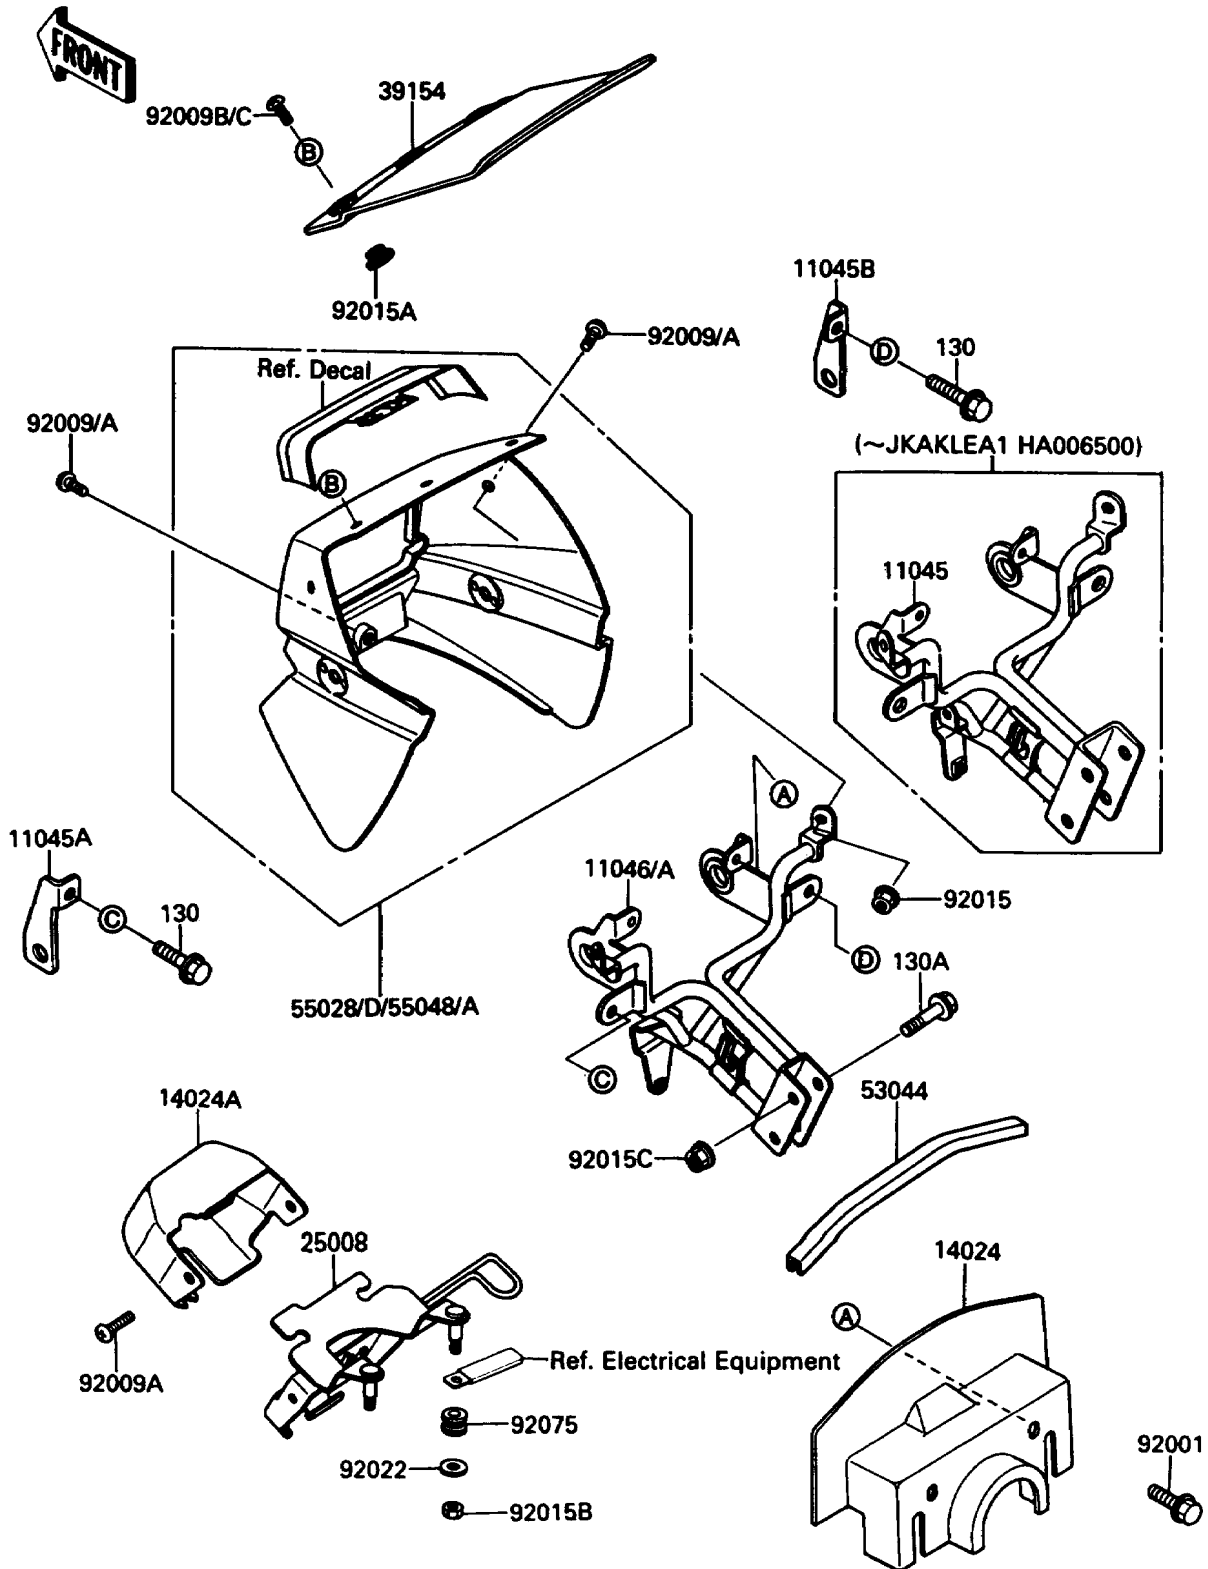

1987 KLR® 650 PARTS DIAGRAM

Cowling

F2871

1987 KLR® 650 PARTS LIST

Cowling

ITEM NAME	PART NUMBER	QUANTITY
BRACKET,COWLING (Ref # 11045)	11045-1623	1
BRACKET,SIGNAL LAMP,LH (Ref # 11045A)	11045-1798	1
BRACKET,SIGNAL LAMP,RH (Ref # 11045B)	11045-1799	1
BRACKET,COWLING (Ref # 11046A)	11046-1036	1
COVER,COWLING,INNER (Ref # 14024)	14024-1366	1
COVER,HARNESS COUPLER (Ref # 14024A)	14024-1471	1
BRACKET-METER (Ref # 25008)	25008-1137	1
WINDSHIELD (Ref # 39154)	39154-1065	1
TRIM,COWLING COVER (Ref # 53044)	53044-1106	1
COWLING,UPP,P.WHITE (Ref # 55028)	55028-5312-6F	1
BOLT,6X14,BLACK (Ref # 92001)	92001-1847	2
SCREW,6X14,WHITE (Ref # 92009)	92009-1287	3
SCREW,6X14,BLACK (Ref # 92009A)	92009-1308	5
SCREW,5X14,WHITE (Ref # 92009B)	92009-1366	3
SCREW,5X14,BLACK (Ref # 92009C)	92009-1383	3
NUT,FLANGED,6MM (Ref # 92015)	92015-1193	2
NUT,5MM,COWLING (Ref # 92015A)	92015-1343	3
NUT,6MM (Ref # 92015B)	92015-1391	2
NUT,8MM (Ref # 92015C)	92015-1406	2
WASHER,6.5X20X1.6 (Ref # 92022)	92022-1557	2
DAMPER (Ref # 92075)	92075-024	2
BOLT-FLANGED,6X12 (Ref # 130)	130C0612	2
BOLT-FLANGED,8X25 (Ref # 130A)	130G0825	2