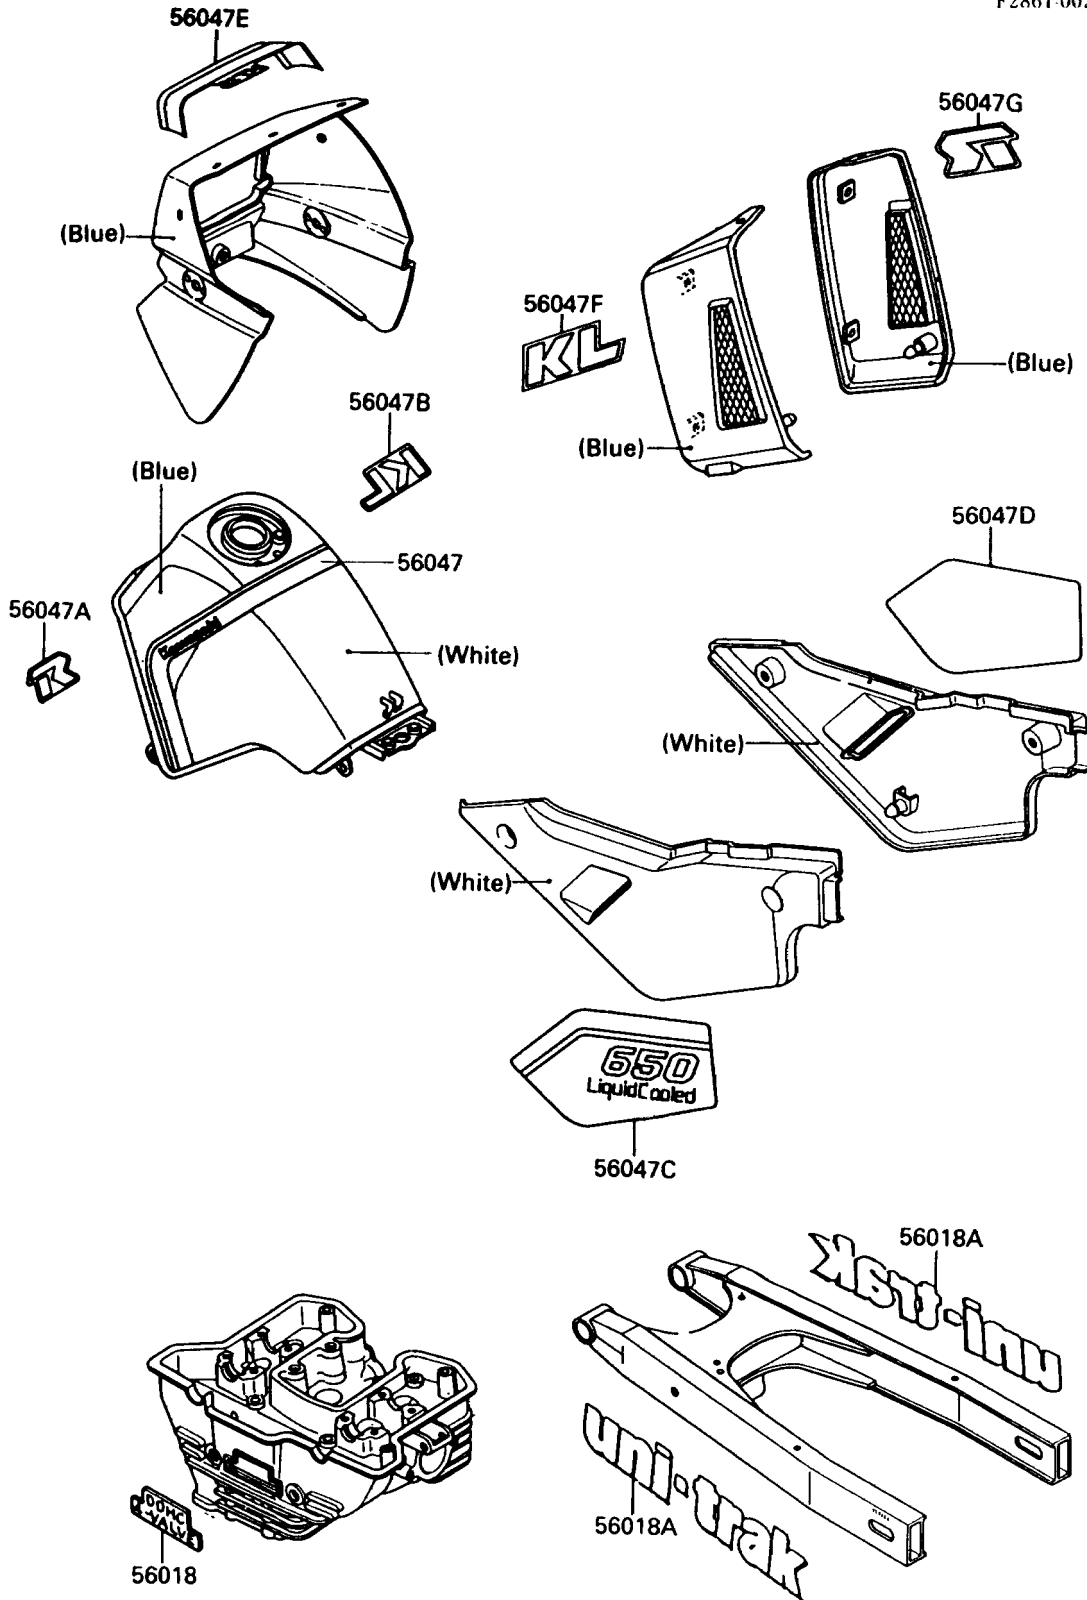

1988 KLR®650 PARTS DIAGRAM

Decal(Blue/White)(KL650-A2)

F2861-0025

1988 KLR®650 PARTS LIST

Decal(Blue/White)(KL650-A2)

ITEM NAME	PART NUMBER	QUANTITY
MARK,CYLINDER HEAD (Ref # 56018)	56018-1483	1
MARK,SWING ARM,UNI-TRAK (Ref # 56018A)	56018-1904	1
PATTERN,FUEL TANK (Ref # 56047)	56047-1863	1
PATTERN,FUEL TANK,LH (Ref # 56047A)	56047-1864	1
PATTERN,FUEL TANK,RH (Ref # 56047B)	56047-1865	1
PATTERN,SIDE COVER,LH,FOR WHIT (Ref # 56047C)	56047-1866	1
PATTERN,SIDE COVER,RH,FOT WHIT (Ref # 56047D)	56047-1867	1
PATTERN,COWLING,FOR WHITE (Ref # 56047E)	56047-1868	1
PATTERN,SHROUD,LH,FOR WHITE (Ref # 56047F)	56047-1869	1
PATTERN,SHROUD,RH,FOR WHITE (Ref # 56047G)	56047-1870	1