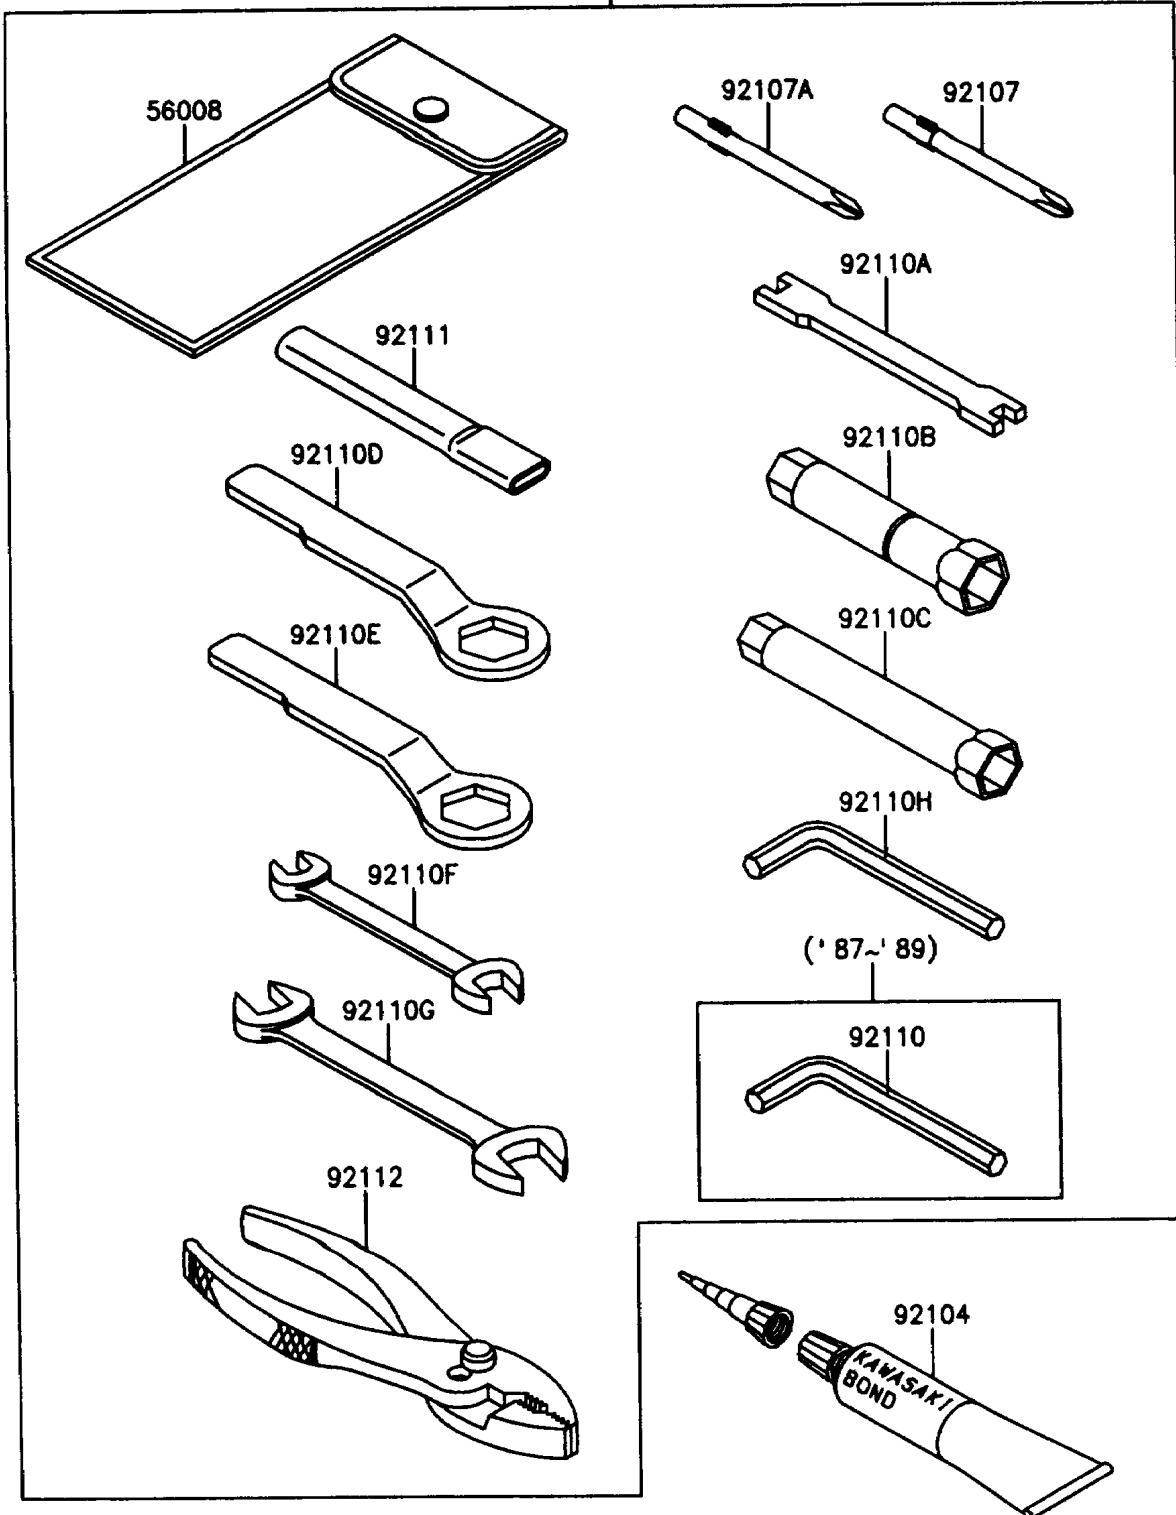

1988 KLR®650 PARTS DIAGRAM

Tool

F281U

56007/A

1988 KLR®650 PARTS LIST

Tool

ITEM NAME	PART NUMBER	QUANTITY
TOOLKIT (Ref # 56007)	56007-1318	1
BAG,TOOL (Ref # 56008)	56008-1019	1
GASKET-LIQUID,TUBE,100G,SILVER (Ref # 92104)	92104-002	1
TOOL-DRIVER,#3PHILLIPS (Ref # 92107)	92107-005	1
TOOL-DRIVER,#2PHILLIPS (Ref # 92107A)	92107-1053	1
TOOL-WRENCH,ALLEN,5MM (Ref # 92110)	92110-1015	1
TOOL-WRENCH,SPOKE (Ref # 92110A)	92110-1016	1
TOOL-WRENCH,BOX,18MM (Ref # 92110B)	92110-1111	1
TOOL-WRENCH,BOX,12MM (Ref # 92110C)	92110-1131	1
TOOL-WRENCH,BOX END,24MM (Ref # 92110D)	92110-1150	1
TOOL-WRENCH,BOX END,19MM (Ref # 92110E)	92110-1151	1
TOOL-WRENCH,OPEN END,10X12 (Ref # 92110F)	92110-1152	1
TOOL-WRENCH,OPEN END,14X17 (Ref # 92110G)	92110-1153	1
TOOL-WRENCH,ALLEN,6MM (Ref # 92110H)	92127-003	1
TOOL-BAR,BOX END WRENCH (Ref # 92111)	92111-1051	1
TOOL-PLIERS (Ref # 92112)	92112-003	1