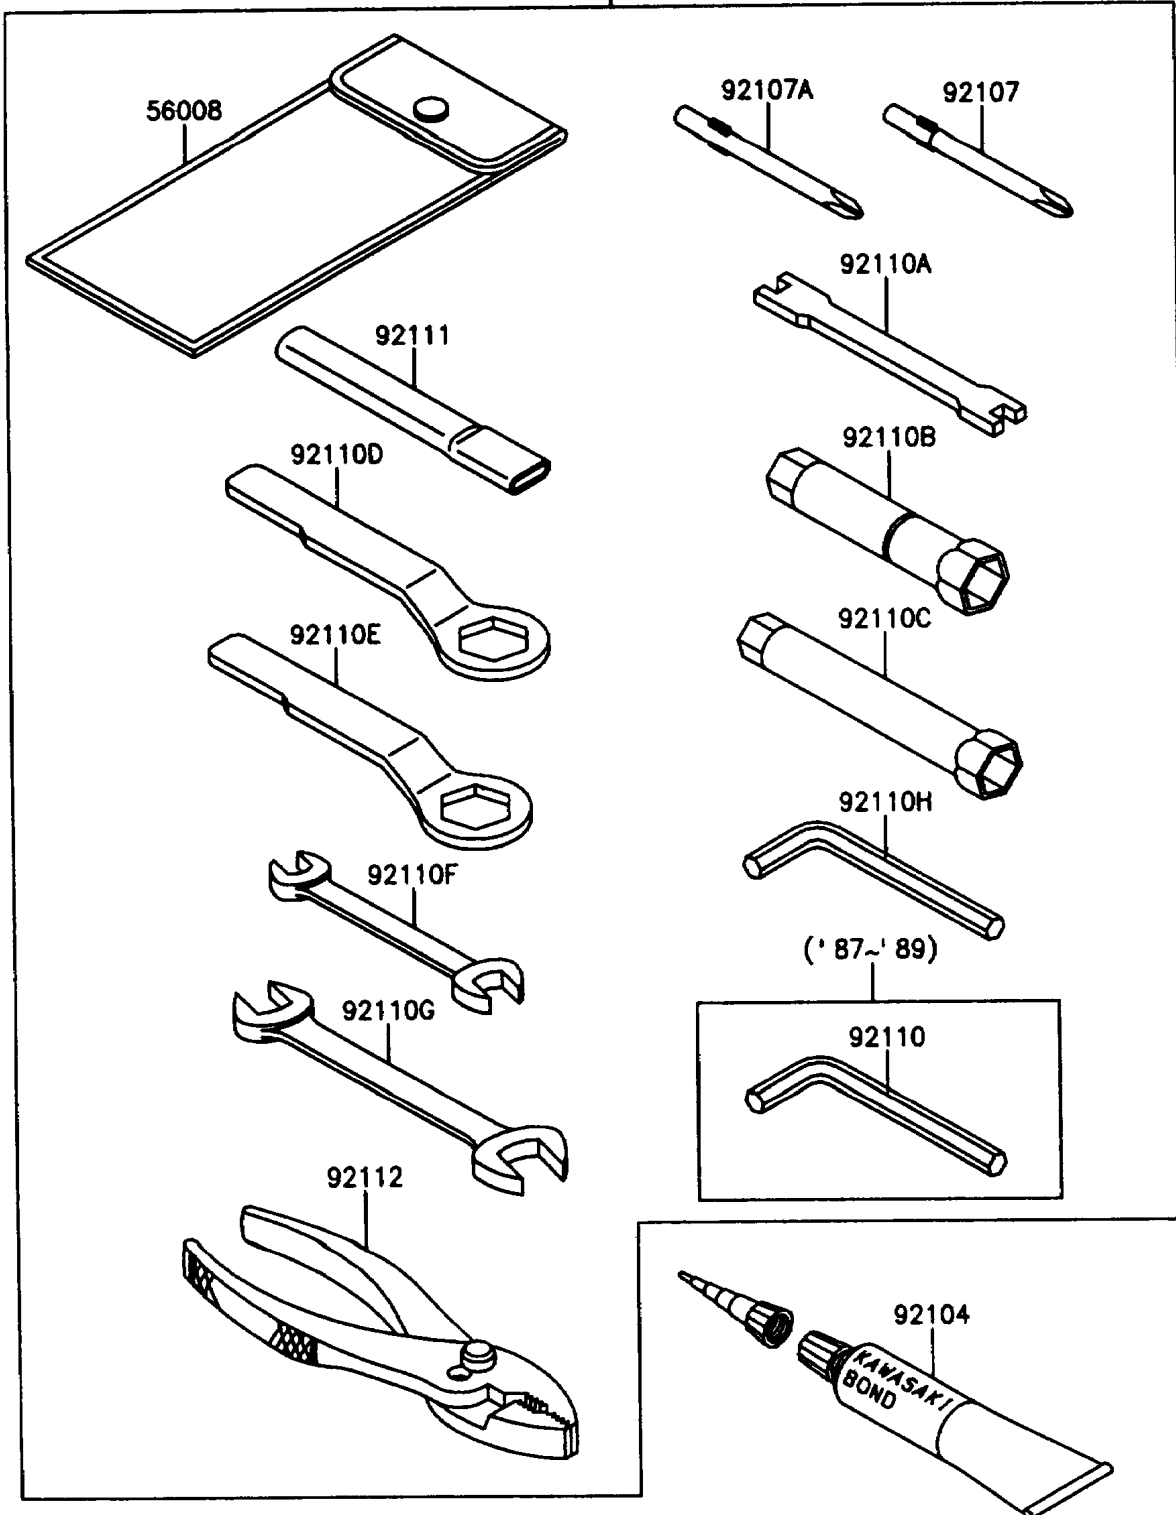

1988 KLR® 650 PARTS DIAGRAM

Tool

F281U

56007/A

1988 KLR® 650 PARTS LIST

Tool

ITEM NAME	PART NUMBER	QUANTITY
TOOLKIT (Ref # 56007)	56007-1318	1
BAG,TOOL (Ref # 56008)	56008-1019	1
GASKET-LIQUID,TUBE,100G,SILVER (Ref # 92104)	92104-002	1
TOOL-DRIVER,#3PHILLIPS (Ref # 92107)	92107-005	1
TOOL-DRIVER,#2PHILLIPS (Ref # 92107A)	92107-1053	1
TOOL-WRENCH,ALLEN,5MM (Ref # 92110)	92110-1015	1
TOOL-WRENCH,SPOKE (Ref # 92110A)	92110-1016	1
TOOL-WRENCH,BOX,18MM (Ref # 92110B)	92110-1111	1
TOOL-WRENCH,BOX,12MM (Ref # 92110C)	92110-1131	1
TOOL-WRENCH,BOX END,24MM (Ref # 92110D)	92110-1150	1
TOOL-WRENCH,BOX END,19MM (Ref # 92110E)	92110-1151	1
TOOL-WRENCH,OPEN END,10X12 (Ref # 92110F)	92110-1152	1
TOOL-WRENCH,OPEN END,14X17 (Ref # 92110G)	92110-1153	1
TOOL-WRENCH,ALLEN,6MM (Ref # 92110H)	92127-003	1
TOOL-BAR,BOX END WRENCH (Ref # 92111)	92111-1051	1
TOOL-PLIERS (Ref # 92112)	92112-003	1