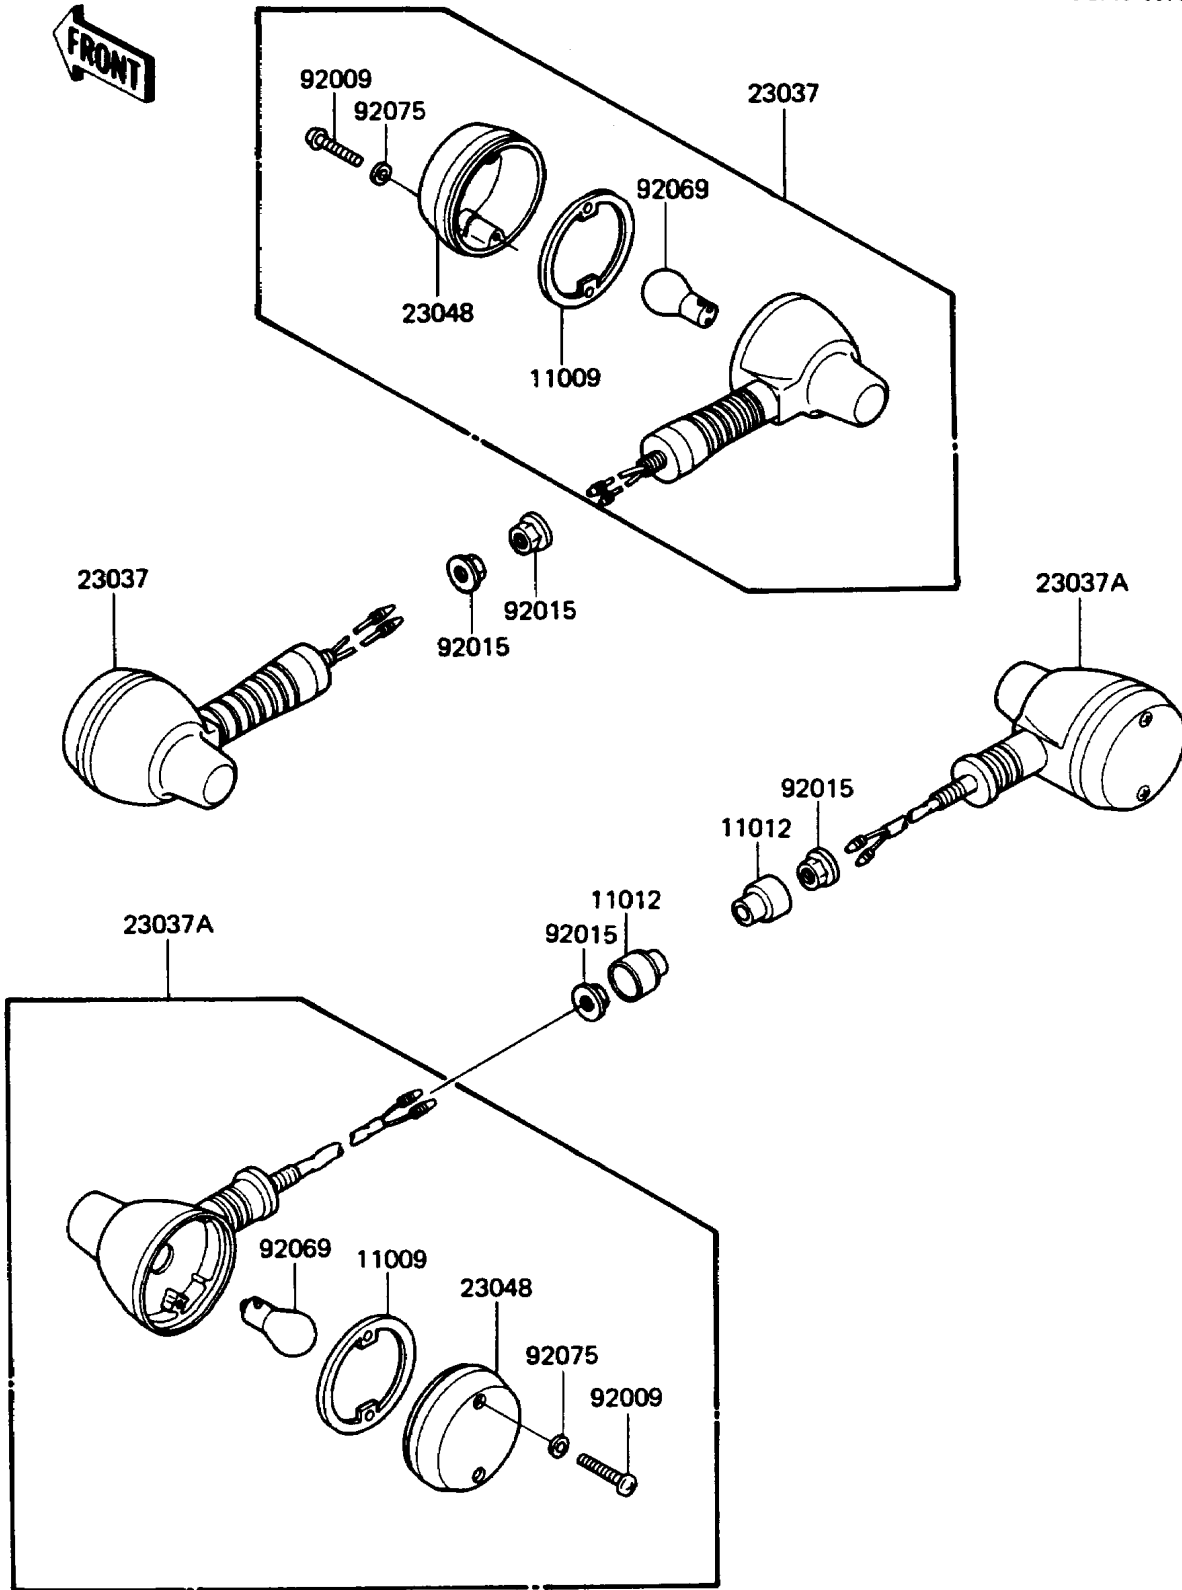

# 1989 KLR650 PARTS DIAGRAM

Turn Signal

F2730-0176

# 1989 KLR650 PARTS LIST

Turn Signal

ITEM NAME	PART NUMBER	QUANTITY
GASKET,TURN SIGNAL LAMP LENS (Ref # 11009)	11009-1128	4
CAP,SIGNAL LAMP (Ref # 11012)	11012-1367	2
LAMP-ASSY-SIGNAL,FR (Ref # 23037)	23037-1201	2
LAMP-ASSY-SIGNAL,RR (Ref # 23037A)	23037-1202	2
LENS-SIGNAL LAMP (Ref # 23048)	23048-1076	4
SCREW,TAPPING,4X30 (Ref # 92009)	92009-1056	8
NUT,FLANGED,10MM (Ref # 92015)	92015-1428	4
BULB,12V 32CP(23W) (Ref # 92069)	92069-055	4
WASHER,PLAIN,4MM (Ref # 92075)	23058-002	8