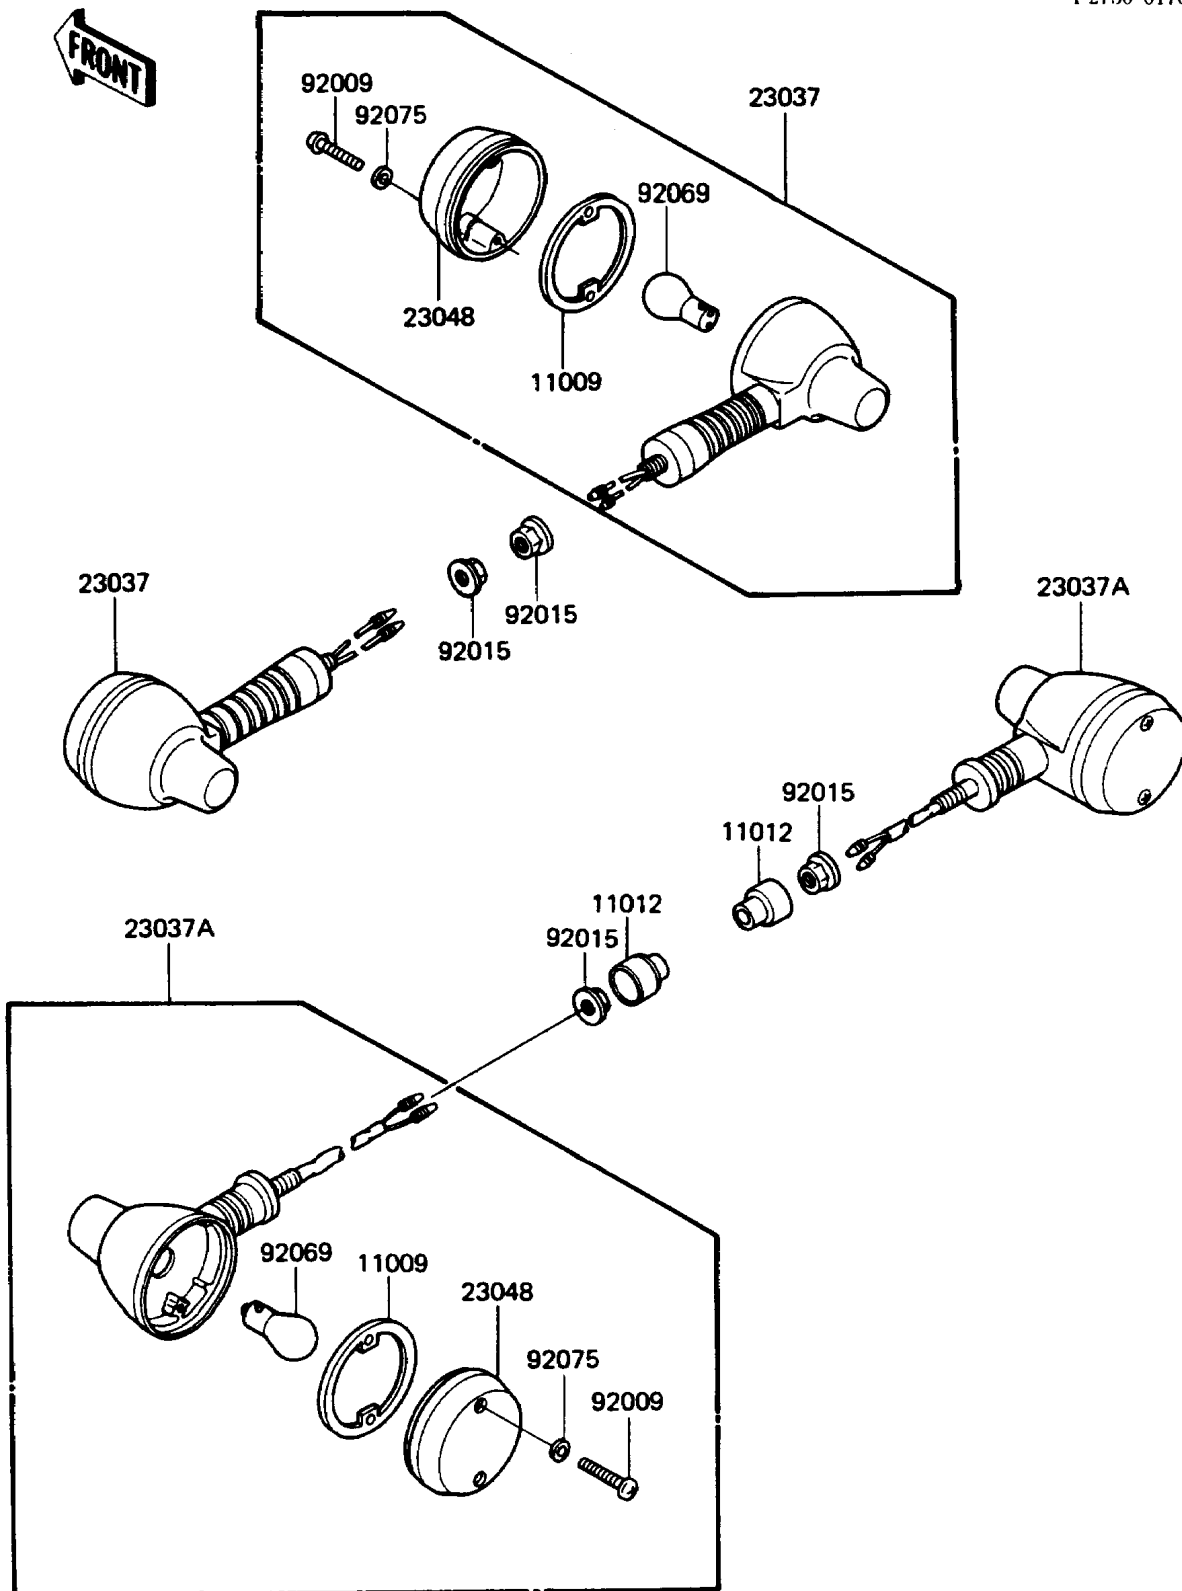

1988 KLR®650 PARTS DIAGRAM

Turn Signal

F2730-0176

1988 KLR®650 PARTS LIST

Turn Signal

ITEM NAME	PART NUMBER	QUANTITY
GASKET,TURN SIGNAL LAMP LENS (Ref # 11009)	11009-1128	1
CAP,SIGNAL LAMP (Ref # 11012)	11012-1367	1
LAMP-ASSY-SIGNAL,FR (Ref # 23037)	23037-1201	1
LAMP-ASSY-SIGNAL,RR (Ref # 23037A)	23037-1202	1
LENS-SIGNAL LAMP (Ref # 23048)	23048-1076	1
SCREW,TAPPING,4X30 (Ref # 92009)	92009-1056	1
NUT,FLANGED,10MM (Ref # 92015)	92015-1428	1
BULB,12V 32CP(23W) (Ref # 92069)	92069-055	1
WASHER,PLAIN,4MM (Ref # 92075)	23058-002	1