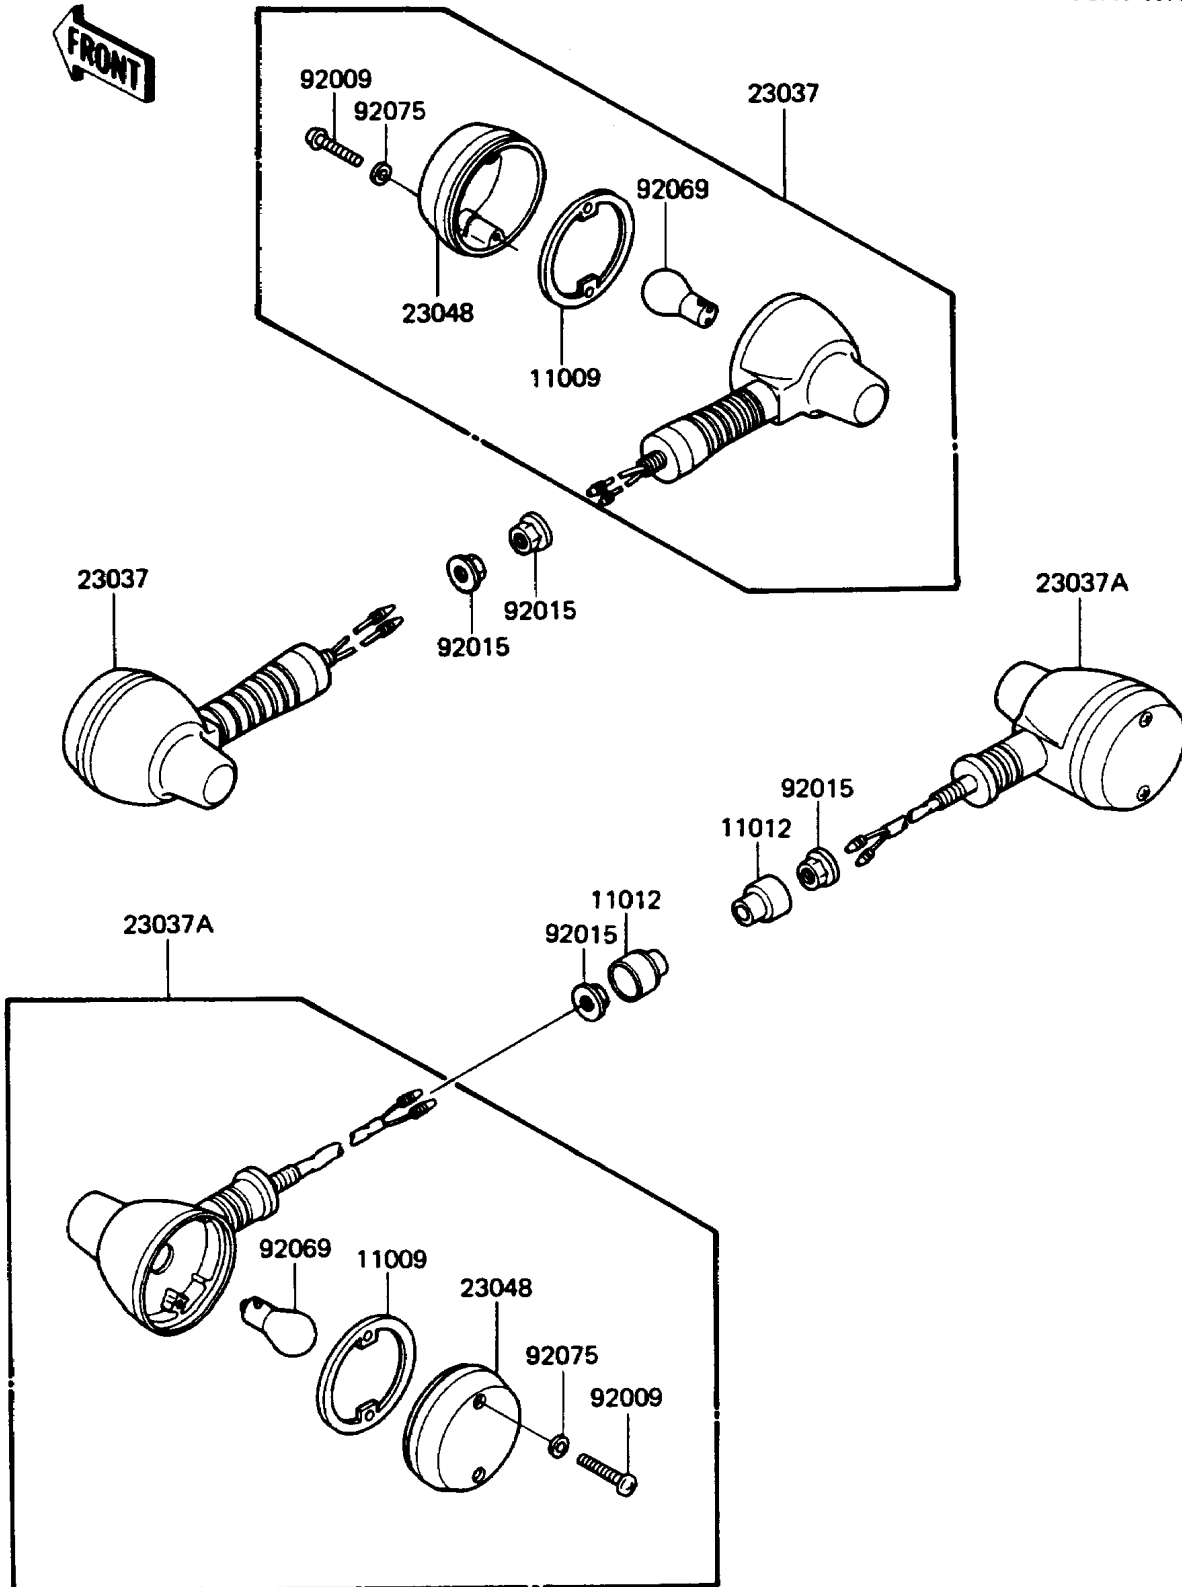

1987 KLR® 650 PARTS DIAGRAM

Turn Signal

F2730-0176

1987 KLR® 650 PARTS LIST

Turn Signal

ITEM NAME	PART NUMBER	QUANTITY
GASKET,TURN SIGNAL LAMP LENS (Ref # 11009)	11009-1128	4
CAP,SIGNAL LAMP (Ref # 11012)	11012-1367	2
LAMP-ASSY-SIGNAL,FR (Ref # 23037)	23037-1201	2
LAMP-ASSY-SIGNAL,RR (Ref # 23037A)	23037-1202	2
LENS-SIGNAL LAMP (Ref # 23048)	23048-1076	4
SCREW,TAPPING,4X30 (Ref # 92009)	92009-1056	8
NUT,FLANGED,10MM (Ref # 92015)	92015-1428	4
BULB,12V 32CP(23W) (Ref # 92069)	92069-055	4
WASHER,PLAIN,4MM (Ref # 92075)	23058-002	8