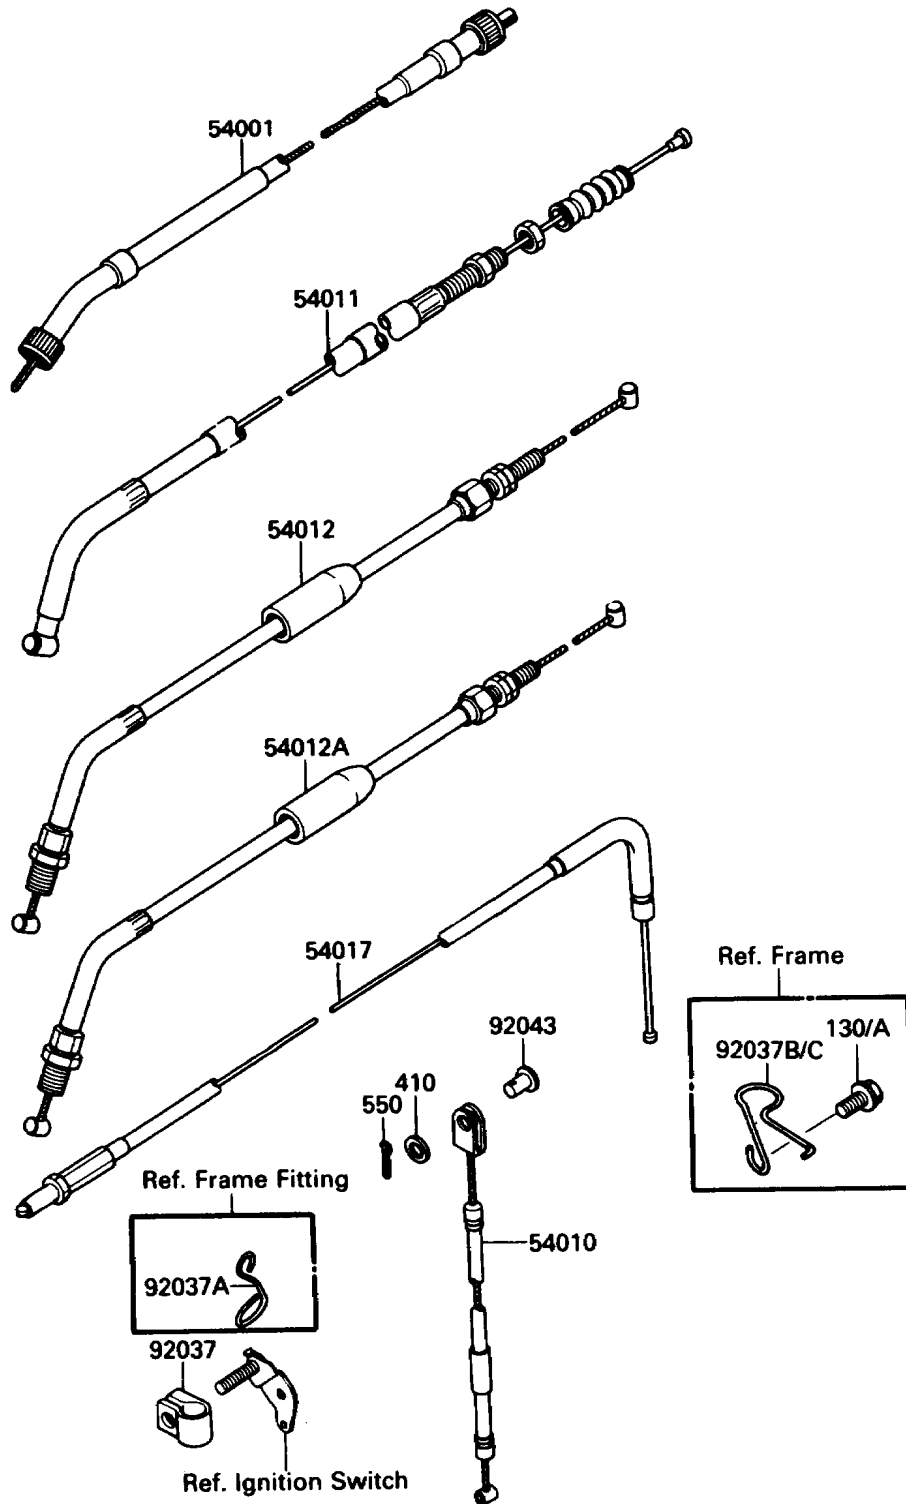

# 1989 KLR650 PARTS DIAGRAM

Cable

F2540-0273

# 1989 KLR650 PARTS LIST

## Cable

ITEM NAME	PART NUMBER	QUANTITY
CABLE-SPEEDOMETER (Ref # 54001)	54001-1128	1
CABLE,SIDE STAND SWITCH (Ref # 54010)	54010-1061	1
CABLE-CLUTCH (Ref # 54011)	54011-1257	1
CABLE-THROTTLE,OPENING (Ref # 54012)	54012-1327	1
CABLE-THROTTLE,CLOSING (Ref # 54012A)	54012-1328	1
CABLE-STARTER (Ref # 54017)	54017-1090	1
CLAMP,CABLE (Ref # 92037)	92037-1777	1
CLAMP,CABLE (Ref # 92037A)	92037-1904	1
CLAMP,CABLE (Ref # 92037B)	92037-1937	1
PIN,5X10 (Ref # 92043)	92043-1346	1
BOLT-FLANGED,6X12 (Ref # 130)	130B0612	1
WASHER-PLAIN-SMALL,5MM (Ref # 410)	410B0500	1
PIN-COTTER,2.0X12 (Ref # 550)	550D2012	1