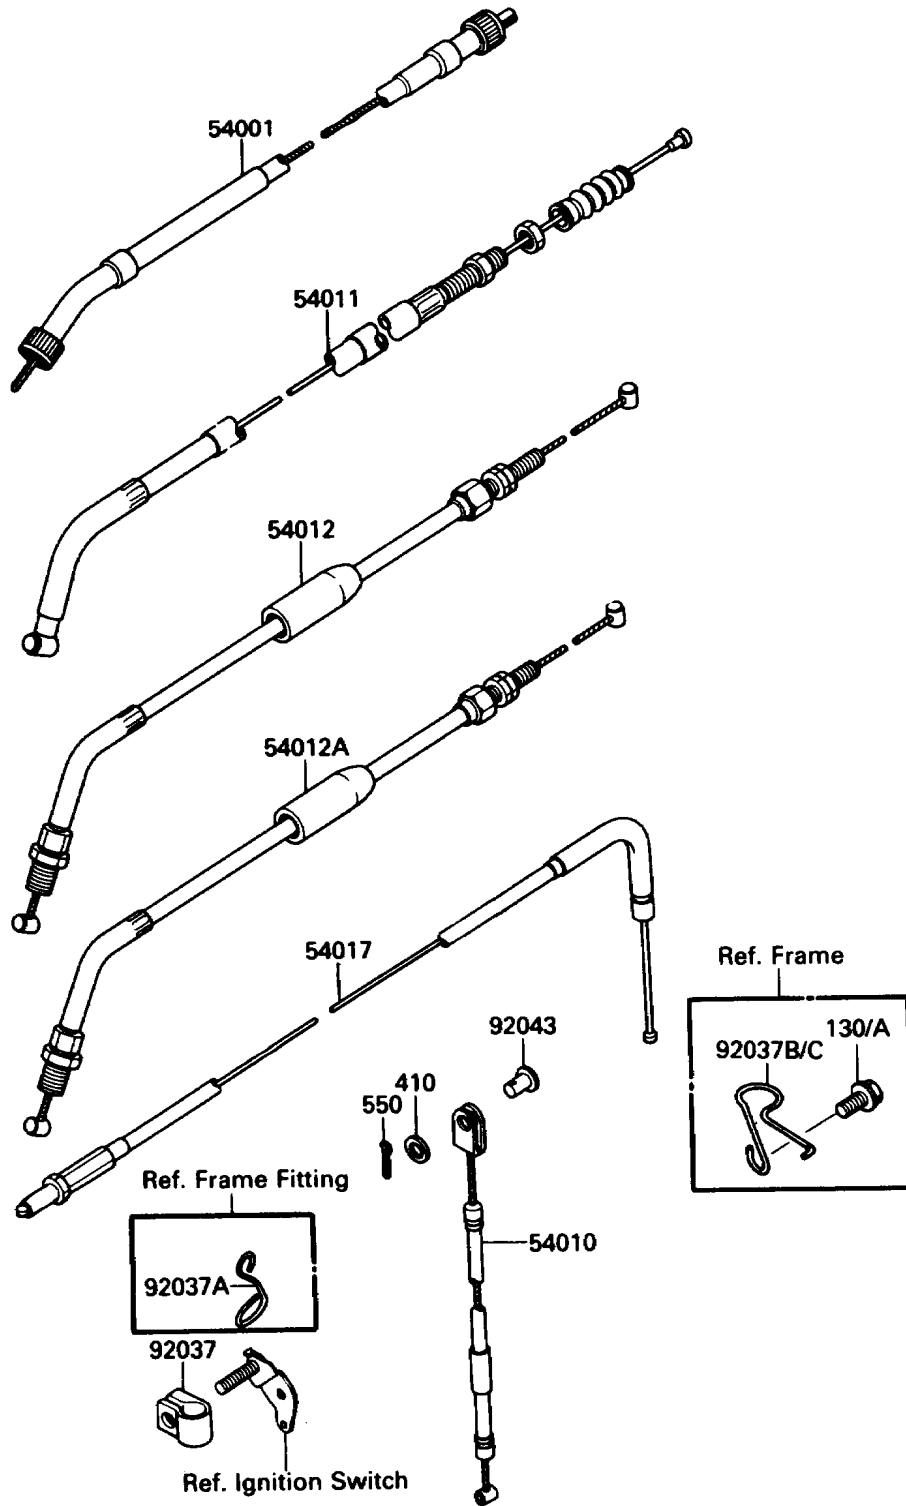

1988 KLR®650 PARTS DIAGRAM

Cable

F2540-0273

1988 KLR®650 PARTS LIST

Cable

ITEM NAME	PART NUMBER	QUANTITY
CABLE-SPEEDOMETER (Ref # 54001)	54001-1128	1
CABLE,SIDE STAND SWITCH (Ref # 54010)	54010-1061	1
CABLE-CLUTCH (Ref # 54011)	54011-1257	1
CABLE-THROTTLE,OPENING (Ref # 54012)	54012-1327	1
CABLE-THROTTLE,CLOSING (Ref # 54012A)	54012-1328	1
CABLE-STARTER (Ref # 54017)	54017-1090	1
CLAMP,CABLE (Ref # 92037)	92037-1777	1
CLAMP,CABLE (Ref # 92037A)	92037-1904	1
CLAMP,CABLE (Ref # 92037B)	92037-1937	1
PIN,5X10 (Ref # 92043)	92043-1346	1
BOLT-FLANGED,6X12 (Ref # 130)	130B0612	1
WASHER-PLAIN-SMALL,5MM (Ref # 410)	410B0500	1
PIN-COTTER,2.0X12 (Ref # 550)	550D2012	1