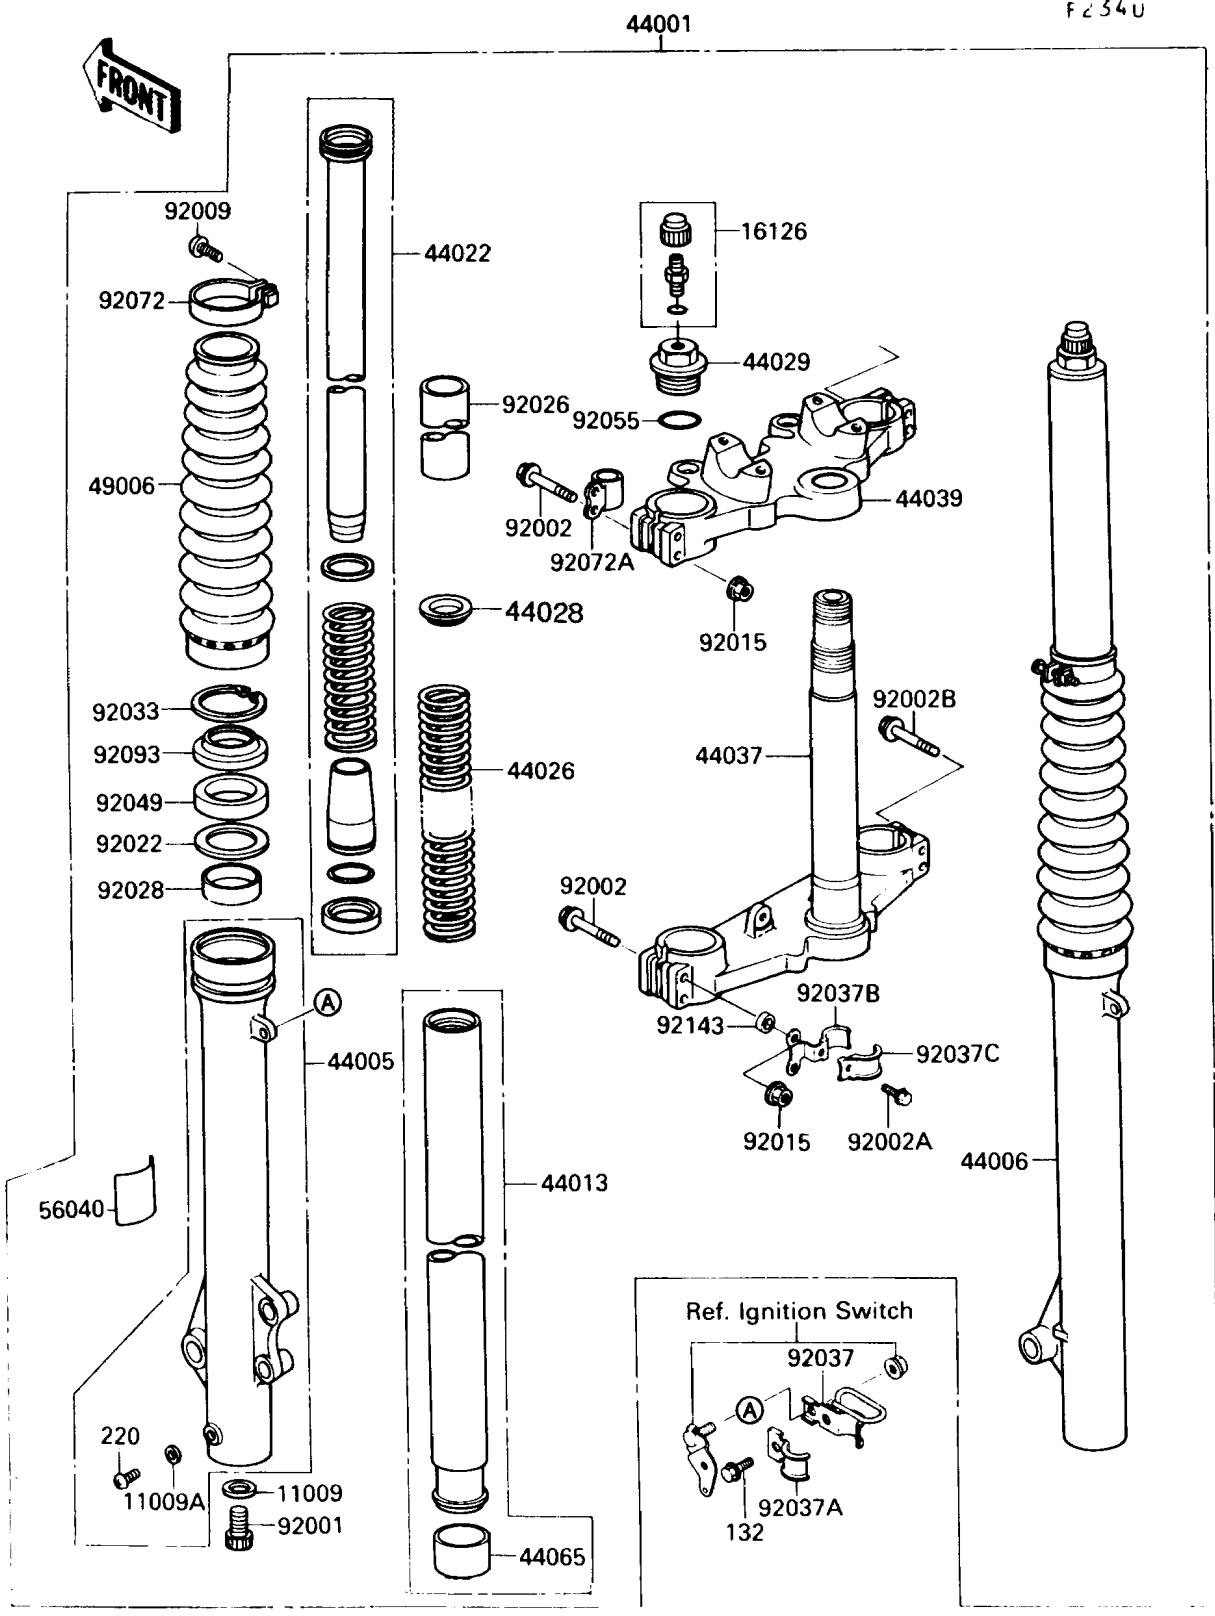

1989 KLR650 PARTS DIAGRAM

Front Fork

1989 KLR650 PARTS LIST

Front Fork

ITEM NAME	PART NUMBER	QUANTITY
GASKET,FORK CYLINDER BOLT (Ref # 11009)	11009-1127	2
GASKET,FORK DRAIN PLUG (Ref # 11009A)	44045-002	2
VALVE,AIR (Ref # 16126)	16126-1052	2
FORK-FRONT,BLUE (Ref # 44001)	44001-1648-BC	1
PIPE-LEFT FORK OUTER (Ref # 44005)	44005-1262	1
PIPE-RIGHT FORK OUTER (Ref # 44006)	44006-1259	1
PIPE-FORK INNER (Ref # 44013)	44013-1264	2
CYLINDER-FORK (Ref # 44022)	44022-1211	2
SPRING-FRONT FORK (Ref # 44026)	44026-1369	2
GUIDE-FORK SPRING (Ref # 44028)	44028-1003	2
SEAT-FORK SPRING (Ref # 44029)	44029-1042	2
HOLDER-FORK UNDER (Ref # 44037)	44037-1207	1
HOLDER-FORK UPPER (Ref # 44039)	44039-1160	1
BUSHING-FRONT FORK,INNER PIPE (Ref # 44065)	44065-1057	2
BOOT,FORK,BLUE (Ref # 49006)	49006-1222-BC	2
LABEL-WARNING,FRONT FORK (Ref # 56040)	56040-1120	1
BOLT,FORK CYLINDER (Ref # 92001)	92001-1309	2
BOLT,FLANGED,8X55 (Ref # 92002)	92002-1158	6
BOLT (Ref # 92002A)	92002-1982	1
BOLT,FLANGED,8X45 (Ref # 92002B)	92002-1983	2
SCREW,4X16 (Ref # 92009)	92009-1348	2
NUT,FLANGED,8MM (Ref # 92015)	92015-1408	8
WASHER (Ref # 92022)	92022-1242	2
SPACER (Ref # 92026)	92026-1294	2
BUSHING (Ref # 92028)	92028-1125	2
RING-SNAP,FORK (Ref # 92033)	92033-1047	2
CLAMP,HOSE (Ref # 92037)	92037-1897	1
CLAMP,HOSE (Ref # 92037A)	92037-1898	1
CLAMP (Ref # 92037B)	92037-1913	1

1989 KLR650 PARTS LIST

Front Fork

ITEM NAME	PART NUMBER	QUANTITY
CLAMP (Ref # 92037C)	92037-1931	1
SEAL-OIL,FRONT FORK (Ref # 92049)	92049-1180	2
RING-O,FRONT FORK TOP CAP (Ref # 92055)	92055-1050	2
BAND,BOOT (Ref # 92072)	92072-1171	2
BAND,CABLE (Ref # 92072A)	92072-1225	1
SEAL,FRONT FORK (Ref # 92093)	92093-1166	2
COLLAR (Ref # 92143)	92143-1134	2
BOLT-FLANGED-SMALL (Ref # 132)	132J0612	1
SCREW-PAN-CROS (Ref # 220)	220B0408	2