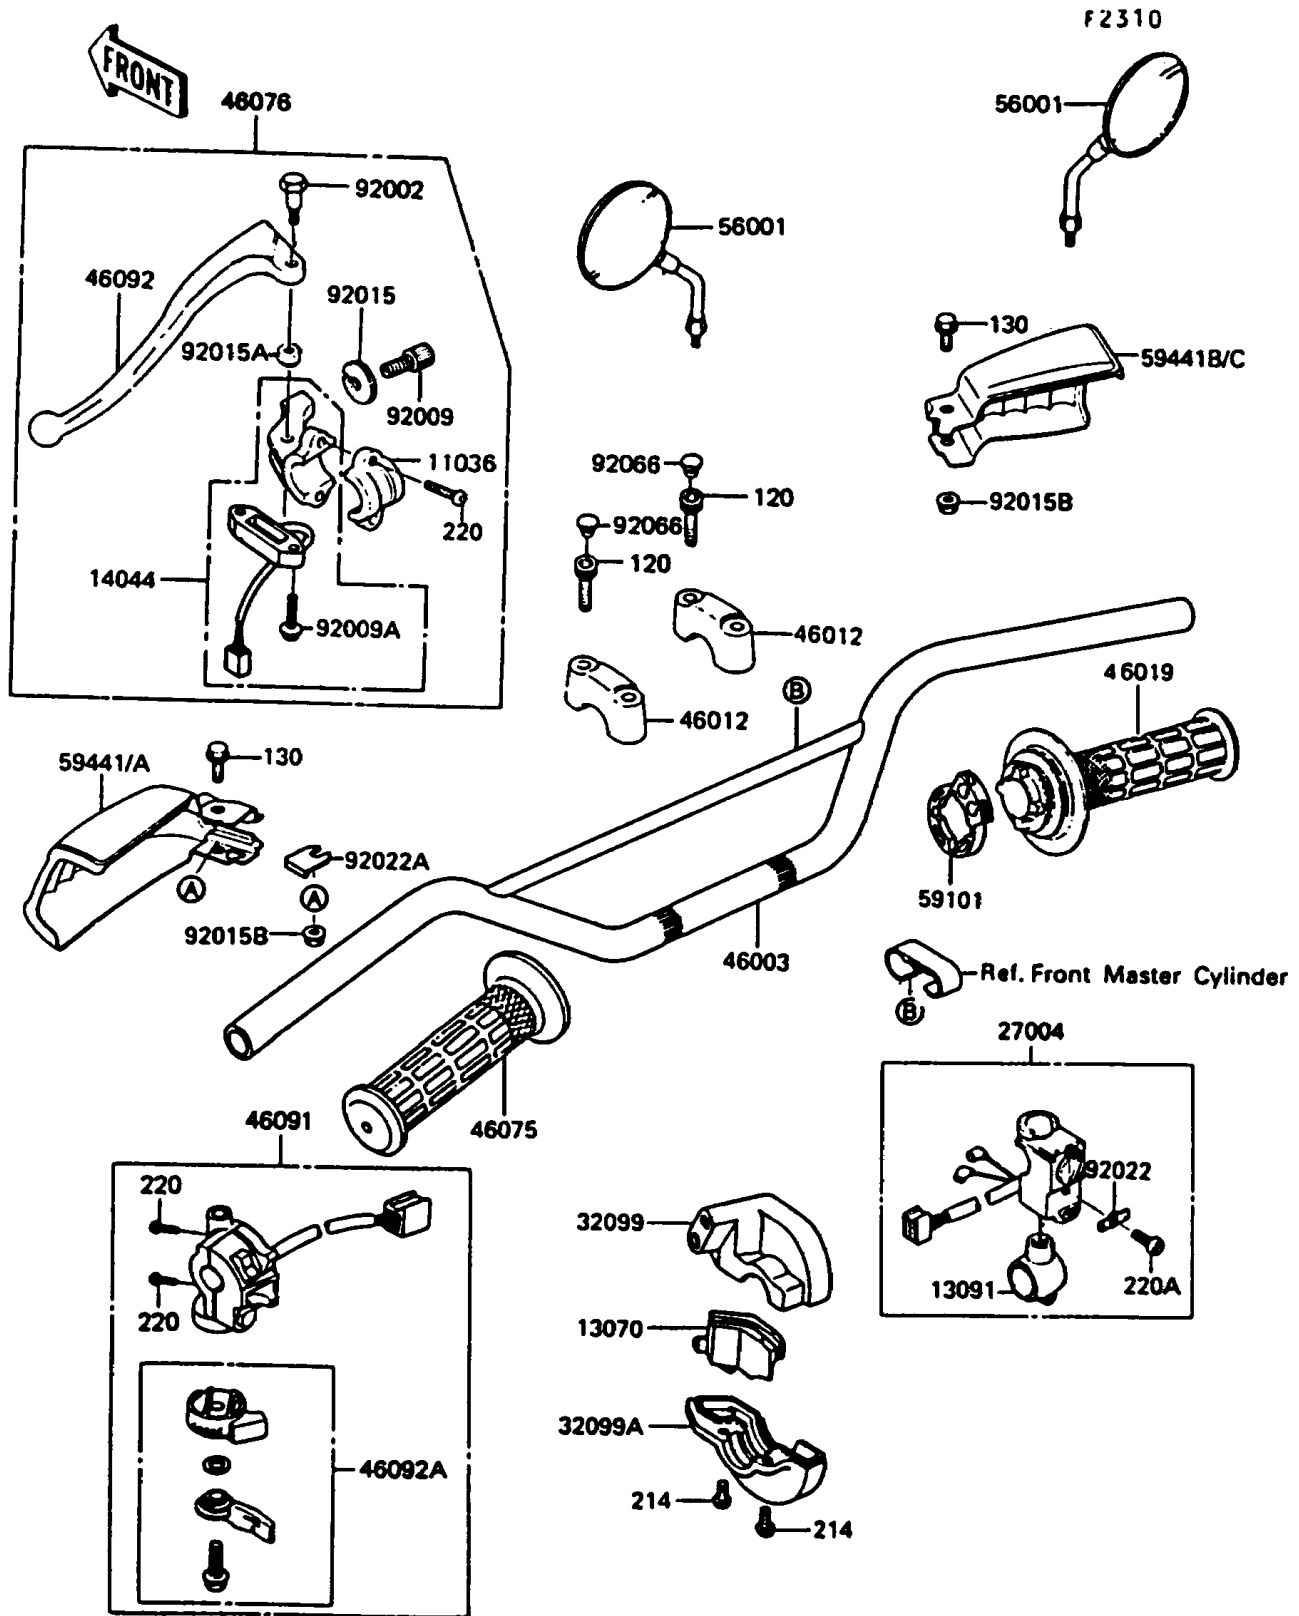

1988 KLR®650 PARTS DIAGRAM

Handlebar

1988 KLR®650 PARTS LIST

Handlebar

| ITEM NAME | PART NUMBER | QUANTITY |
|---|---------------|----------|
| BRACKET-A,LEVER HOLDER (Ref # 11036) | 11036-1297 | 1 |
| GUIDE,THROTTLE PEACE (Ref # 13070) | 13070-1131 | 1 |
| HOLDER,ENGINE STOP SWITCH (Ref # 13091) | 13091-1255 | 1 |
| HOLDER-CABLE,CLUTCH (Ref # 14044) | 14044-1062 | 1 |
| SWITCH-ASSY,ENGINE STOP (Ref # 27004) | 27004-1053 | 1 |
| CASE,THROTTLE,UPP (Ref # 32099) | 32099-1072 | 1 |
| CASE,THROTTLE,LWR (Ref # 32099A) | 32099-1073 | 1 |
| HANDLE (Ref # 46003) | 46003-1153 | 1 |
| HOLDER-HANDLE (Ref # 46012) | 46012-1102 | 1 |
| GRIP-ASSY,THROTTLE (Ref # 46019) | 46019-1054 | 1 |
| GRIP,LH (Ref # 46075) | 46075-1051 | 1 |
| LEVER-ASSY-GRIP,CLUTCH (Ref # 46076) | 46076-1142 | 1 |
| HOUSING-ASSY-CONTROL,LH (Ref # 46091) | 46091-1309 | 1 |
| LEVER-GRIP,CLUTCH (Ref # 46092) | 46092-1111 | 1 |
| LEVER-GRIP,CHOKE (Ref # 46092A) | 46092-1123 | 1 |
| MIRROR-ASSY (Ref # 56001) | 56001-1204 | 1 |
| REEL,THROTTLE (Ref # 59101) | 59101-1106 | 1 |
| COVER-HANDLE,LH,B.BLUE (Ref # 59441A) | 59441-1073-6K | 1 |
| COVER-HANDLE,RH,B.BLUE (Ref # 59441C) | 59441-1074-6K | 1 |
| BOLT,LEVER SET (Ref # 92002) | 92002-1880 | 1 |
| SCREW,CABLE ADJUST,8MM (Ref # 92009) | 46055-009 | 1 |
| SCREW,TAPPING,3X18 (Ref # 92009A) | 92009-1390 | 1 |
| NUT,CABLE ADJUST (Ref # 92015) | 46056-006 | 1 |
| NUT,LOCK,6MM,BLACK (Ref # 92015A) | 92015-1191 | 1 |
| NUT,LOCK,6MM (Ref # 92015B) | 92015-1603 | 1 |
| WASHER,ENGINE STOP SWITCH (Ref # 92022) | 92022-1474 | 1 |
| WASHER (Ref # 92022A) | 92022-1896 | 1 |
| PLUG (Ref # 92066) | 92066-1216 | 1 |
| BOLT-SOCKET,8X30,BLACK (Ref # 120) | 120S0830 | 1 |

1988 KLR®650 PARTS LIST

Handlebar

| ITEM NAME | PART NUMBER | QUANTITY |
|--|-------------|----------|
| BOLT-FLANGED (Ref # 130) | 130J0612 | 1 |
| SCREW-PAN+- (Ref # 214) | 214C0518 | 1 |
| SCREW-PAN-CROS (Ref # 220) | 220C0514 | 1 |
| SCREW-PAN-CROS,6X20,BLACK (Ref # 220A) | 220C0620 | 1 |