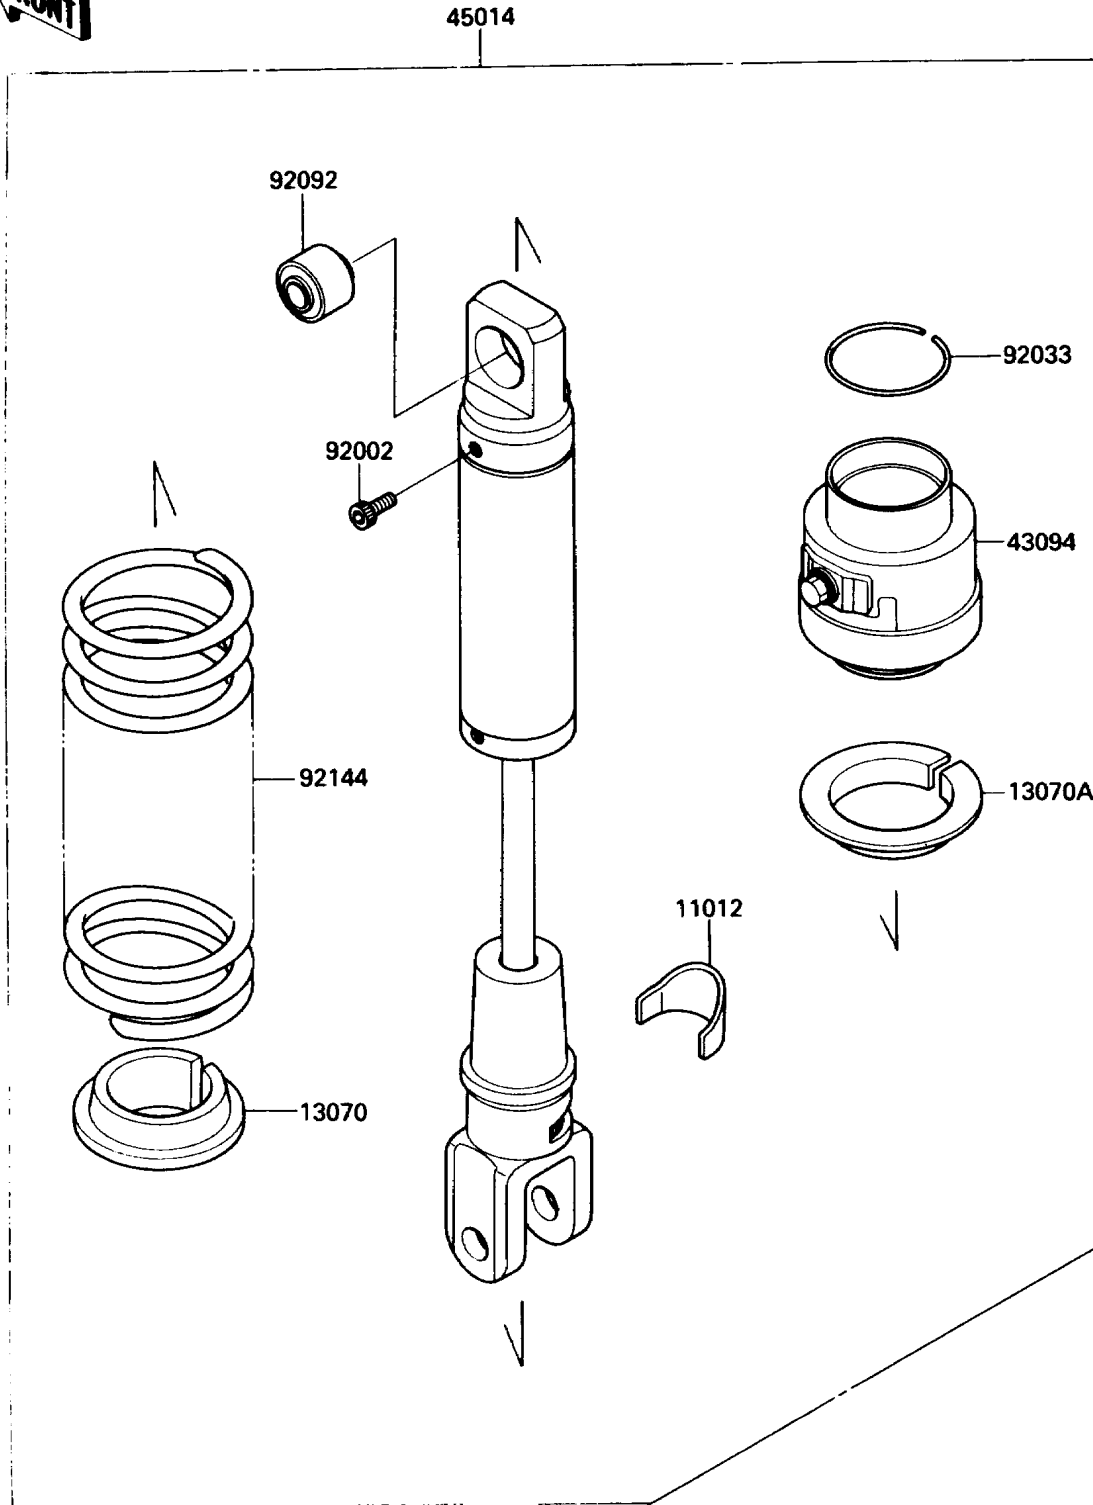

1989 KLR650 PARTS DIAGRAM

Shock Absorber

F2286

1989 KLR650 PARTS LIST

Shock Absorber

ITEM NAME	PART NUMBER	QUANTITY
CAP,SHOCKABSORBER (Ref # 11012)	11012-1398	1
GUIDE,SPRING (Ref # 13070)	13070-1075	1
GUIDE,SPRING (Ref # 13070A)	13070-1177	1
ADJUSTER,SHOCKABSORBER (Ref # 43094)	43094-1052	1
SHOCKABSORBER (Ref # 45014)	45014-1362	1
BOLT,SOCKET,5X8 (Ref # 92002)	92002-1963	1
RING-SNAP (Ref # 92033)	92033-1233	1
BUSHING-RUBBER (Ref # 92092)	92092-1063	1
SPRING,SHOCKABSORBER (Ref # 92144)	92144-1158	1