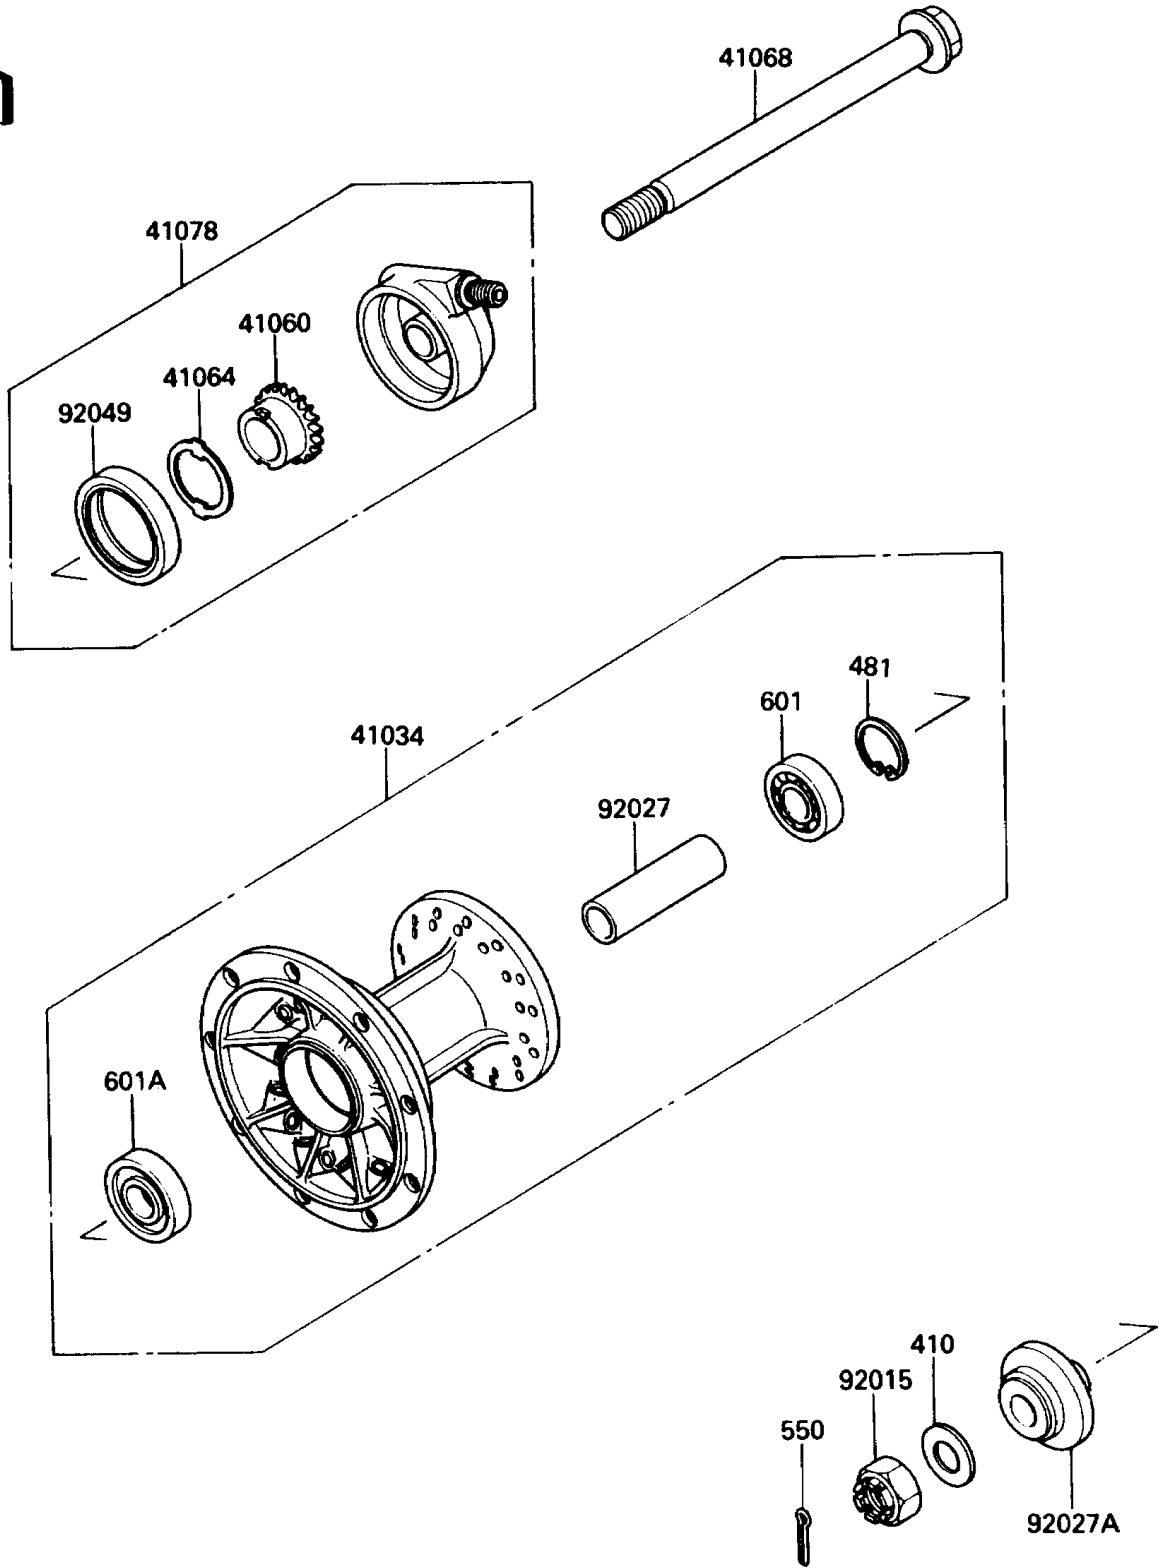

# 1989 KLR650 PARTS DIAGRAM

Front Hub

F 22 3U

# 1989 KLR650 PARTS LIST

## Front Hub

ITEM NAME	PART NUMBER	QUANTITY
DRUM-ASSY,FRONT BRAKE (Ref # 41034)	41034-1153	1
GEAR-METER SCREW,24T (Ref # 41060)	41060-1101	1
RECEIVER-SPEEDOMETER (Ref # 41064)	41064-1051	1
AXLE,FR (Ref # 41068)	41068-1236	1
CASE-ASSY-METER GEAR (Ref # 41078)	41078-1051	1
NUT,CASTLE,14MM (Ref # 92015)	42045-020	1
COLLAR,FRONT BRAKE DRUM,L=79 (Ref # 92027)	92027-1683	1
COLLAR (Ref # 92027A)	92027-1864	1
SEAL-OIL,METER GEAR CASE (Ref # 92049)	92049-1172	1
WASHER-PLAIN-SMALL,14MM (Ref # 410)	410B1400	1
CIRCLIP-TYPE-C,35MM (Ref # 481)	481J3500	1
PIN-COTTER,3.0X25 (Ref # 550)	550D3025	1
BEARING-BALL,#6202UG (Ref # 601)	601B6202UG	1
BEARING-BALL,#6203UG (Ref # 601A)	601B6203UG	1