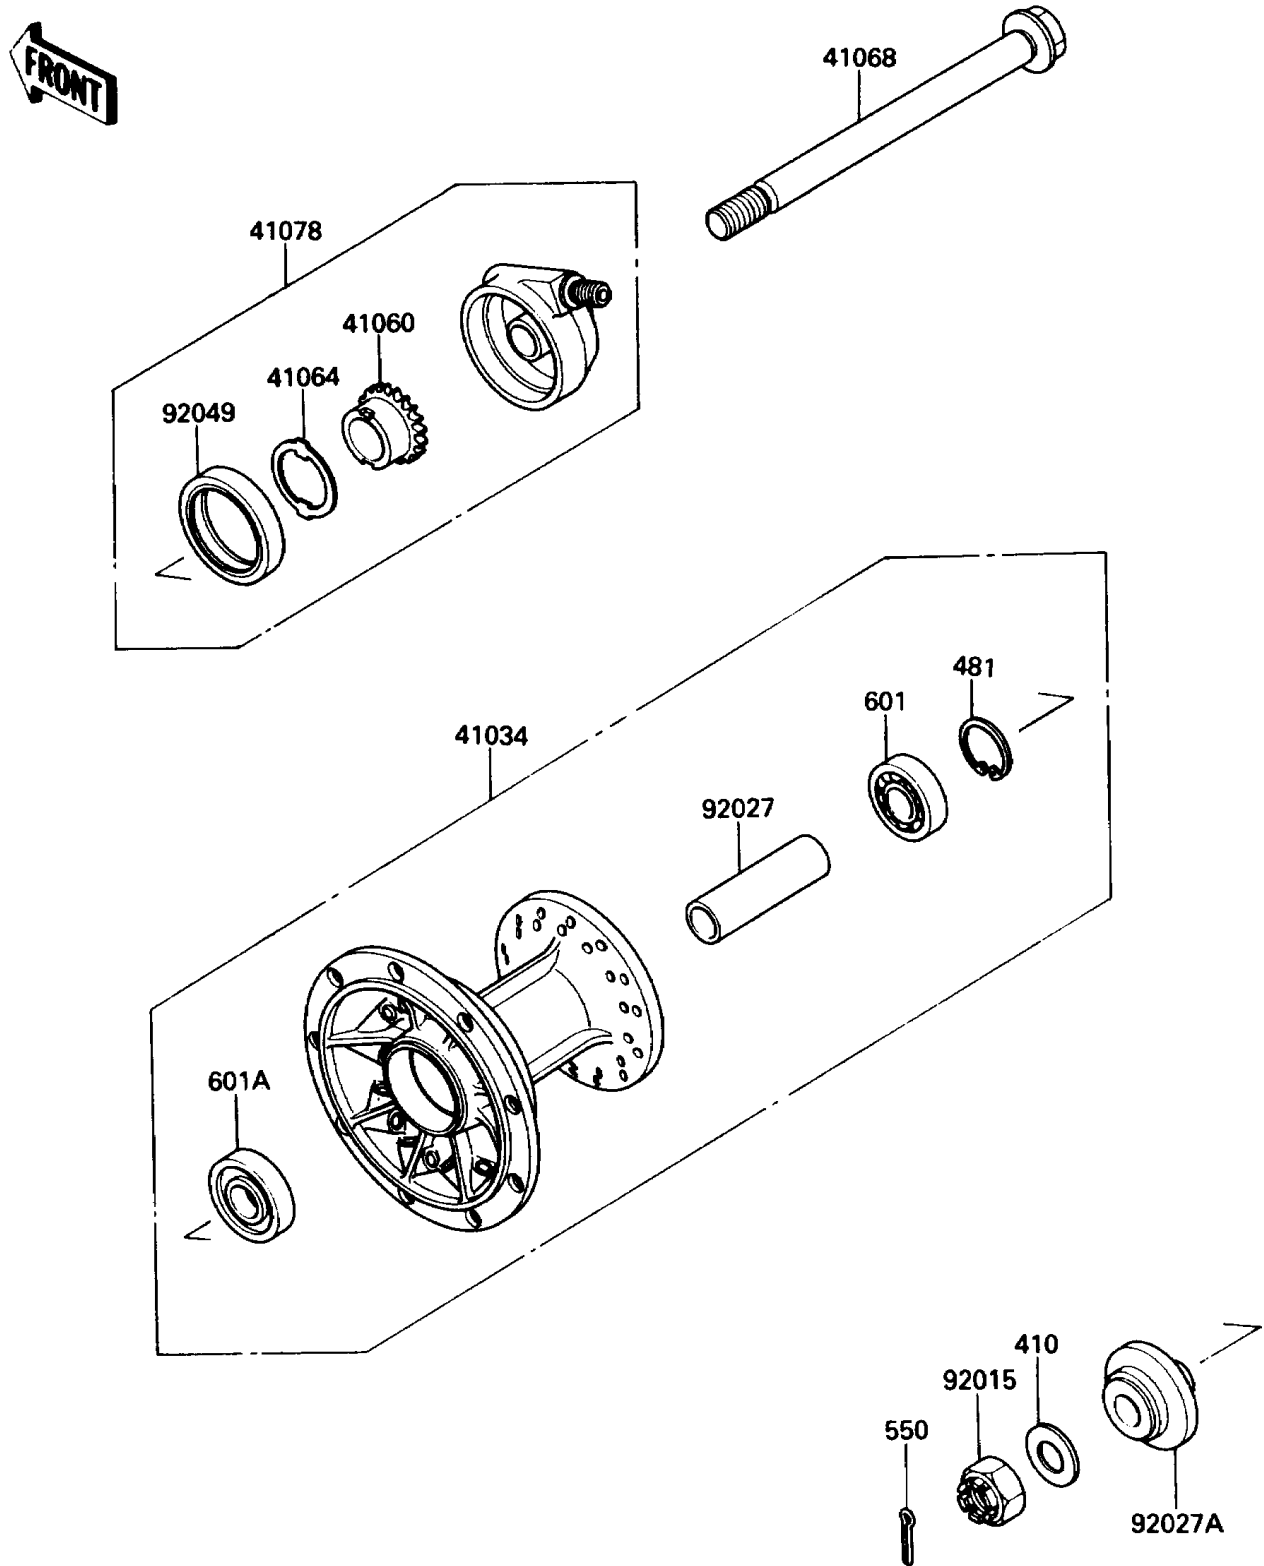

1988 KLR®650 PARTS DIAGRAM

Front Hub

F223U

1988 KLR®650 PARTS LIST

Front Hub

ITEM NAME	PART NUMBER	QUANTITY
DRUM-ASSY,FRONT BRAKE (Ref # 41034)	41034-1153	1
GEAR-METER SCREW,24T (Ref # 41060)	41060-1101	1
RECEIVER-SPEEDOMETER (Ref # 41064)	41064-1051	1
AXLE,FR (Ref # 41068)	41068-1236	1
CASE-ASSY-METER GEAR (Ref # 41078)	41078-1051	1
NUT,CASTLE,14MM (Ref # 92015)	42045-020	1
COLLAR,FRONT BRAKE DRUM,L=79 (Ref # 92027)	92027-1683	1
COLLAR (Ref # 92027A)	92027-1864	1
SEAL-OIL,METER GEAR CASE (Ref # 92049)	92049-1172	1
WASHER-PLAIN-SMALL,14MM (Ref # 410)	410B1400	1
CIRCLIP-TYPE-C,35MM (Ref # 481)	481J3500	1
PIN-COTTER,3.0X25 (Ref # 550)	550D3025	1
BEARING-BALL,#6202UG (Ref # 601)	601B6202UG	1
BEARING-BALL,#6203UG (Ref # 601A)	601B6203UG	1