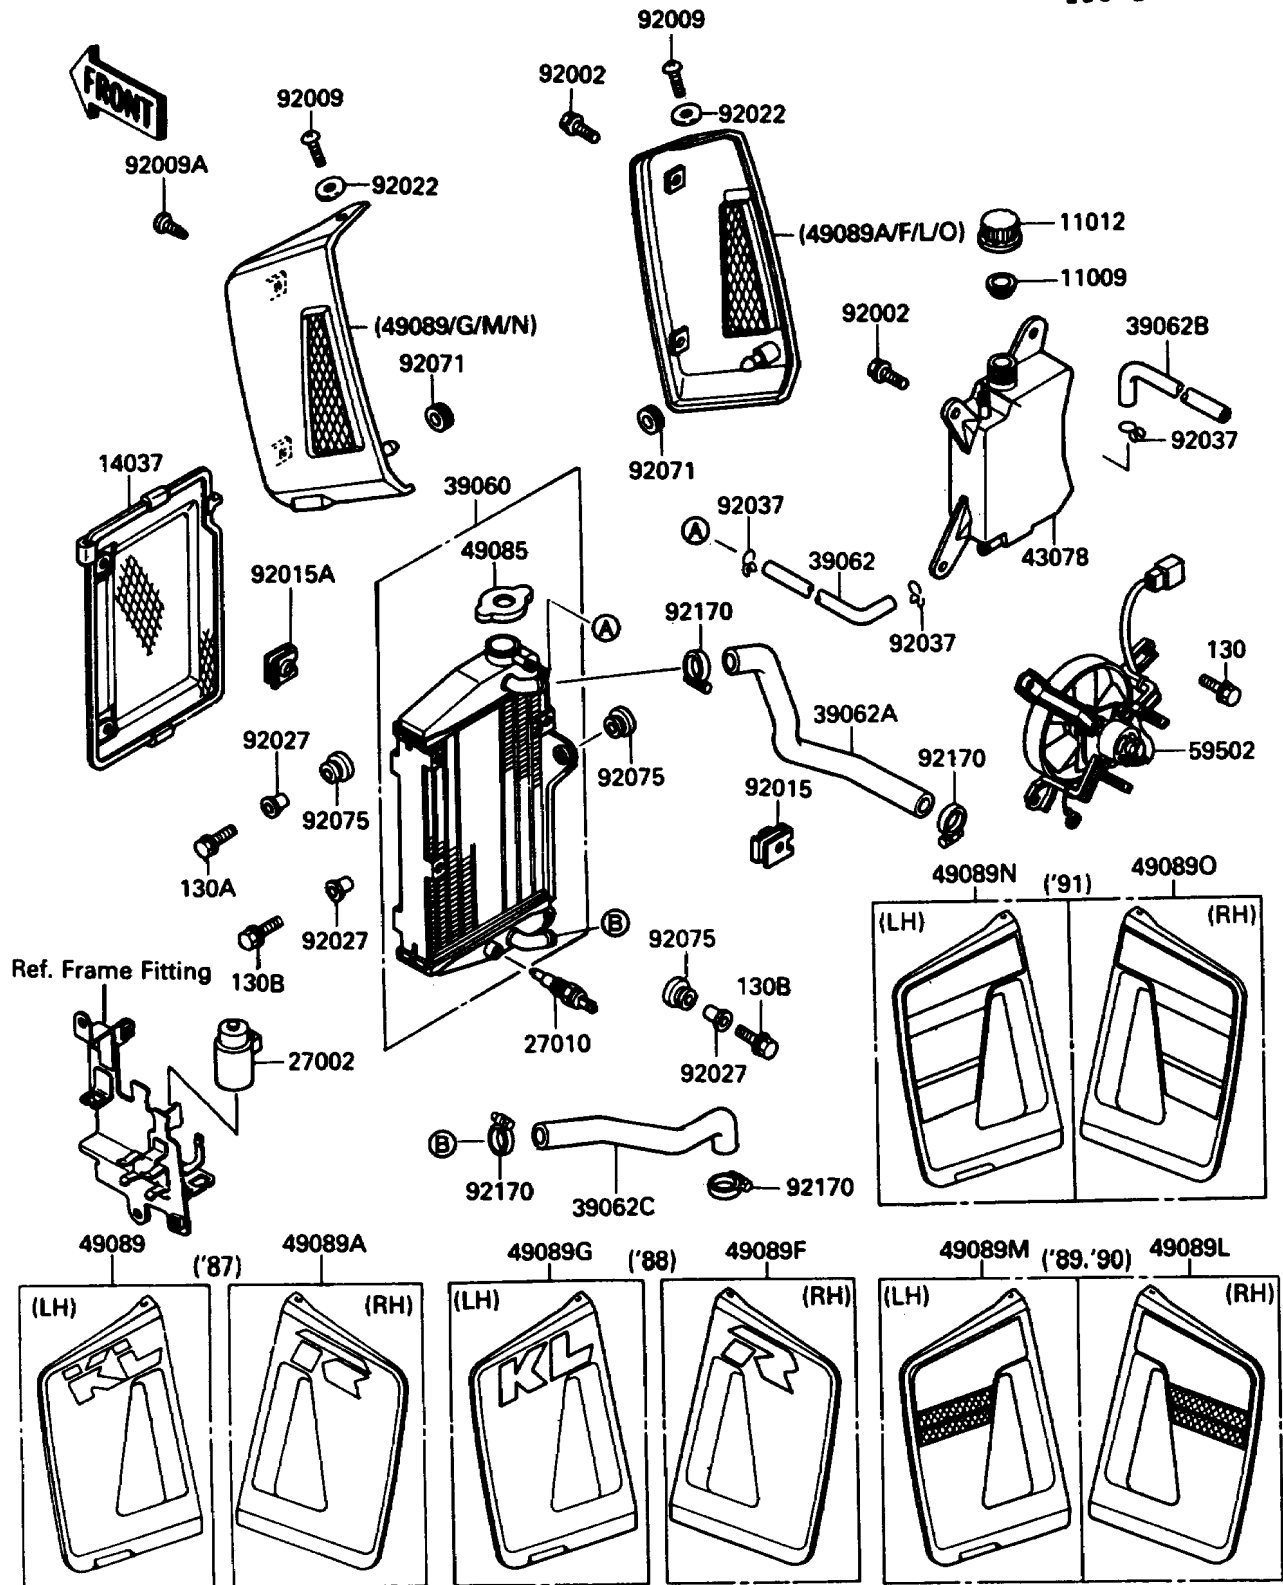

# 1989 KLR650 PARTS DIAGRAM

Radiator

E3032

# 1989 KLR650 PARTS LIST

## Radiator

ITEM NAME	PART NUMBER	QUANTITY
GASKET,RESERVOIR TANK CAP (Ref # 11009)	11009-1145	1
CAP (Ref # 11012)	11012-1084	1
SCREEN (Ref # 14037)	14037-1088	1
RELAY-ASSY (Ref # 27002)	27002-1051	1
SWITCH,FAN (Ref # 27010)	27010-1167	1
RADIATOR (Ref # 39060)	39060-1074	1
HOSE-COOLING (Ref # 39062)	39062-1125	1
HOSE-COOLING,HEAD-RADIATOR (Ref # 39062A)	39062-1217	1
HOSE-COOLING,RESERVOIR (Ref # 39062B)	39062-1220	1
HOSE-COOLING,RADIATOR-PUMP (Ref # 39062C)	39062-1243	1
RESERVOIR (Ref # 43078)	43078-1083	1
CAP-ASSY-PRESSURE (Ref # 49085)	49085-1003	1
SHROUD-ENGINE,RH,P.WHITE (Ref # 49089L)	49089-5077-6F	1
SHROUD-ENGINE,LH,P.WHITE (Ref # 49089M)	49089-5078-6F	1
FAN-ASSY (Ref # 59502)	59502-1082	1
BOLT,6X16 (Ref # 92002)	92002-1461	4
SCREW,5X14,BLACK (Ref # 92009)	92009-1383	2
SCREW,6X12 (Ref # 92009A)	92009-1480	2
NUT (Ref # 92015)	92015-1487	3
NUT,6MM (Ref # 92015A)	92015-1758	2
WASHER,NYLON,5.3X11.5X1.5 (Ref # 92022)	92022-1521	2
COLLAR (Ref # 92027)	92027-1183	3
CLAMP,TUBE (Ref # 92037)	92037-147	3
GROMMET (Ref # 92071)	92071-056	2
DAMPER (Ref # 92075)	92075-1352	3
CLAMP,COOLING HOSE (Ref # 92170)	92170-1033	4
BOLT-FLANGED (Ref # 130)	130J0612	3
BOLT-FLANGED (Ref # 130A)	130J0620	1
BOLT-FLANGED,6X25 (Ref # 130B)	130J0625	2