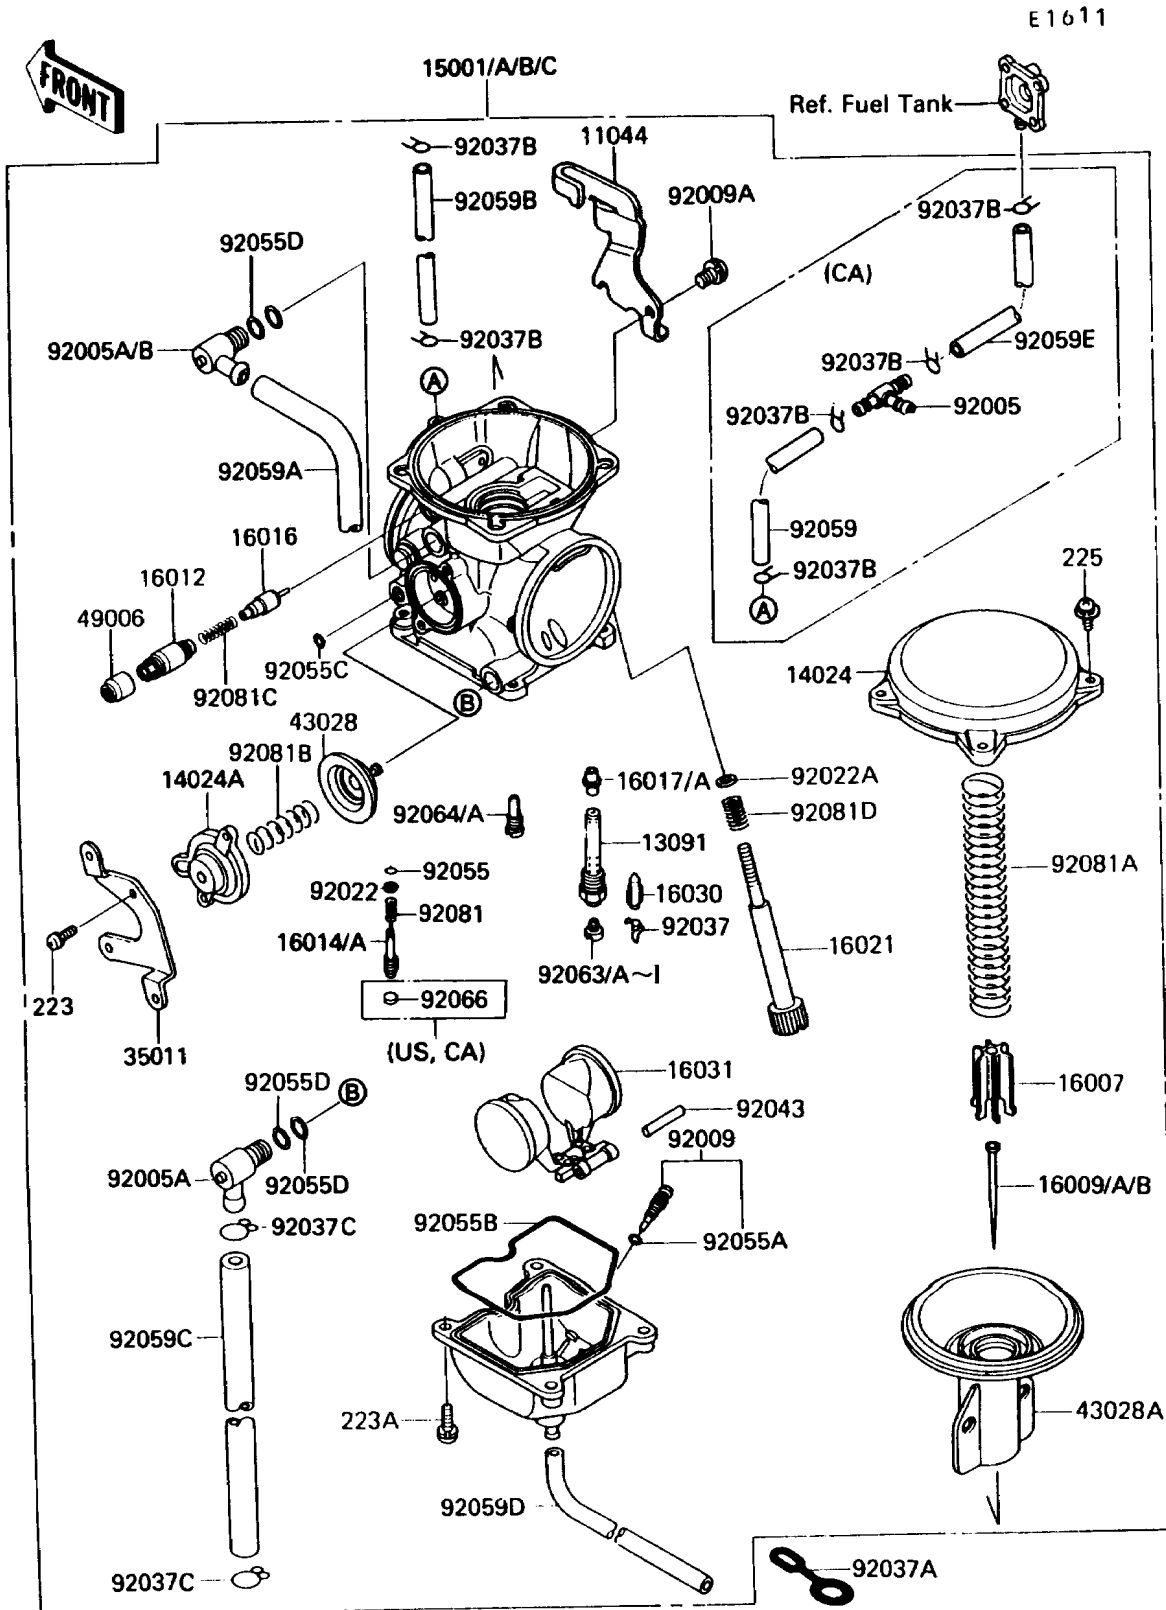

1989 KLR650 PARTS DIAGRAM

Carburetor