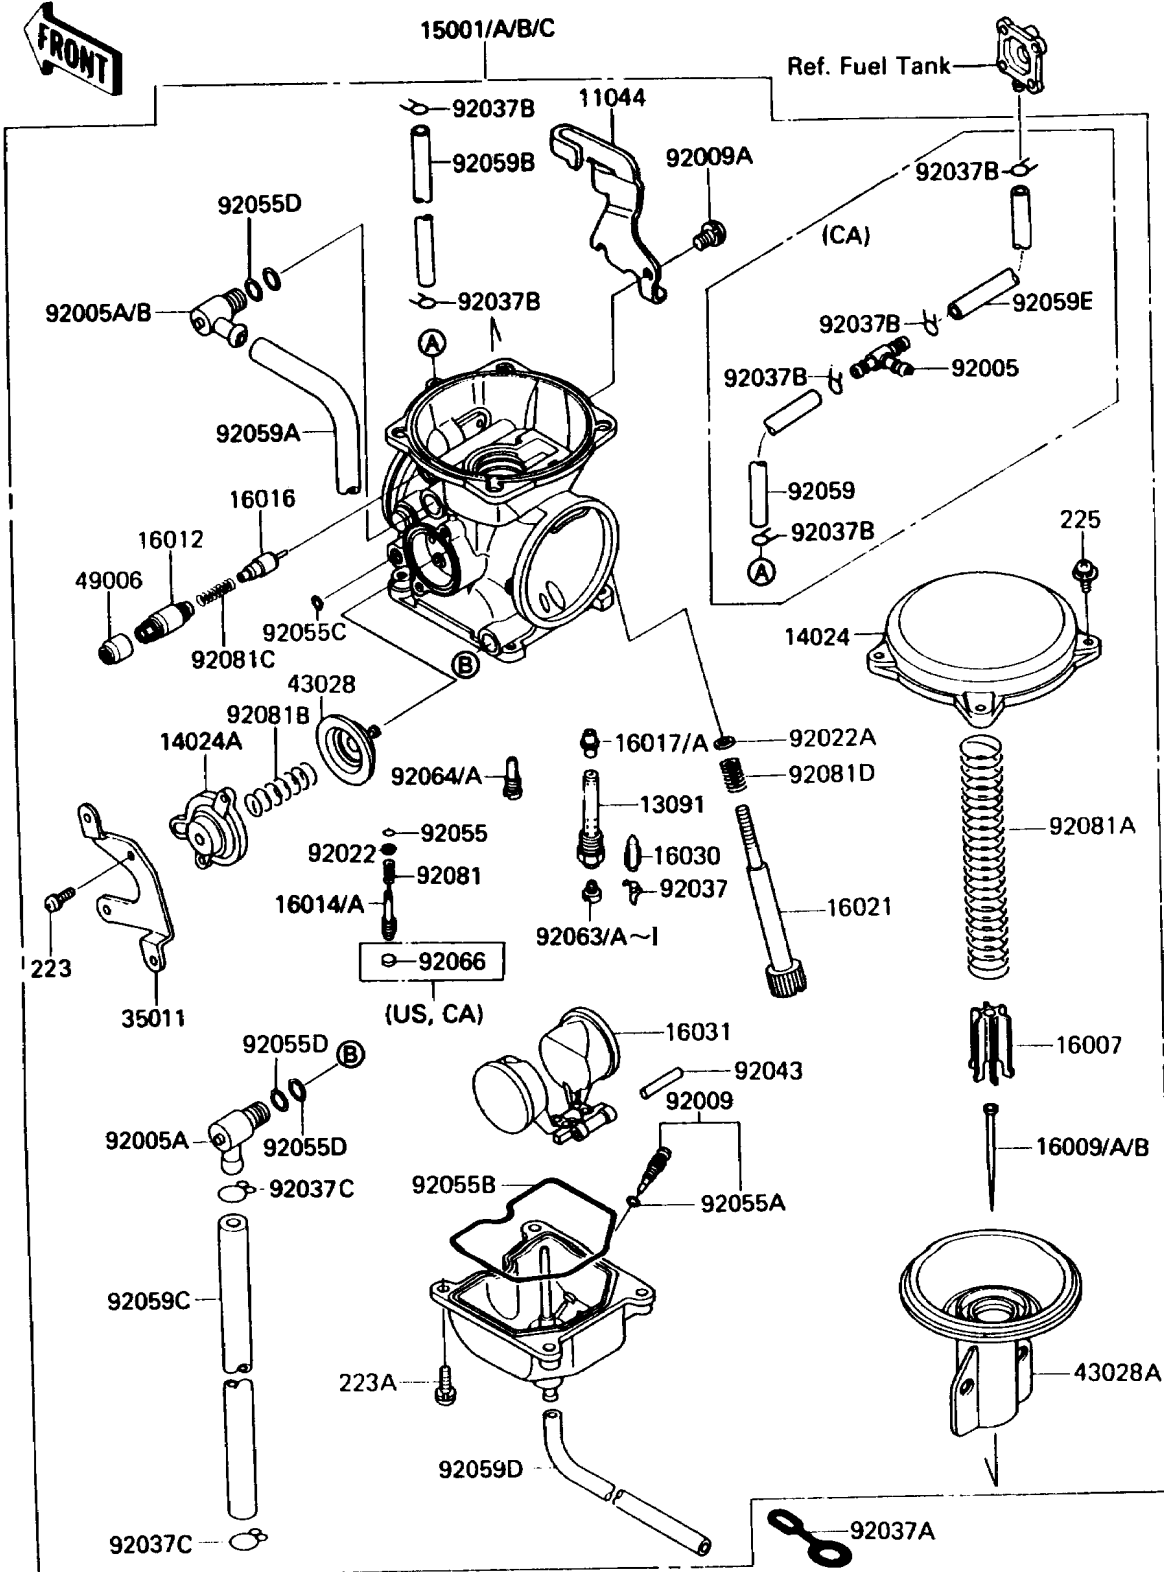

## 1988 KLR®650 PARTS DIAGRAM

Carburetor

E1611

### Carburetor

ITEM NAME	PART NUMBER	QUANTITY
BRACKET,THROTTLE CABLE (Ref # 11044)	11044-1353	1
HOLDER,NEEDLE JET (Ref # 13091)	13091-1425	1
COVER,MIXING CHAMBER (Ref # 14024)	14025-1890	1
COVER,AIR CUT VALVE (Ref # 14024A)	14025-1903	1
CARBURETOR-ASSY (Ref # 15001)	15001-1315	1
CARBURETOR-ASSY (Ref # 15001A)	15001-1327	1
CARBURETOR-ASSY (Ref # 15001B)	15001-1368	1
SEAT-SPRING,DIAPHRAGM VALVE (Ref # 16007)	16007-1113	1
NEEDLE-JET,N31R (Ref # 16009)	16009-1344	1
NEEDLE-JET,N31T (Ref # 16009A)	16009-1345	1
CAP-STARTER PLUNGER (Ref # 16012)	16012-1055	1
SCREW-PILOT AIR (Ref # 16014)	16014-1053	1
PLUNGER (Ref # 16016)	16016-1057	1
JET-NEEDLE (Ref # 16017)	16017-1253	1
JET-NEEDLE (Ref # 16017A)	16017-1254	1
SCREW-THROTTLE STOP (Ref # 16021)	16021-1109	1
VALVE-FLOAT (Ref # 16030)	16030-1057	1
FLOAT (Ref # 16031)	16031-1056	1
STAY,AIR CUT VALVE (Ref # 35011)	35011-1232	1
DIAPHRAGM,AIR CUT VALVE (Ref # 43028)	43028-1053	1
DIAPHRAGM,VALVE (Ref # 43028A)	43028-1062	1
BOOT,STARTER PLUNGER (Ref # 49006)	49006-1165	1
FITTING,FUEL,T-TYPE (Ref # 92005)	92005-1112	1
FITTING,L-TYPE (Ref # 92005A)	92005-1120	2
FITTING,L-TYPE (Ref # 92005B)	92005-1144	1
SCREW,DRAIN (Ref # 92009)	92009-1095	1
SCREW,5X10 (Ref # 92009A)	92009-1365	1
WASHER,PLAIN (Ref # 92022)	92022-1003	1
WASHER,THROTTLE STOP SCREW (Ref # 92022A)	92022-1587	1

## 1988 KLR®650 PARTS LIST

Carburetor

ITEM NAME	PART NUMBER	QUANTITY
SPRING,THROTTLE STOP SCREW (Ref # 92081D)	92081-1721	1
SCREW-PAN-WS-CROS (Ref # 223)	223C0410	1
SCREW-PAN-WS-CROS (Ref # 223A)	223C0416	1
SCREW-PAN-WSP-CROS (Ref # 225)	225C0418	1