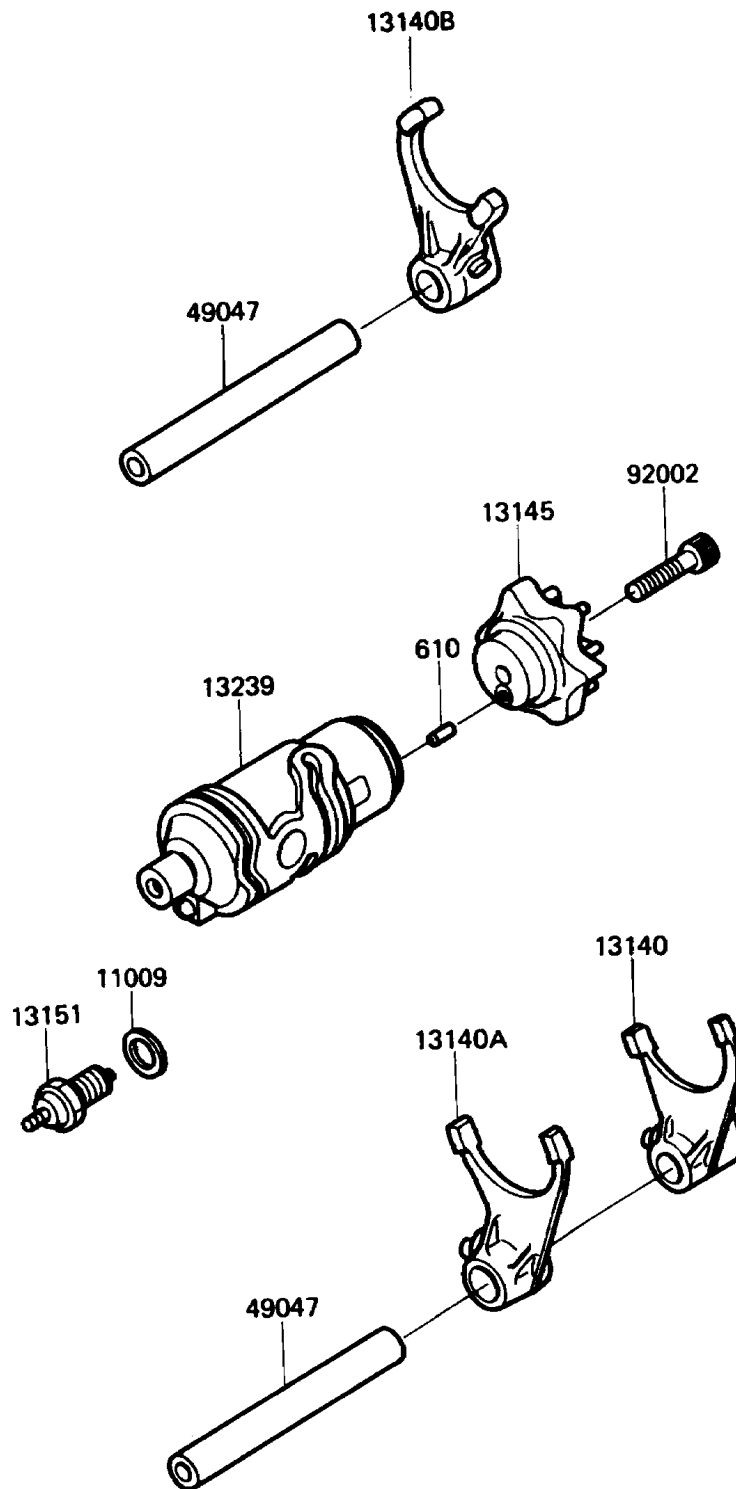

1988 KLR®650 PARTS DIAGRAM

Change Drum/Shift Fork

E1562

1988 KLR®650 PARTS LIST

Change Drum/Shift Fork

ITEM NAME	PART NUMBER	QUANTITY
GASKET,10.5X16X1,DRAIN PLUG (Ref # 11009)	92065-058	1
FORK-SHIFT,LOW (Ref # 13140)	13140-1023	1
FORK-SHIFT,2ND&3RD (Ref # 13140A)	13140-1024	1
FORK-SHIFT,4TH&TOP (Ref # 13140B)	13140-1025	1
CAM-CHANGE DRUM (Ref # 13145)	13145-1051	1
SWITCH-COMP,NEUTRAL (Ref # 13151)	13151-1007	1
DRUM-ASSY-CHANGE (Ref # 13239)	13239-1103	1
ROD-SHIFT,L=93.7 (Ref # 49047)	49047-1003	1
BOLT,SOCKET,6X25 (Ref # 92002)	92002-1696	1
ROLLER,4X10 (Ref # 610)	610A0410	1