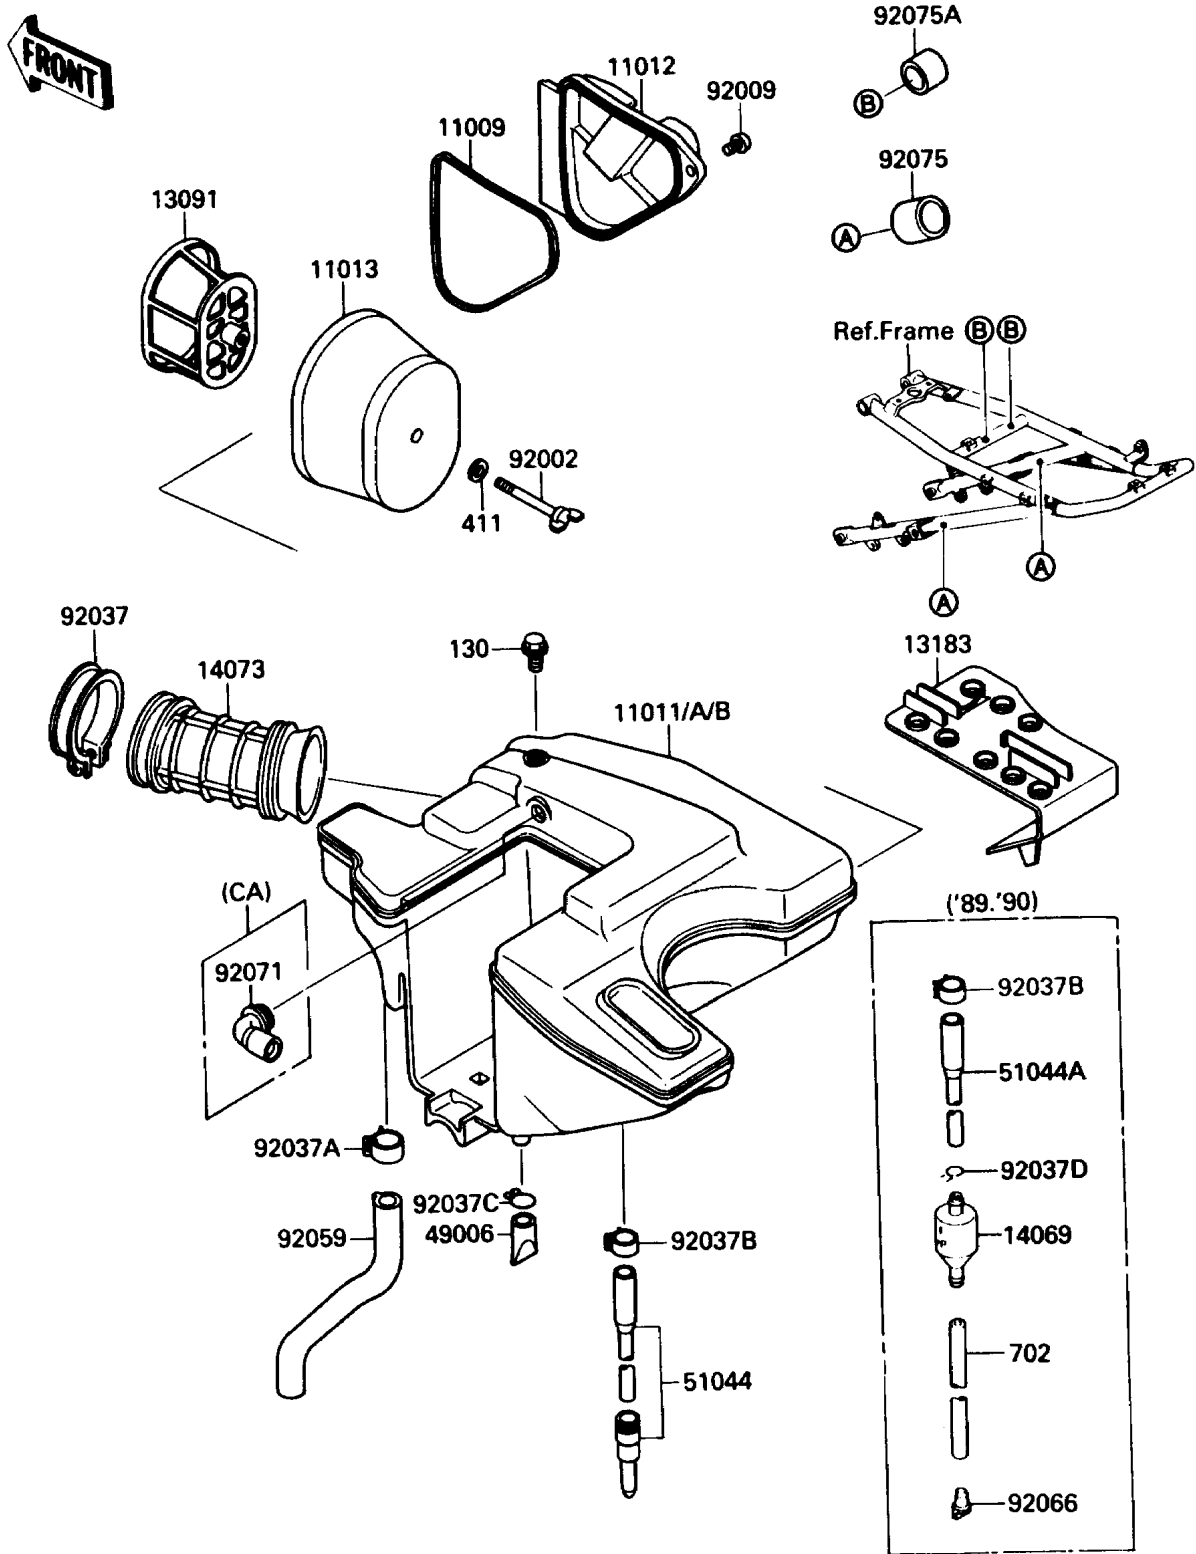

# 1989 KLR650 PARTS DIAGRAM

Air Filter

E 11 50

# 1989 KLR650 PARTS LIST

## Air Filter

ITEM NAME	PART NUMBER	QUANTITY
GASKET (Ref # 11009)	11009-1649	1
CASE-AIR FILTER (Ref # 11011)	11011-1300	1
CASE-AIR FILTER (Ref # 11011A)	11011-1301	1
CASE-AIR FILTER (Ref # 11011B)	11011-1302	1
CAP,AIR FILTER (Ref # 11012)	11012-1681	1
ELEMENT-AIR FILTER (Ref # 11013)	11013-1152	1
HOLDER (Ref # 13091)	13091-1473	1
PLATE (Ref # 13183)	13183-1118	1
BREATHER (Ref # 14069)	14069-1051	1
DUCT (Ref # 14073)	14073-1288	1
BOOT (Ref # 49006)	49006-1211	2
TUBE-ASSY,AIR FILTER (Ref # 51044A)	51044-1105	1
BOLT (Ref # 92002)	92002-1904	1
SCREW (Ref # 92009)	92009-1460	1
CLAMP (Ref # 92037)	92037-1859	1
CLAMP (Ref # 92037A)	92037-1860	1
CLAMP (Ref # 92037B)	92037-1861	1
CLAMP,14.5MM (Ref # 92037C)	92037-1900	2
CLAMP,TUBE (Ref # 92037D)	92037-1972	1
TUBE (Ref # 92059)	92059-1774	1
PLUG,DRAIN (Ref # 92066)	92066-1211	1
GROMMET,AIR FILTER (Ref # 92071)	92071-1147	1
DAMPER,25X31X30 (Ref # 92075)	92075-1906	2
DAMPER,18X27X20 (Ref # 92075A)	92075-1907	2
BOLT-FLANGED,6X10 (Ref # 130)	130G0610	1
WASHER-PLAIN,6MM (Ref # 411)	411E0600	1
TUBE-RUBBER (Ref # 702)	702A0770	1