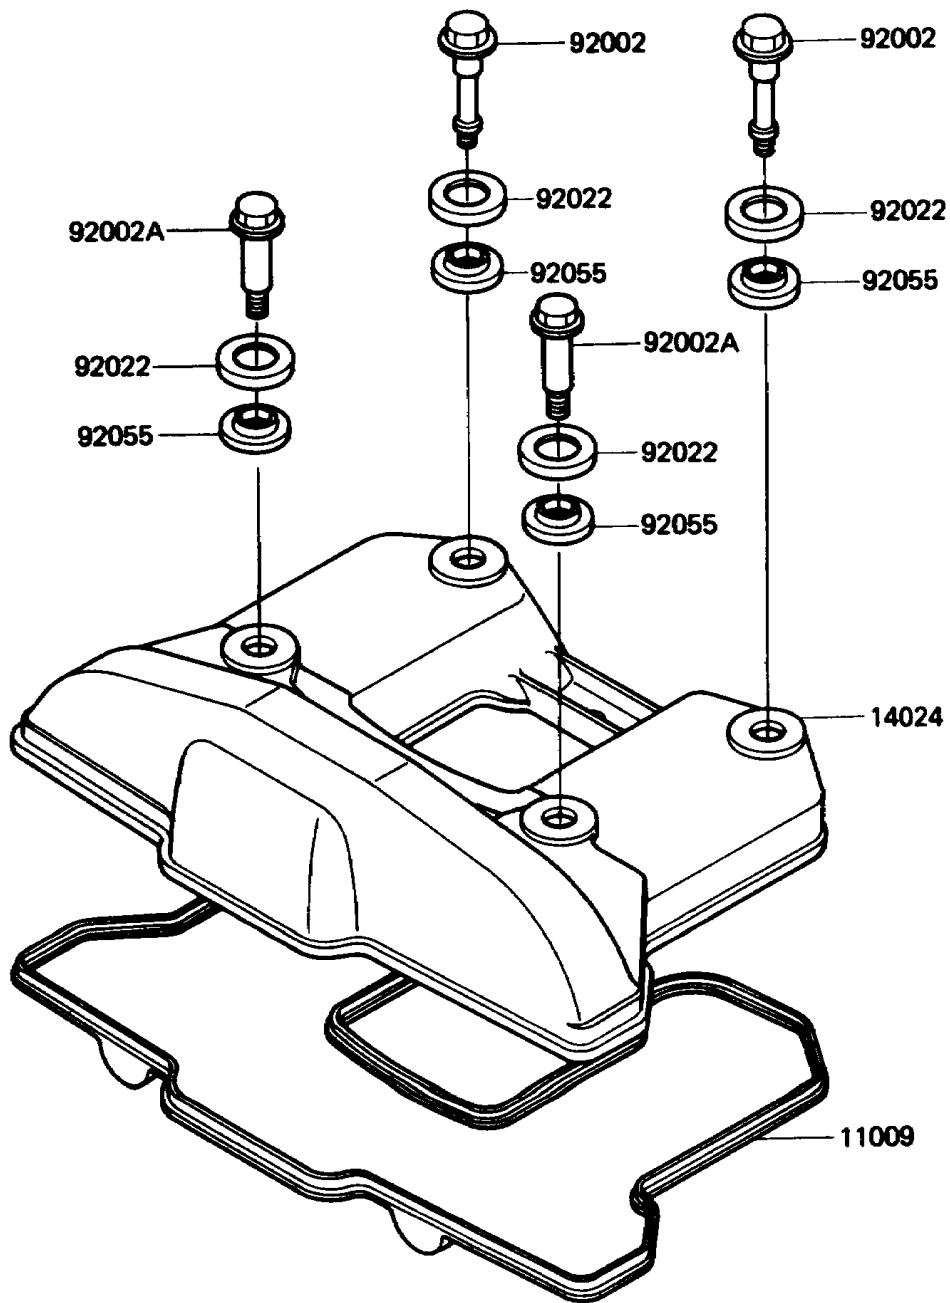

1989 KLR650 PARTS DIAGRAM

Cylinder Head Cover

E1112-0096

1989 KLR650 PARTS LIST

Cylinder Head Cover

ITEM NAME	PART NUMBER	QUANTITY
GASKET,HEAD COVER (Ref # 11009)	11009-1365	1
COVER,CYLINDER HEAD (Ref # 14024)	14024-1388	1
BOLT,L=46.5 (Ref # 92002)	92001-1853	2
BOLT,L=34.5 (Ref # 92002A)	92001-1854	2
WASHER,HEAD COVER BOLT (Ref # 92022)	92022-1487	4
RING-O,HEAD COVER BOLT (Ref # 92055)	92055-1225	4