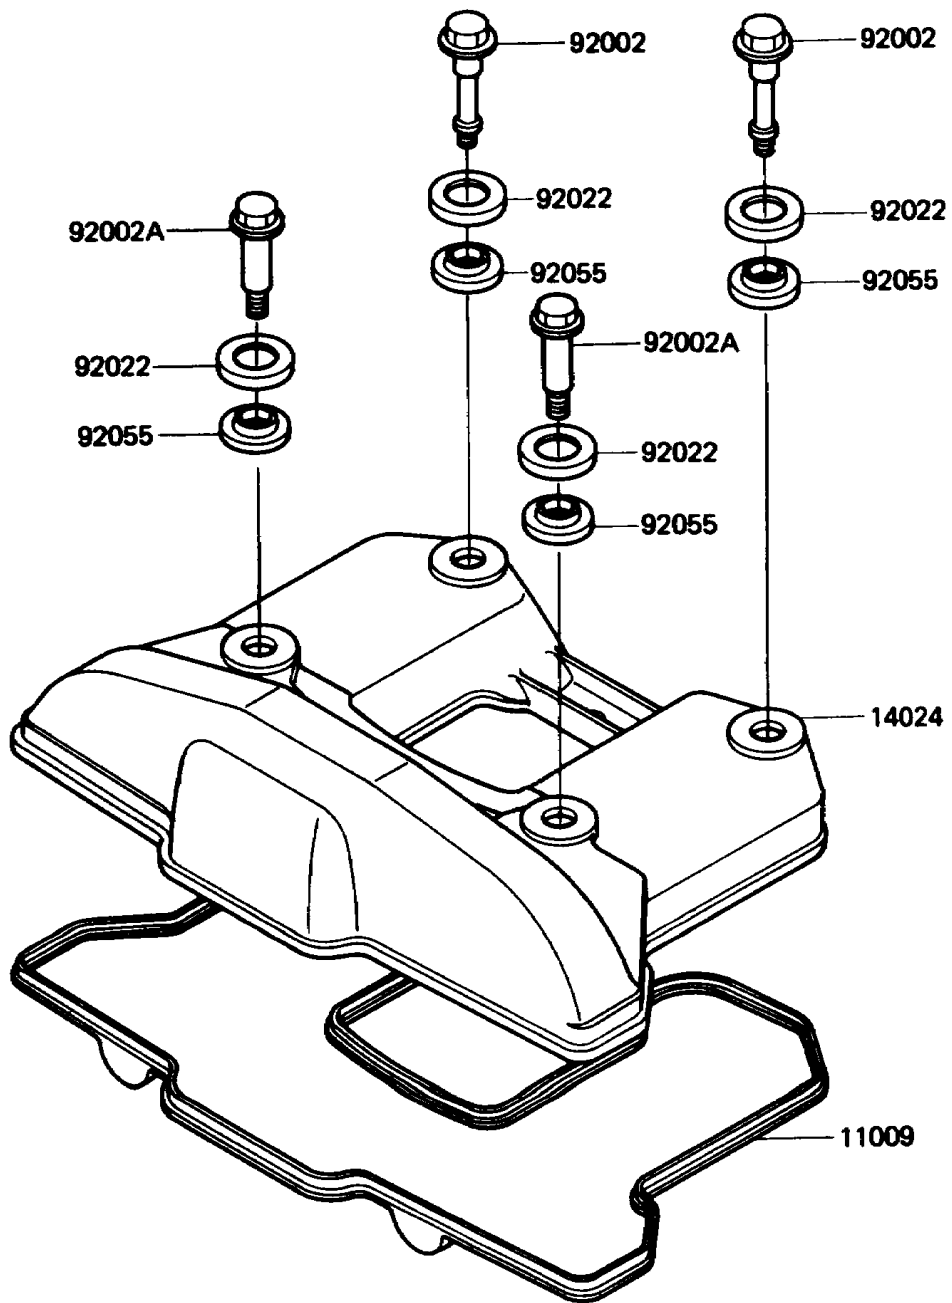

1988 KLR®650 PARTS DIAGRAM

Cylinder Head Cover

E1112-0096

1988 KLR®650 PARTS LIST

Cylinder Head Cover

ITEM NAME	PART NUMBER	QUANTITY
GASKET,HEAD COVER (Ref # 11009)	11009-1365	1
COVER,CYLINDER HEAD (Ref # 14024)	14024-1388	1
BOLT,L=46.5 (Ref # 92002)	92001-1853	1
BOLT,L=34.5 (Ref # 92002A)	92001-1854	1
WASHER,HEAD COVER BOLT (Ref # 92022)	92022-1487	1
RING-O,HEAD COVER BOLT (Ref # 92055)	92055-1225	1