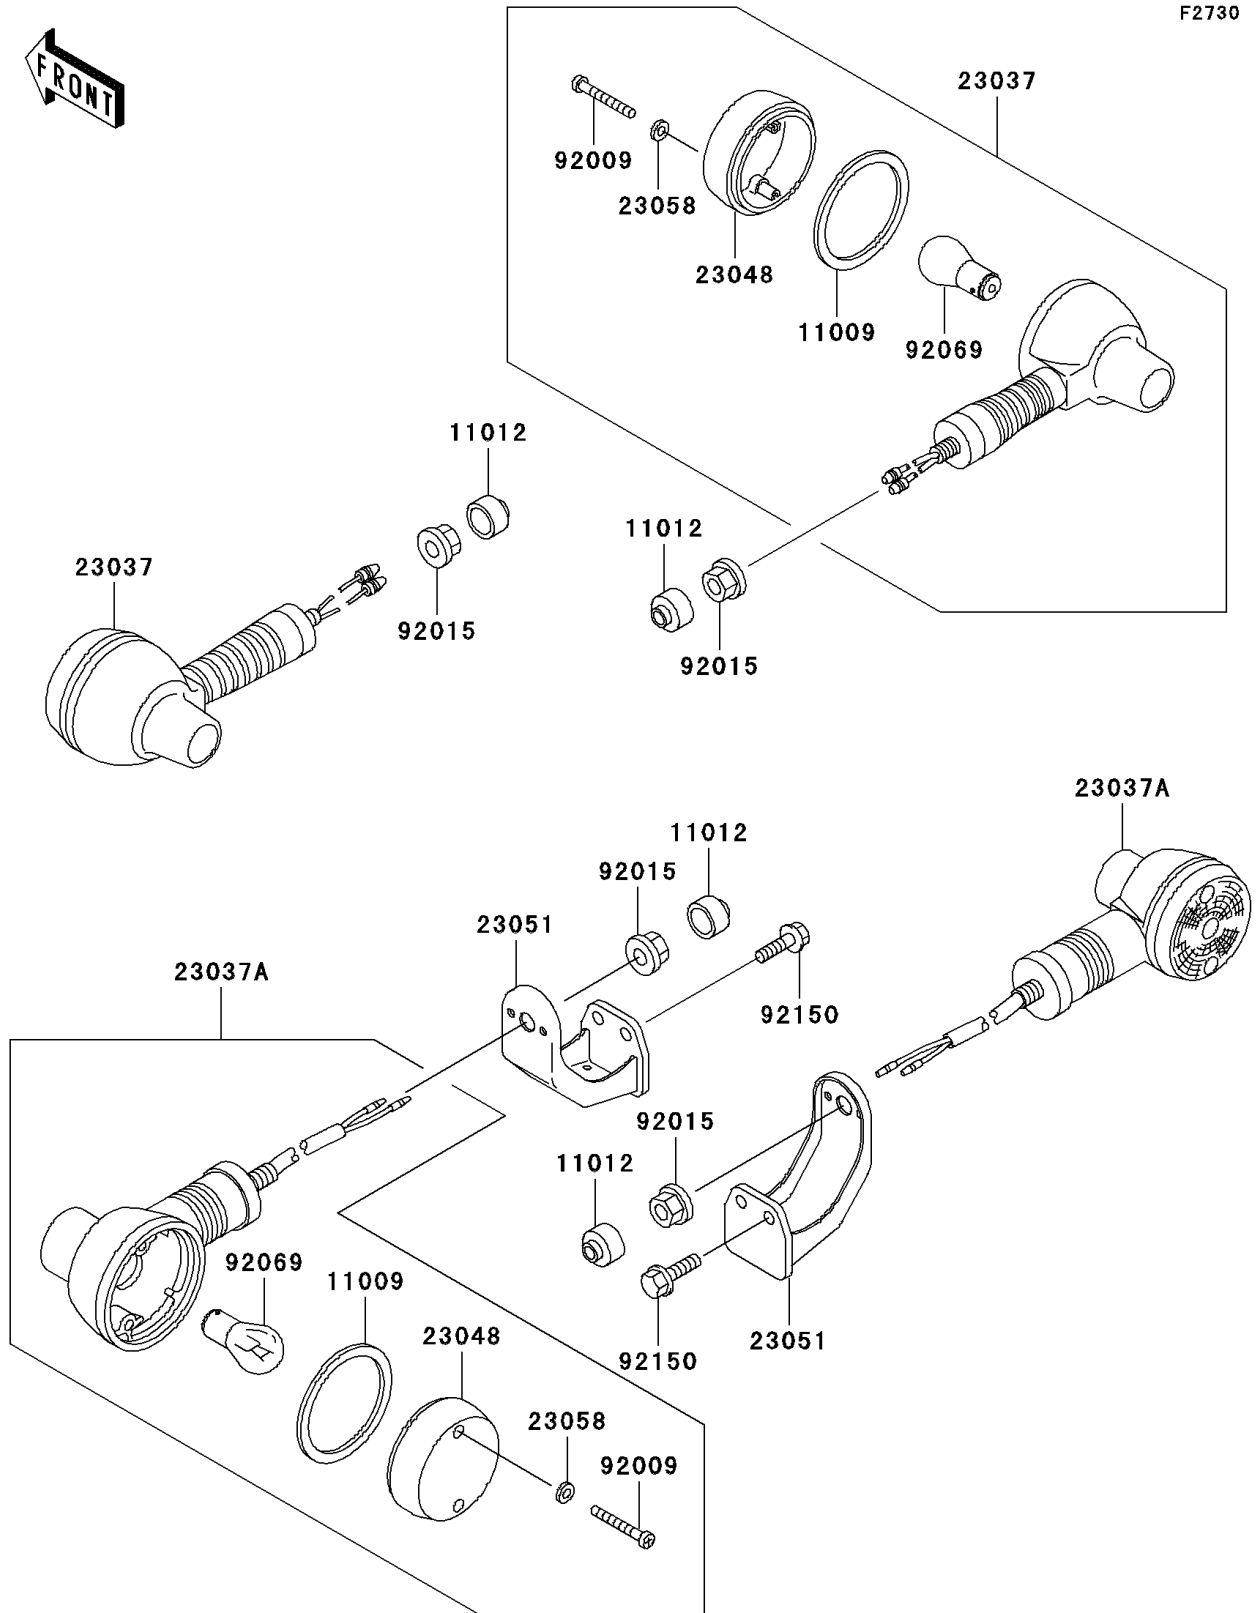

2000 Super Sherpa PARTS DIAGRAM

Turn Signals

2000 Super Sherpa PARTS LIST

Turn Signals

ITEM NAME	PART NUMBER	QUANTITY
GASKET,TURN SIGNAL LAMP LENS (Ref # 11009)	11009-1128	4
CAP,SIGNAL LAMP (Ref # 11012)	11012-1367	4
LAMP-ASSY-SIGNAL,FR (Ref # 23037)	23037-1201	2
LAMP-ASSY-SIGNAL,RR (Ref # 23037A)	23037-1371	2
LENS-SIGNAL LAMP (Ref # 23048)	23048-1076	4
BRACKET-SIGNAL LAMP,RR (Ref # 23051)	23051-1246	2
WASHER,PLAIN,4MM (Ref # 23058)	23058-002	8
SCREW,TAPPING,4X30 (Ref # 92009)	92009-1056	8
NUT,FLANGED,10MM (Ref # 92015)	92015-1428	4
BULB,12V 32CP(23W) (Ref # 92069)	92069-055	4
BOLT,FLANGED,6X16 (Ref # 92150)	92150-1506	2